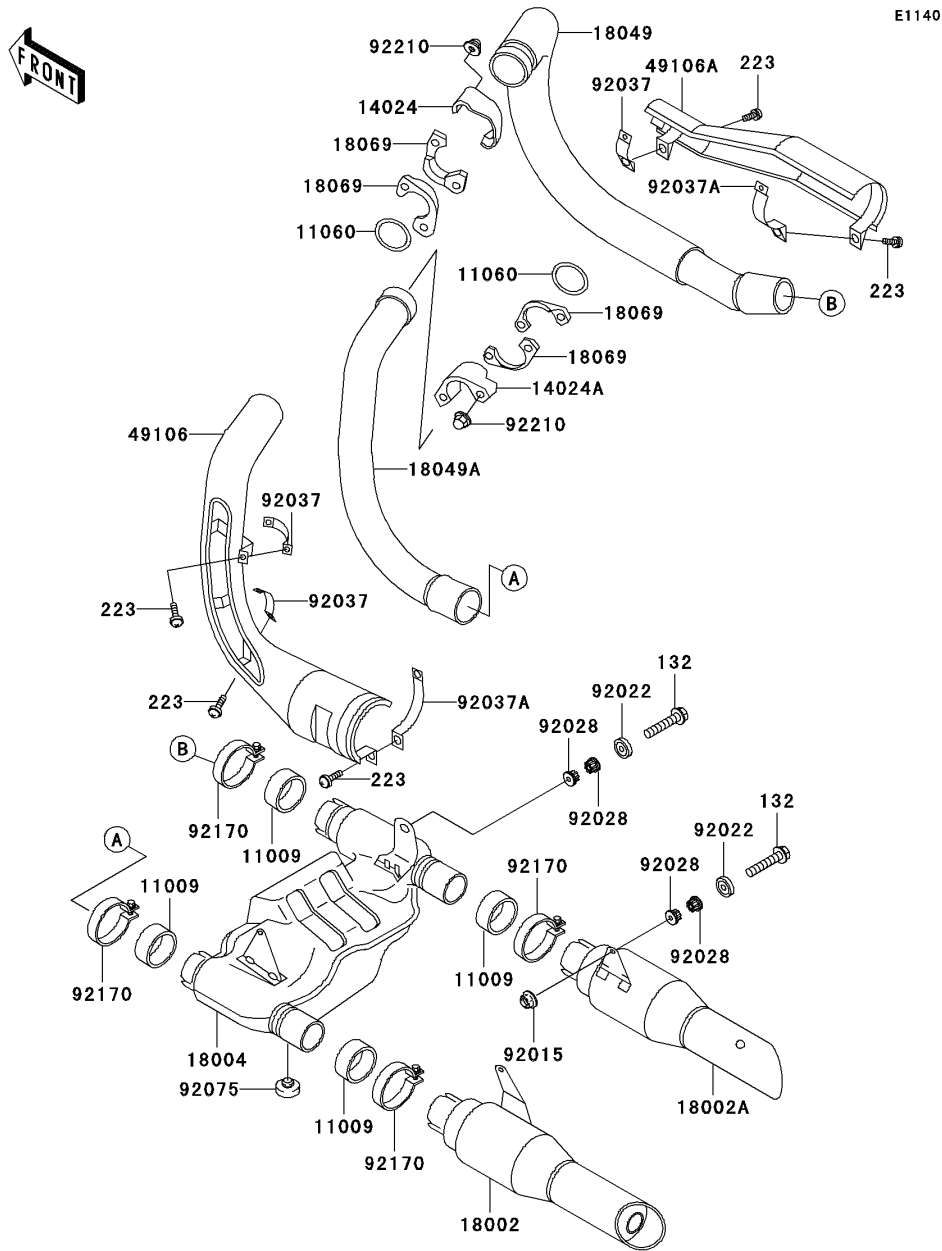

2004 Vulcan® 750 PARTS DIAGRAM

Muffler(s)

2004 Vulcan® 750 PARTS LIST

Muffler(s)

ITEM NAME	PART NUMBER	QUANTITY
BOLT-FLANGED-SMALL (Ref # 132)	132E0840	1
SCREW-PAN-WS-CROS (Ref # 223)	223X0620	1
GASKET,EXHAUST PIPE CONNECTING (Ref # 11009)	11009-1666	1
GASKET,EXHAUST PIPE (Ref # 11060)	11060-1119	1
COVER,FR (Ref # 14024)	14024-1091	1
COVER,RR (Ref # 14024A)	14024-1092	1
BODY-COMP-MUFFLER,LH (Ref # 18002)	18002-1701	1
BODY-COMP-MUFFLER,RH (Ref # 18002A)	18002-1702	1
CHAMBER-PREMUFFLER (Ref # 18004)	18004-1055	1
PIPE-EXHAUST,FR (Ref # 18049)	18049-1373	1
PIPE-EXHAUST,RR (Ref # 18049A)	18049-1374	1
HOLDER-EXHAUST PIPE (Ref # 18069)	18069-1061	1
COVER-MUFFLER,LH (Ref # 49106)	49106-1053	1
COVER-MUFFLER,RH (Ref # 49106A)	49106-1054	1
NUT,FLANGED,8MM (Ref # 92015)	92015-1933	1
WASHER,CAP TYPE (Ref # 92022)	92022-1638	1
BUSHING,MUFFLER (Ref # 92028)	92028-1746	1
CLAMP,EXHAUST PIPE COVER (Ref # 92037)	92037-1613	1
CLAMP,MUFFLER COVER (Ref # 92037A)	92037-1615	1
DAMPER (Ref # 92075)	92075-005	1
CLAMP,52MM (Ref # 92170)	92170-1446	1
NUT,CAP,8MM (Ref # 92210)	92210-1132	1