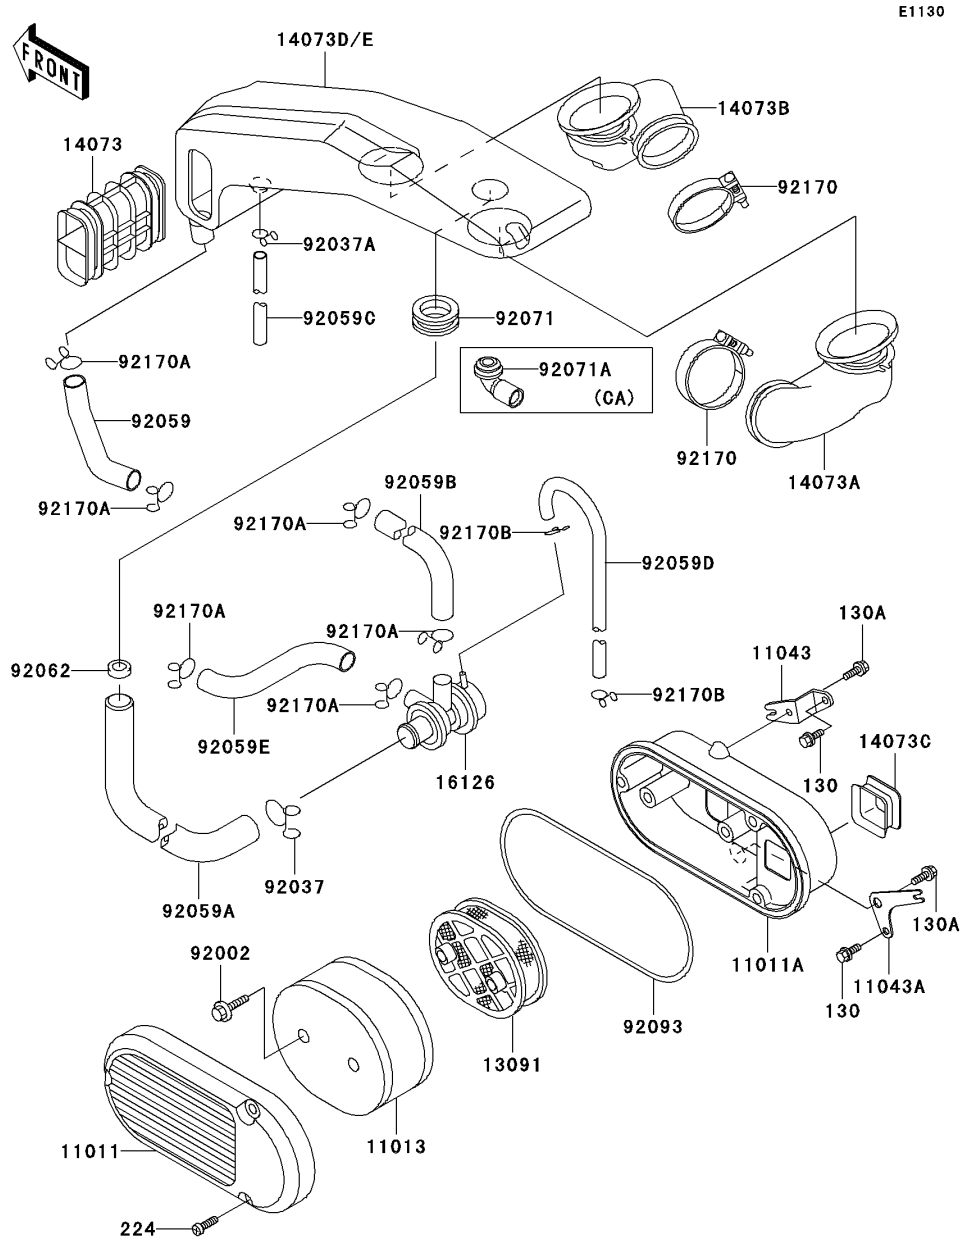

2004 Vulcan® 750 PARTS DIAGRAM

Air Cleaner

2004 Vulcan® 750 PARTS LIST

Air Cleaner

ITEM NAME	PART NUMBER	QUANTITY
BOLT-FLANGED,6X10,BLACK (Ref # 130)	130C0610	1
BOLT-FLANGED,6X12 (Ref # 130A)	130C0612	1
SCREW-PAN-WP-CROS (Ref # 224)	224C0630	1
CASE-AIR FILTER,OUTSIDE (Ref # 11011)	11011-1181	1
CASE-AIR FILTER,INSIDE (Ref # 11011A)	11011-1225	1
ELEMENT-AIR FILTER (Ref # 11013)	11013-1122	1
BRACKET,AIR FILTER CASE (Ref # 11043)	11043-1181	1
BRACKET,AIR FILTER CASE (Ref # 11043A)	11043-1975	1
HOLDER,ELEMENT (Ref # 13091)	13091-1345	1
DUCT,AIR FILTER (Ref # 14073)	14073-1197	1
DUCT,FR,CARBURATOR (Ref # 14073A)	14073-1199	1
DUCT,RR,CARBURATOR (Ref # 14073B)	14073-1200	1
DUCT,INLET (Ref # 14073C)	14073-1209	1
VALVE,AIR SWITCH (Ref # 16126)	16126-1139	1
BOLT,6X25 (Ref # 92002)	92002-1137	1
CLAMP,TUBE (Ref # 92037)	92037-1076	1
CLAMP,TUBE (Ref # 92037A)	92037-147	1
TUBE,15X20X116 (Ref # 92059)	92059-1512	1
TUBE,19X25X600 (Ref # 92059A)	92059-1537	1
TUBE (Ref # 92059B)	92059-1587	1
TUBE (Ref # 92059C)	92059-1603	1
TUBE,4X9X330 (Ref # 92059D)	92059-1617	1
TUBE (Ref # 92059E)	92059-1618	1
NOZZLE,7X20.3X10 (Ref # 92062)	92062-1061	1
GROMMET,AIR FILTER (Ref # 92071)	92071-1013	1
SEAL,AIR FILTER (Ref # 92093)	92093-1177	1
CLAMP (Ref # 92170)	92170-1444	1
CLAMP,TUBE (Ref # 92170A)	92170-1445	1
CLAMP (Ref # 92170B)	92170-1450	1

2004 Vulcan® 750 PARTS LIST

Air Cleaner

ITEM NAME	PART NUMBER	QUANTITY
DUCT,MAIN (Ref # 14073D)	14073-1281	1
DUCT,MAIN (Ref # 14073E)	14073-1282	1
GROMMET,AIR FILTER (Ref # 92071A)	92071-1114	1