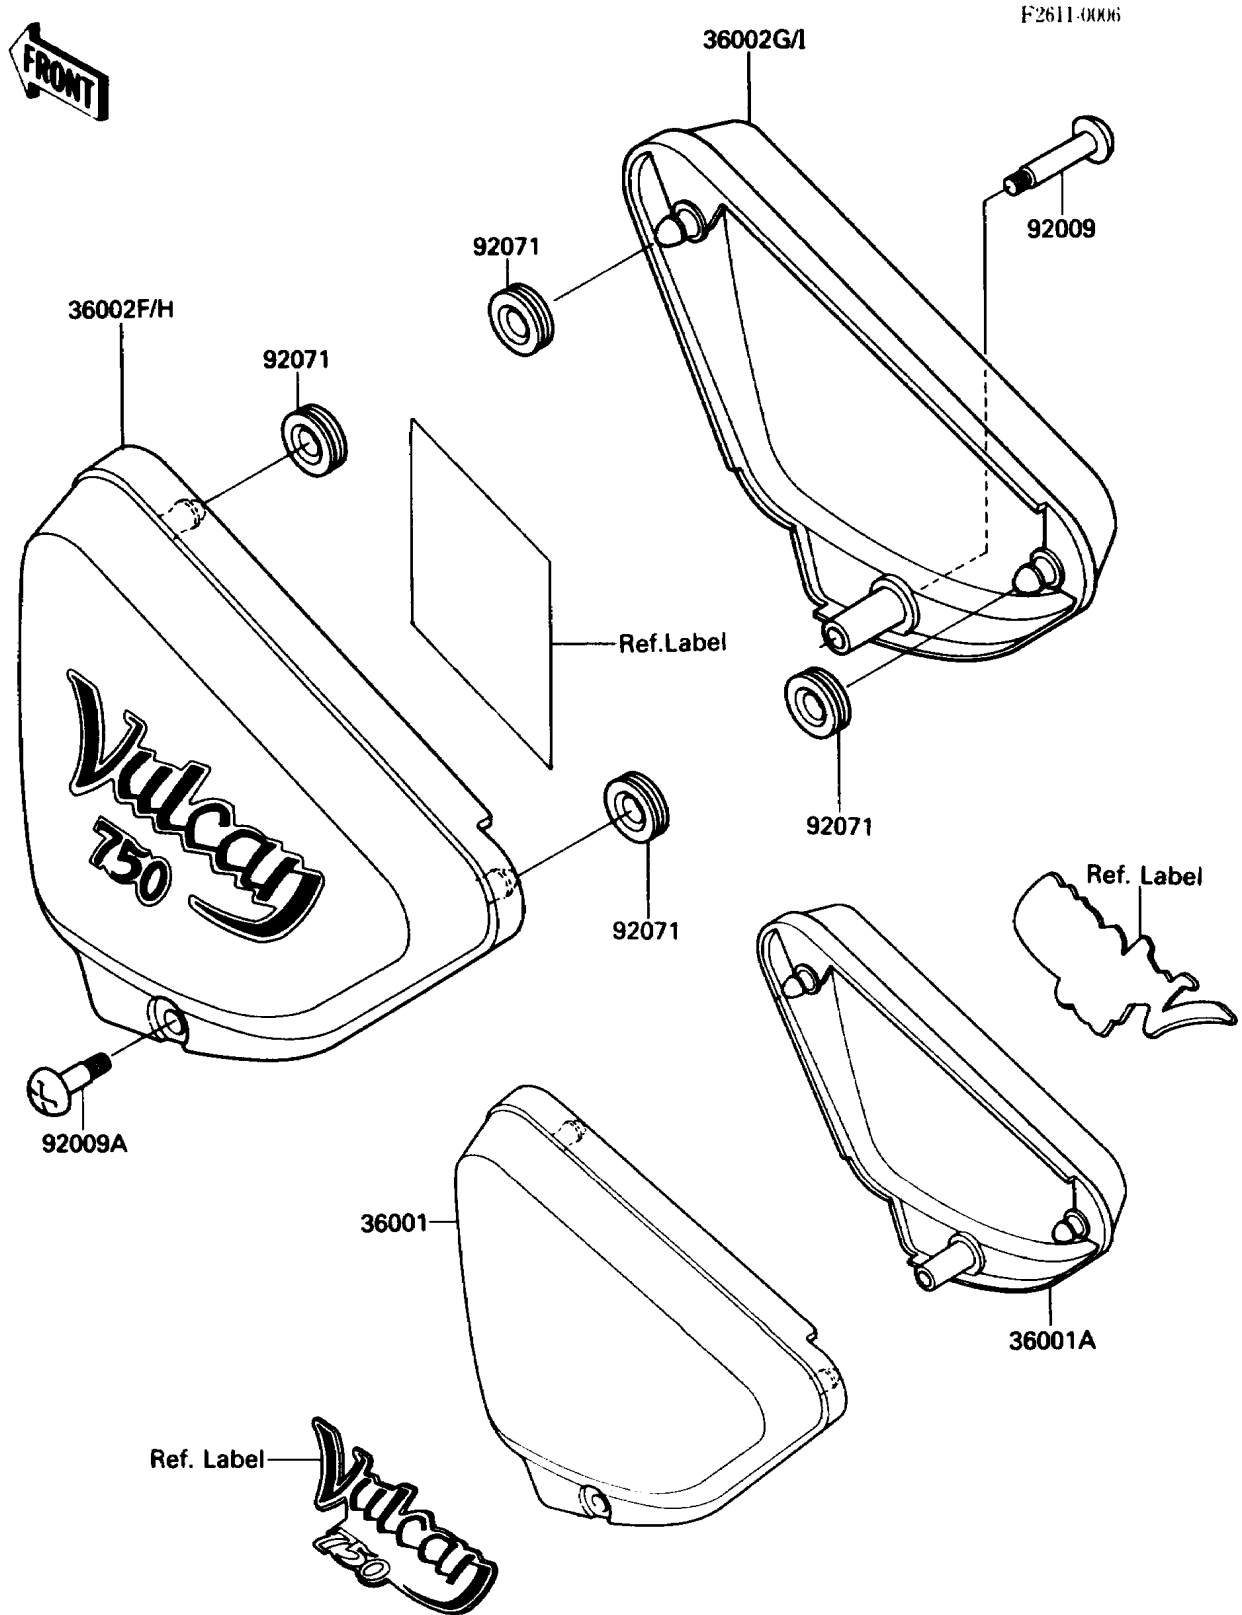

1986 Vulcan® 750 PARTS DIAGRAM

Side Covers

1986 Vulcan® 750 PARTS LIST

Side Covers

ITEM NAME	PART NUMBER	QUANTITY
COVER-SIDE,LH,EBONY (Ref # 36002F)	36002-5181-H8	1
COVER-SIDE,RH,EBONY (Ref # 36002G)	36002-5182-H8	1
COVER-SIDE,LH,L.V.RED (Ref # 36002H)	36002-5183-P5	1
COVER-SIDE,RH.L.V.RED (Ref # 36002I)	36002-5184-P5	1
SCREW,6X40 (Ref # 92009)	92009-1091	1
SCREW,6X25.5 (Ref # 92009A)	92009-1373	1
GROMMET (Ref # 92071)	92071-056	1