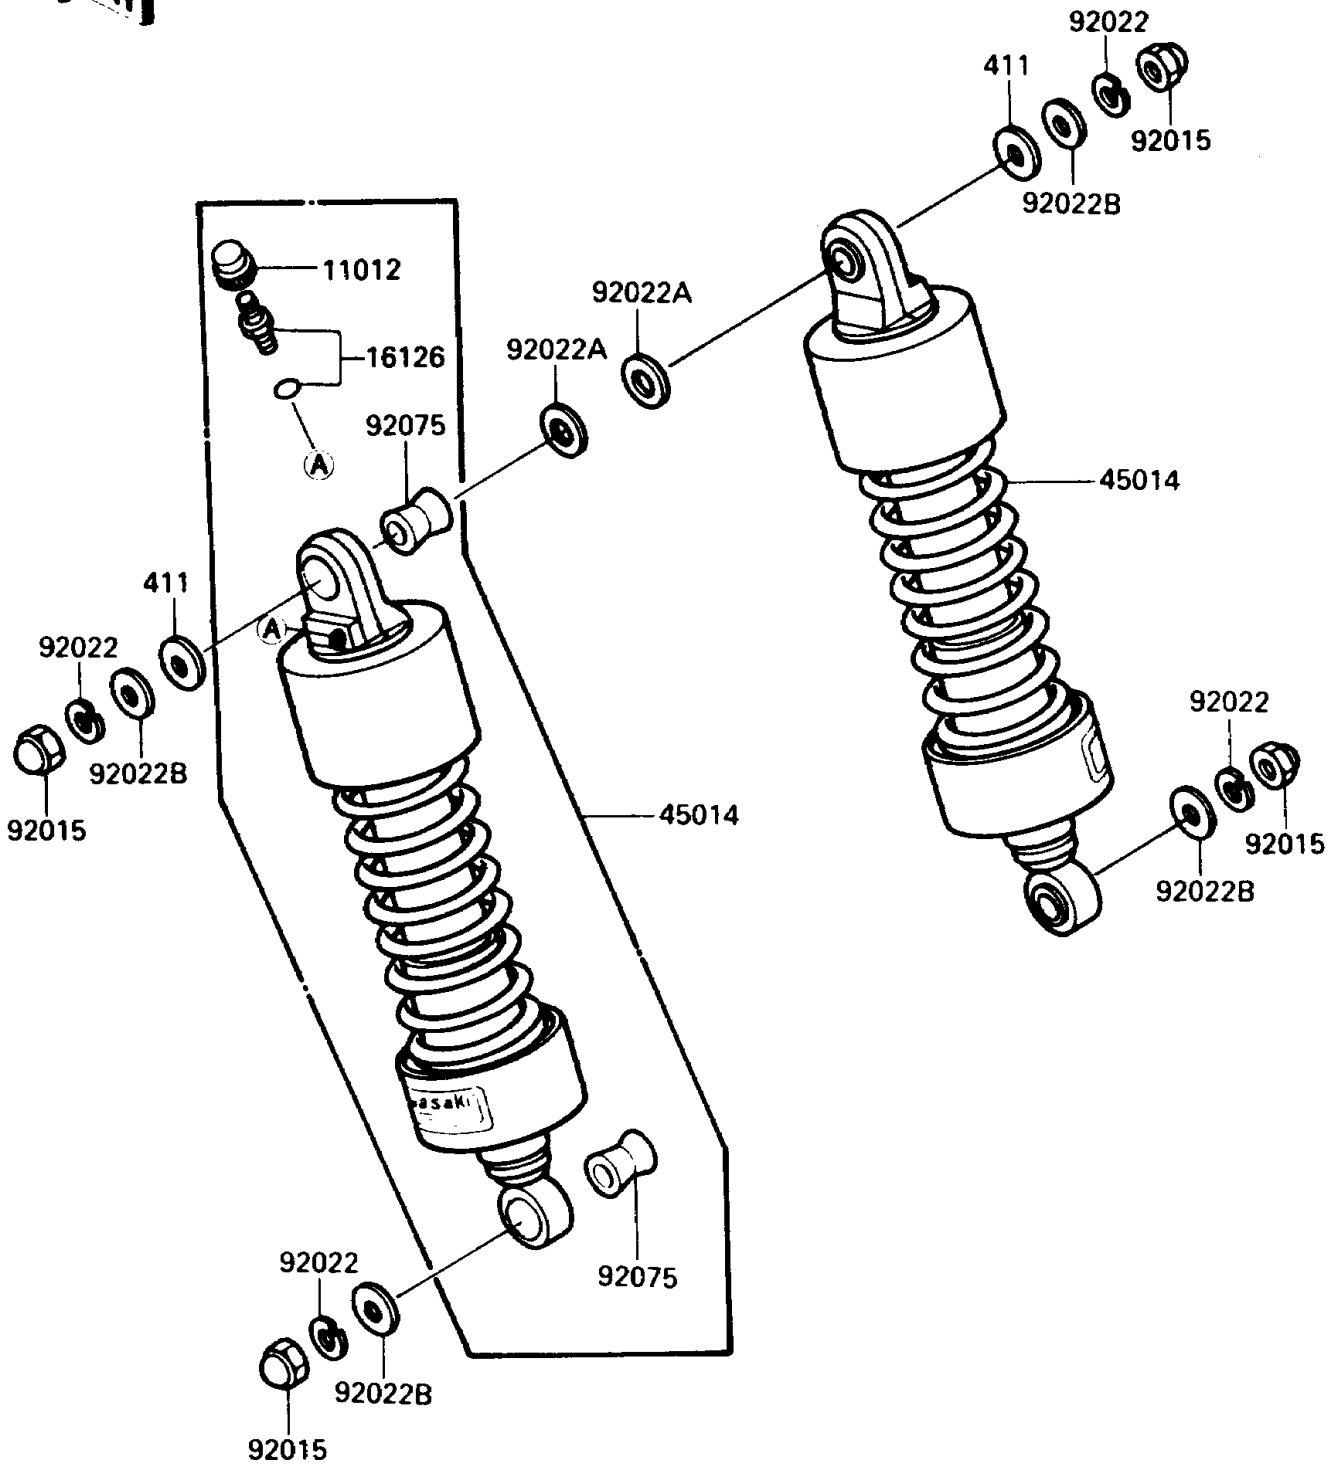

1986 Vulcan® 750 PARTS DIAGRAM

Suspension/Shock Absorber

F2151 0001

1986 Vulcan® 750 PARTS LIST

Suspension/Shock Absorber

ITEM NAME	PART NUMBER	QUANTITY
CAP,AIR VALVE (Ref # 11012)	11012-1469	1
VALVE,AIR (Ref # 16126)	16126-1105	1
SHOCKABSORBER (Ref # 45014)	45014-1304	1
NUT,CAP,10MM (Ref # 92015)	92020-003	1
WASHER,SPRING,10MM (Ref # 92022)	92022-1540	1
WASHER,15X26X2.3 (Ref # 92022A)	92022-1577	1
WASHER,10.5X26X2.3 (Ref # 92022B)	92022-246	1
DAMPER,SHOCKABSORBER (Ref # 92075)	92075-1387	1
WASHER-PLAIN,10MM (Ref # 411)	411D1000	1