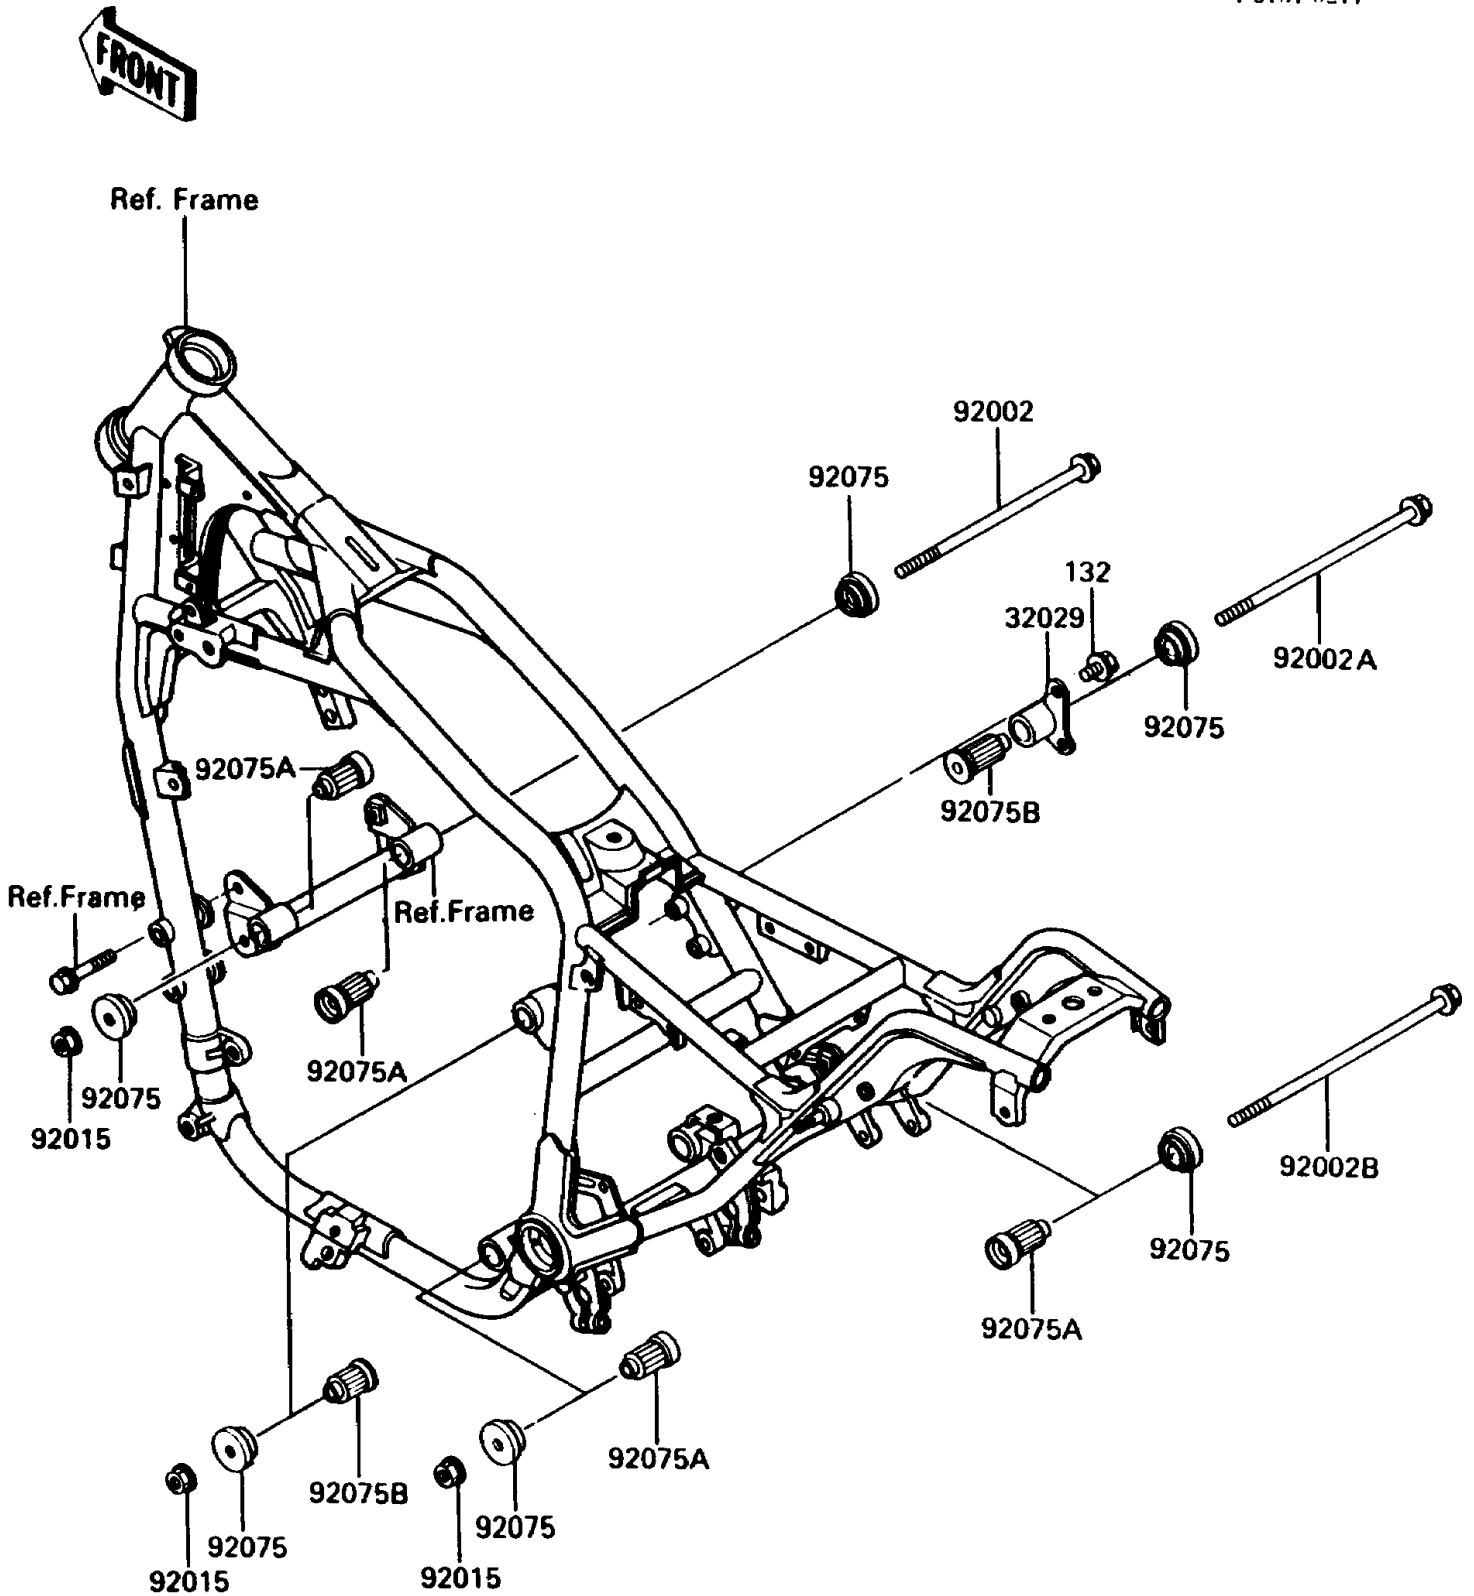

1986 Vulcan® 750 PARTS DIAGRAM

Frame Fittings

F2131-0211

1986 Vulcan® 750 PARTS LIST

Frame Fittings

| ITEM NAME | PART NUMBER | QUANTITY |
|---|-------------|----------|
| BRACKET-ENGINE (Ref # 32029) | 32029-1392 | 1 |
| BOLT,FLANGED,10X285 (Ref # 92002) | 92002-1206 | 1 |
| BOLT,FLANGED,10X260 (Ref # 92002A) | 92002-1454 | 1 |
| BOLT,FLANGED,10X330 (Ref # 92002B) | 92002-1540 | 1 |
| NUT,FLANGED,10MM (Ref # 92015) | 92015-1180 | 1 |
| DAMPER,ENGINE BRACKET (Ref # 92075) | 92075-1738 | 1 |
| DAMPER,ENGINE MOUNT,MAIN (Ref # 92075A) | 92075-1739 | 1 |
| DAMPER,ENGINE MOUNT (Ref # 92075B) | 92075-1740 | 1 |
| BOLT-FLANGED-SMALL (Ref # 132) | 132J0820 | 1 |