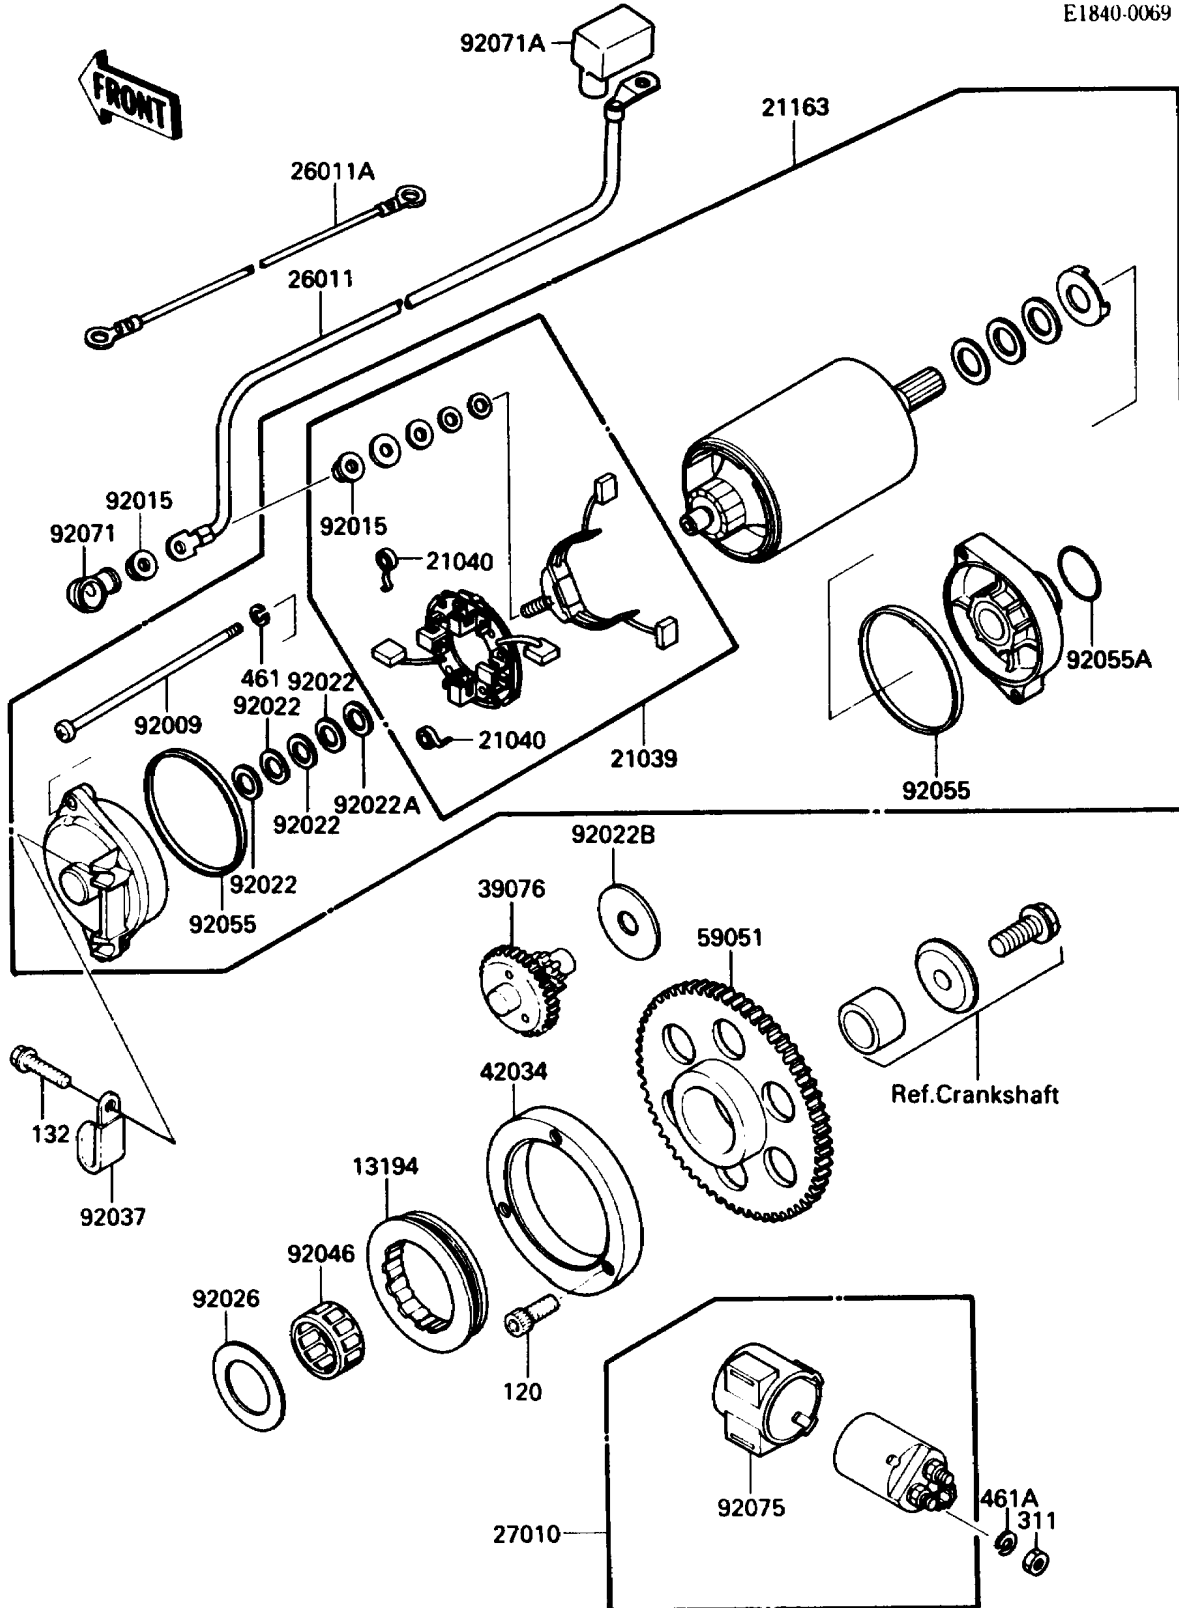

1986 Vulcan® 750 PARTS DIAGRAM

Starter Motor

E1840-0069

1986 Vulcan® 750 PARTS LIST

Starter Motor

ITEM NAME	PART NUMBER	QUANTITY
CLUTCH-ONEWAY (Ref # 13194)	13194-1062	1
BRUSH,CARBON (Ref # 21039)	21039-1053	1
SPRING-BRUSH (Ref # 21040)	21040-1003	1
STARTER-ELECTRIC (Ref # 21163)	21163-1068	1
WIRE-LEAD,STARTER MOTOR (Ref # 26011)	26011-1276	1
WIRE-LEAD,BATTERY GROUND (Ref # 26011A)	26011-1320	1
SWITCH,MAGNETIC (Ref # 27010)	27010-1209	1
LIMITER,STARTER IDLE GEAR (Ref # 39076)	39076-1051	1
COUPLING (Ref # 42034)	42034-1081	1
GEAR-SPUR,STARTER,63T (Ref # 59051)	59051-1130	1
SCREW (Ref # 92009)	92009-1369	1
NUT,STARTER MOTOR (Ref # 92015)	92015-1476	1
WASHER,9.1X18X0.2 (Ref # 92022)	21025-011	1
WASHER,9.1X18X0.8 (Ref # 92022A)	92022-1132	1
WASHER,12.3X38X2.0 (Ref # 92022B)	92022-1664	1
SPACER,29.1X47.5X1.2 (Ref # 92026)	92026-087	1
CLAMP,WIRING HARNESS (Ref # 92037)	92037-1539	1
BEARING-NEEDLE (Ref # 92046)	92046-1137	1
RING-O,64MM (Ref # 92055)	92055-1086	1
RING-O (Ref # 92055A)	92055-1276	1
GROMMET,STARTER TERMINAL (Ref # 92071)	21017-017	1
GROMMET,TERMINAL (Ref # 92071A)	92071-1130	1
DAMPER,MAGNETIC SWITCH (Ref # 92075)	21064-002	1
BOLT-SOCKET,8X20 (Ref # 120)	120Q0820	1
BOLT-FLANGED-SMALL (Ref # 132)	132J0625	1
NUT-HEX,6MM (Ref # 311)	311B0600	1
WASHER-SPRING,5MM (Ref # 461)	461F0500	1
WASHER-SPRING,6MM (Ref # 461A)	461F0600	1