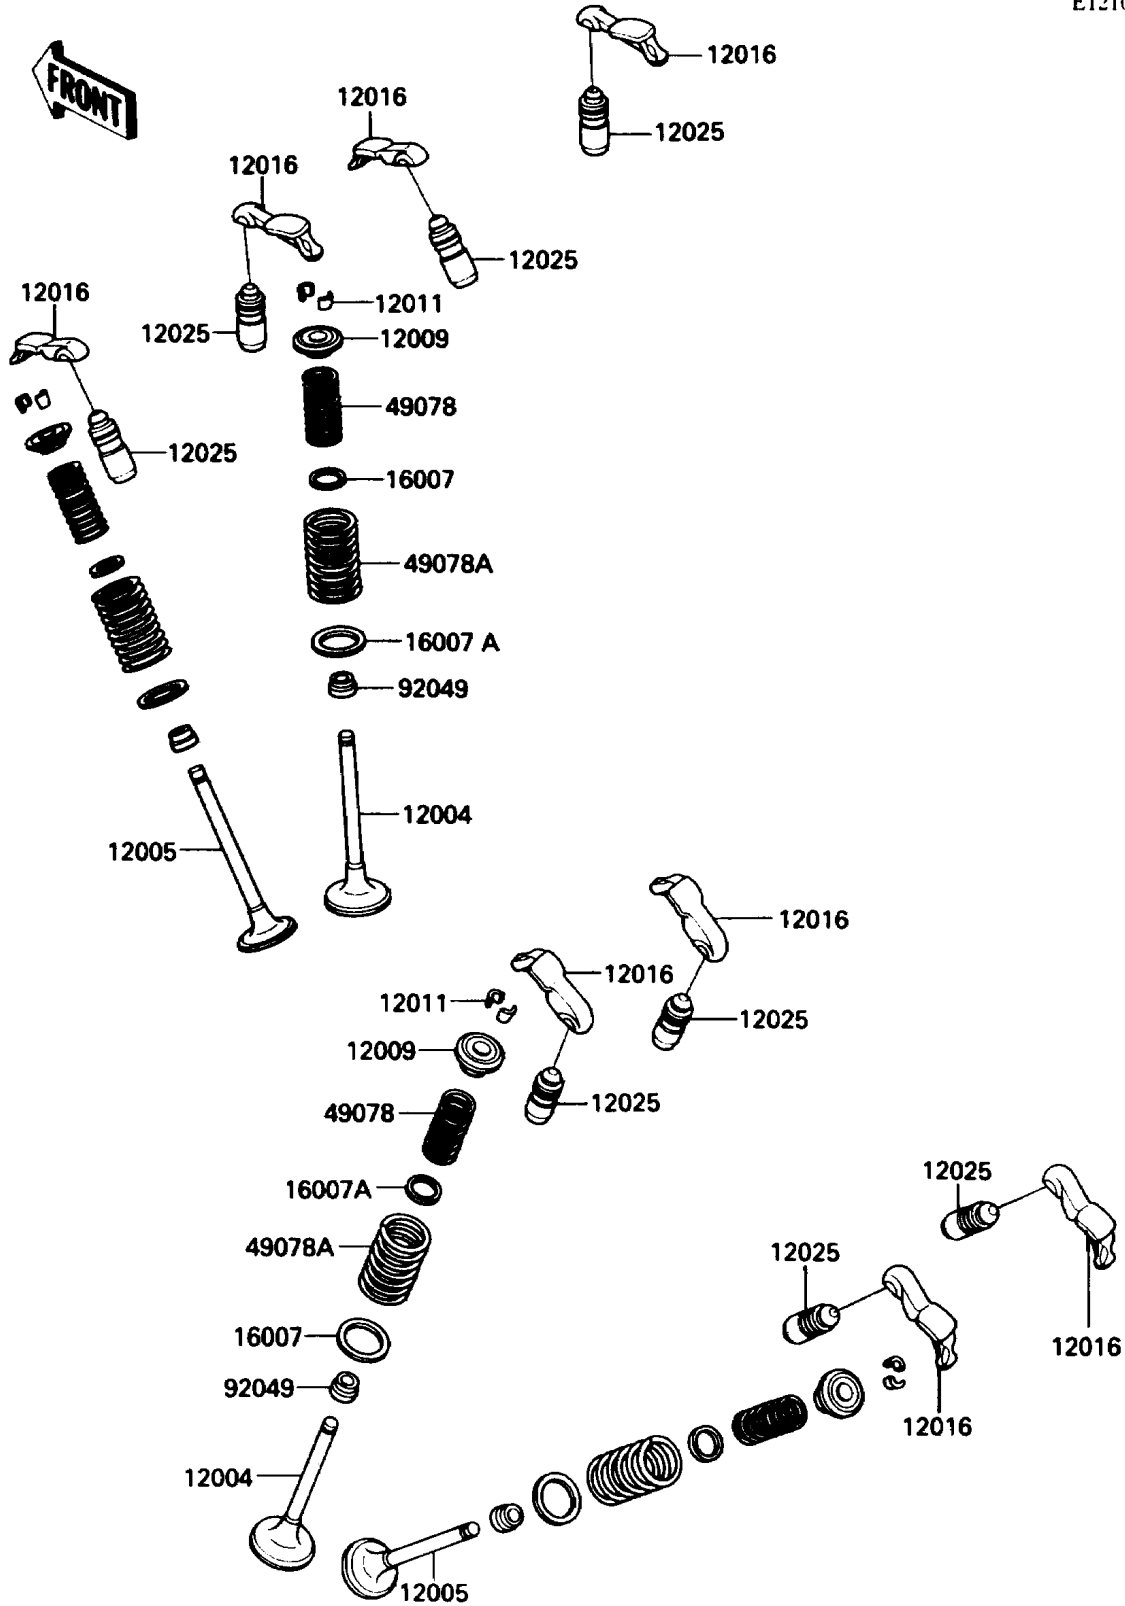

## 1986 Vulcan® 750 PARTS DIAGRAM

Valve(s)

E1210-0034

## 1986 Vulcan® 750 PARTS LIST

Valve(s)

ITEM NAME	PART NUMBER	QUANTITY
VALVE-INTAKE (Ref # 12004)	12004-1061	1
VALVE-EXHAUST (Ref # 12005)	12005-1064	1
RETAINER-VALVE SPRING (Ref # 12009)	12009-1054	1
COLLET (Ref # 12011)	12011-1003	1
ARM-ROCKER (Ref # 12016)	12016-1053	1
ADJUSTER-LASH (Ref # 12025)	12025-1052	1
SEAT-SPRING,17.5X24.5X0.5 (Ref # 16007)	16007-1104	1
SEAT-SPRING,12.5X16.7X0.5 (Ref # 16007A)	16007-1105	1
SPRING-ENGINE VALVE,INNER (Ref # 49078)	49078-1058	1
SPRING-ENGINE VALVE,OUTER (Ref # 49078A)	49078-1059	1
SEAL-OIL,RVC2-5.5X8.5X8.3 (Ref # 92049)	92049-1062	1