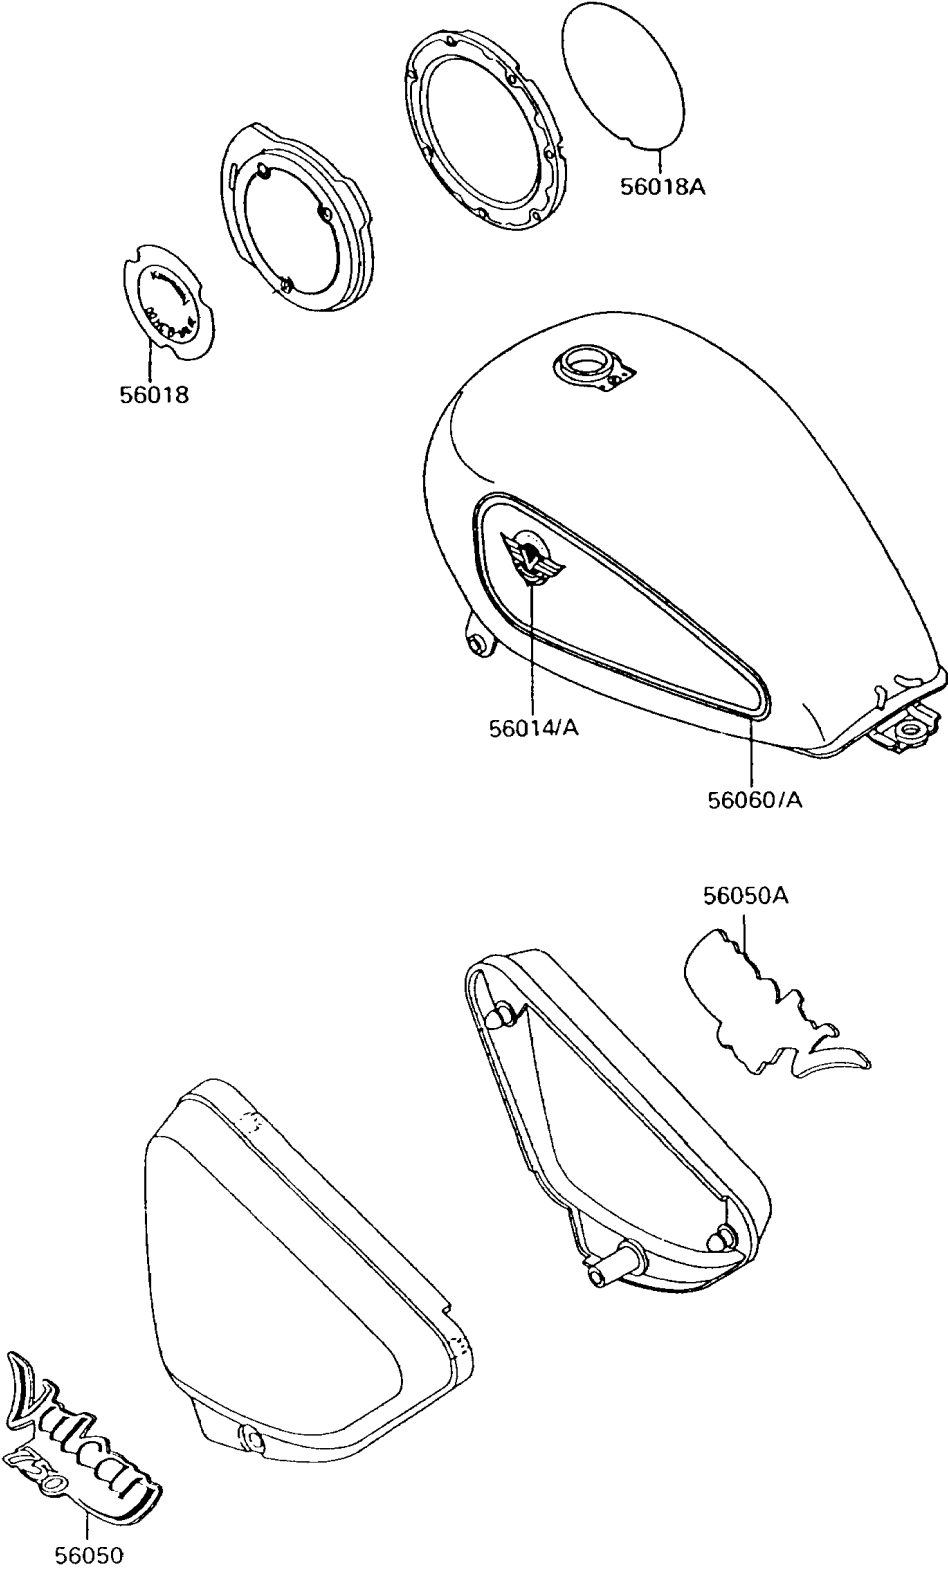

## 1994 Vulcan® 750 PARTS DIAGRAM

Decals(Green/Blue)

F2861A

## 1994 Vulcan® 750 PARTS LIST

Decals(Green/Blue)

ITEM NAME	PART NUMBER	QUANTITY
EMBLEM,FUEL TANK,LH (Ref # 56014)	56014-1272	1
EMBLEM,FUEL TANK,RH (Ref # 56014A)	56014-1273	1
MARK,GENERATOR COVER (Ref # 56018)	56018-1666	1
MARK,CLUTCH COVER (Ref # 56018A)	56018-1667	1
MARK,SIDE COVER,LH (Ref # 56050)	56050-1772	1
MARK,SIDE COVER,RH (Ref # 56050A)	56050-1773	1
PATTERN,FUEL TANK,LH (Ref # 56060)	56060-1707	1
PATTERN,FUEL TANK,RH (Ref # 56060A)	56060-1708	1