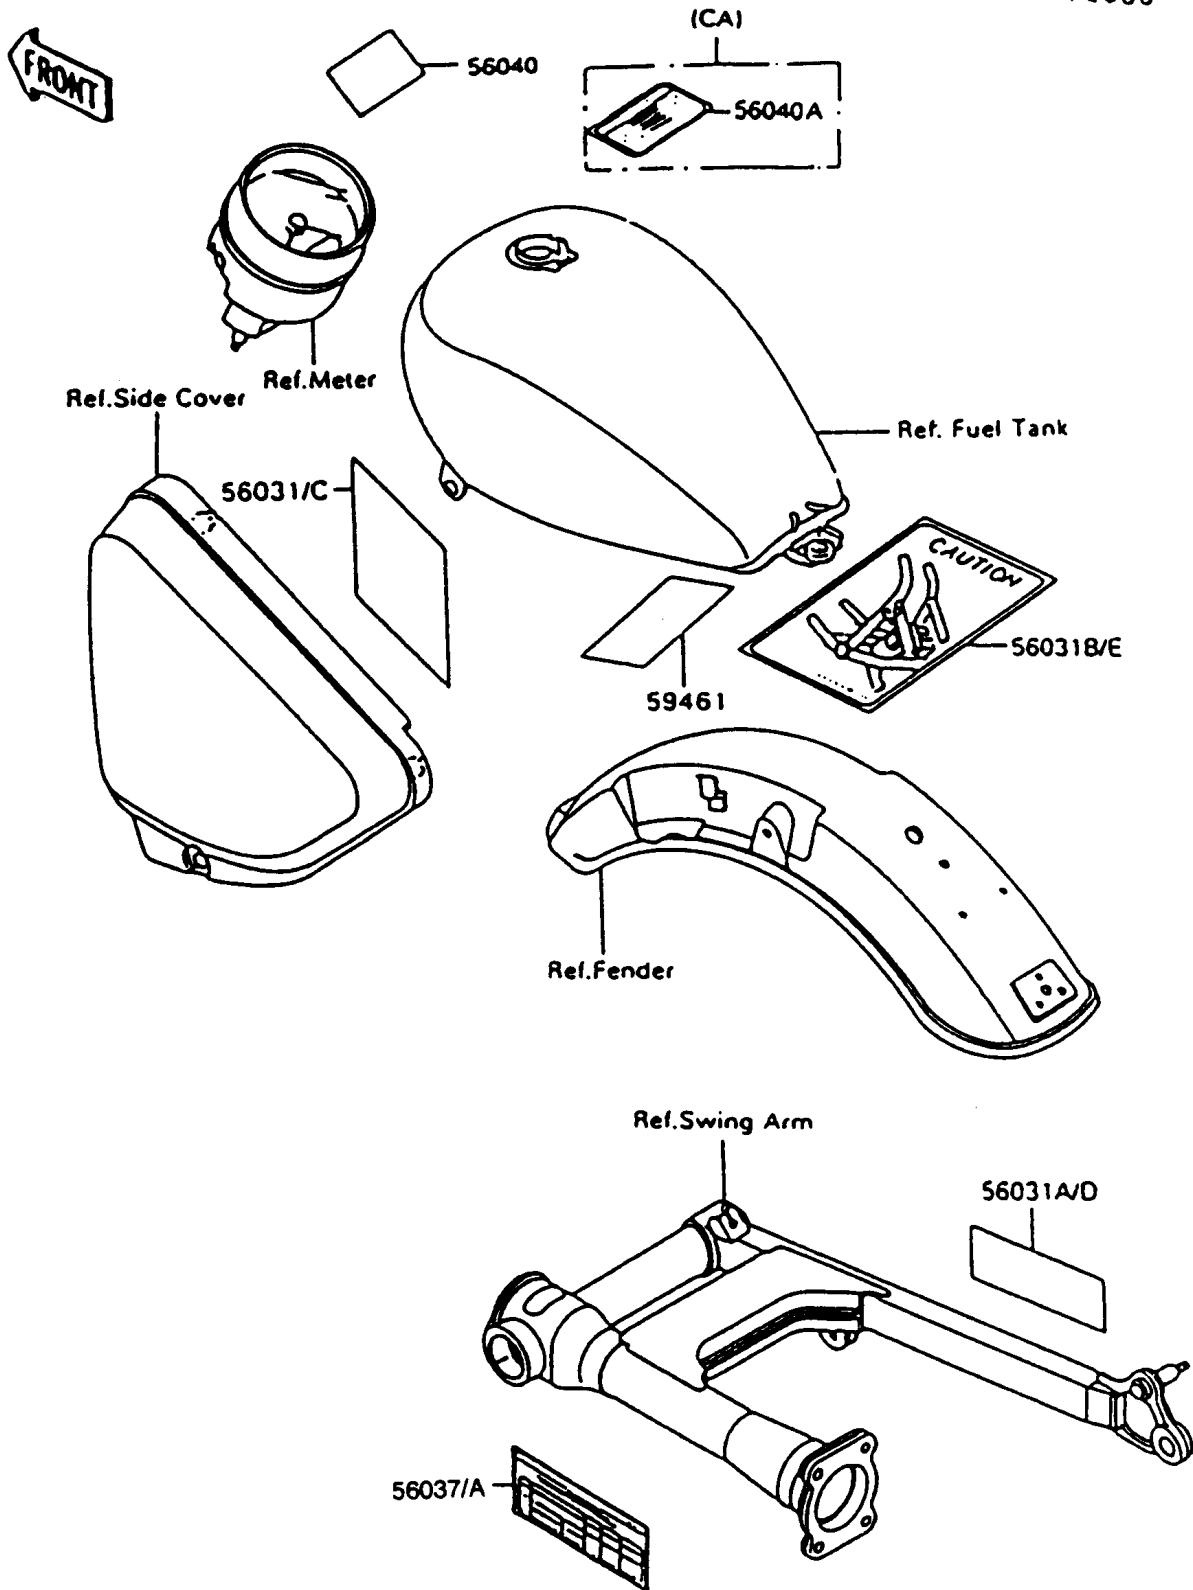

1994 Vulcan® 750 PARTS DIAGRAM

Labels

F2860

1994 Vulcan® 750 PARTS LIST

Labels

ITEM NAME	PART NUMBER	QUANTITY
LABEL-MANUAL,DAILY SAFETY (Ref # 56031)	56031-1394	1
LABEL-MANUAL,OIL&OIL FILTER (Ref # 56031A)	56031-1406	1
LABEL-MANUAL,BATTERY VENT (Ref # 56031B)	56031-1422	1
LABEL-MANUAL,DAILY SAFETY (Ref # 56031C)	56031-1438	1
LABEL-MANUAL,OIL&OIL FILTER (Ref # 56031D)	56031-1439	1
LABEL-MANUAL,BATTERY VENT (Ref # 56031E)	56031-1440	1
LABEL-SPECIFICATION,TIRE&LOAD (Ref # 56037)	56037-1657	1
LABEL-SPECIFICATION,TIRE&LOAD (Ref # 56037A)	56037-1697	1
LABEL-WARNING,BREAK IN CAUTION (Ref # 56040)	56040-1007	1
LABEL-WARNING,EVAPO (Ref # 56040A)	56040-1121	1
LABEL-CERTIFICATION,EVAPO ROUT (Ref # 59461)	59461-1528	1