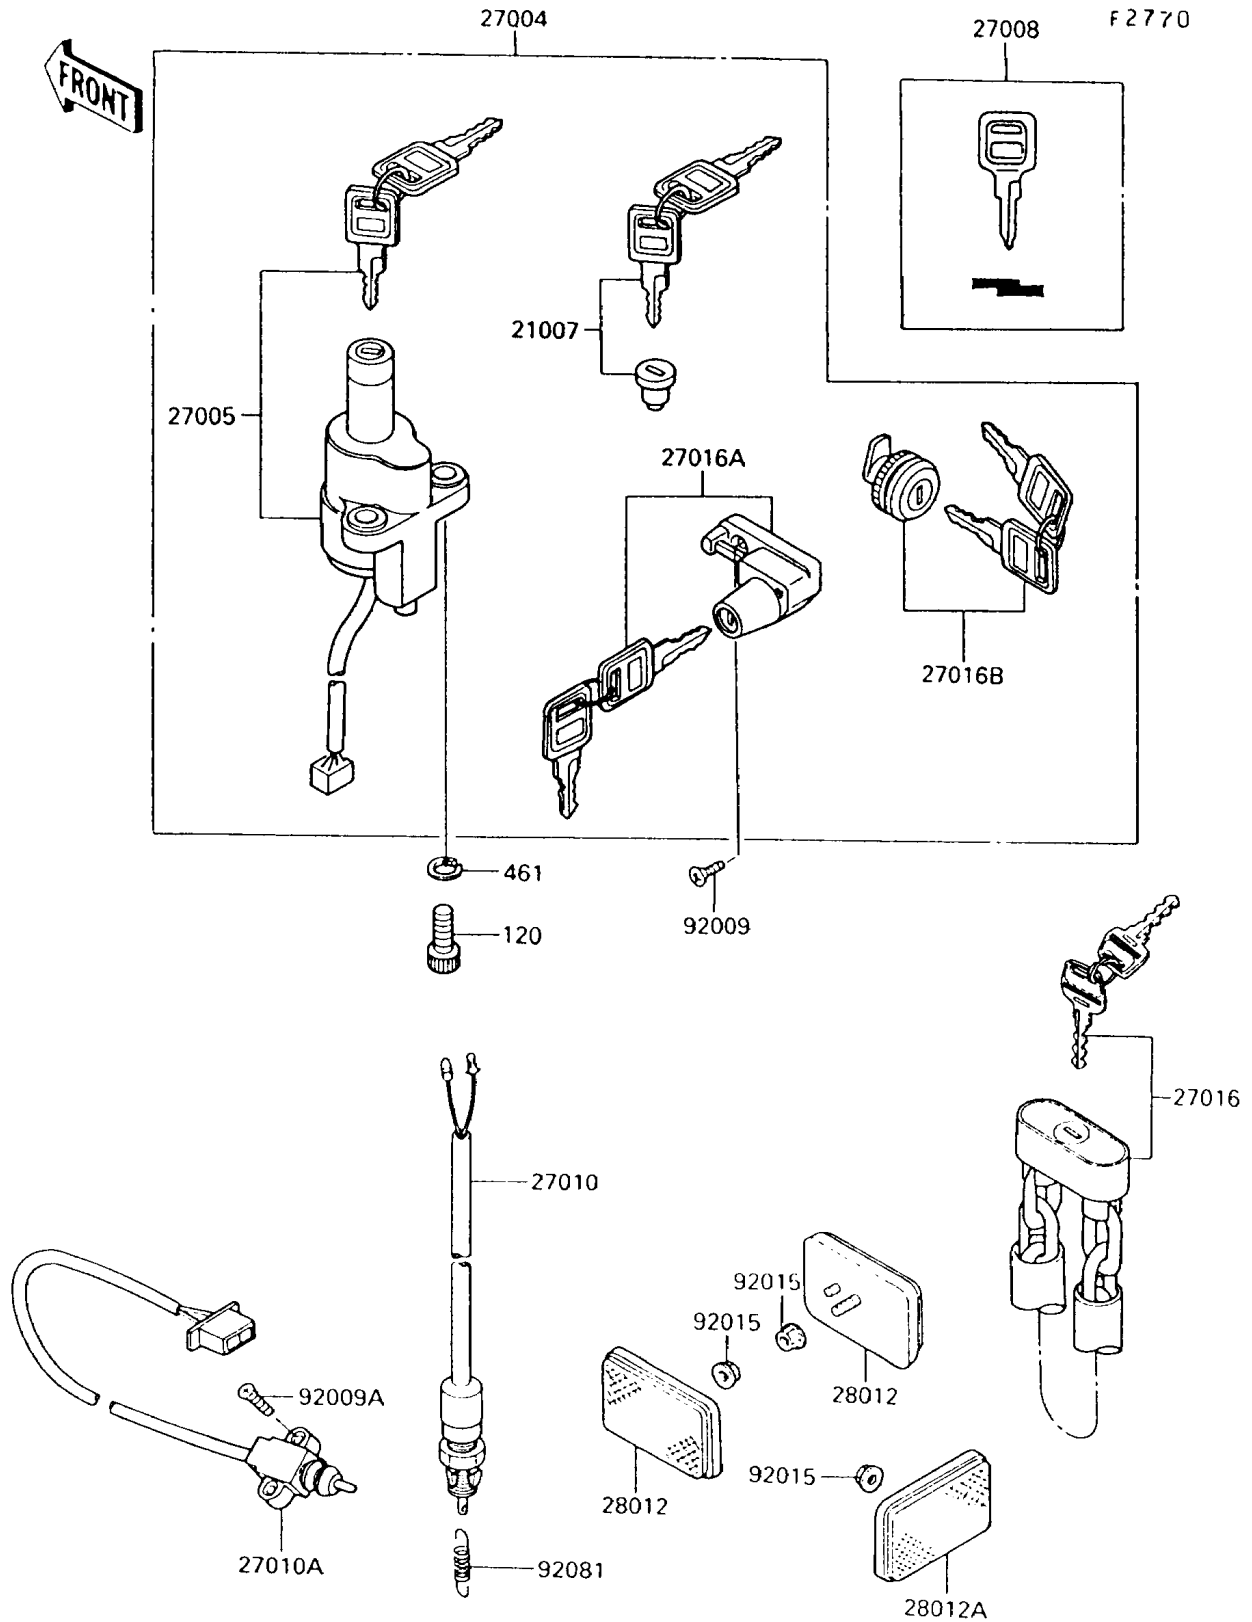

1994 Vulcan® 750 PARTS DIAGRAM

Ignition Switch/Locks/Reflectors

1994 Vulcan® 750 PARTS LIST

Ignition Switch/Locks/Reflectors

ITEM NAME	PART NUMBER	QUANTITY
BOLT-SOCKET (Ref # 120)	120T0822	1
WASHER-SPRING (Ref # 461)	461L0800	1
ROTOR,LOCK,TANK CAP (Ref # 21007)	21007-5005	1
SWITCH-ASSY (Ref # 27004)	27004-5270	1
SWITCH-ASSY-IGNITION (Ref # 27005)	27005-5052	1
KEY-LOCK,BLANK (Ref # 27008)	27008-1103	1
SWITCH,BRAKE LAMP (Ref # 27010)	27010-1181	1
SWITCH,SIDE STAND (Ref # 27010A)	27010-1189	1
LOCK-ASSY,WHEEL (Ref # 27016)	27016-1051	1
LOCK-ASSY,HELMET (Ref # 27016A)	27016-5060	1
LOCK-ASSY (Ref # 27016B)	27016-5081	1
REFLECTOR-REFLEX,FR (Ref # 28012)	28012-1009	1
REFLECTOR-REFLEX,RR (Ref # 28012A)	28012-1051	1
SCREW,5X18 (Ref # 92009)	92009-1305	1
SCREW,5X20 (Ref # 92009A)	92009-1359	1
NUT,FLANGED,5MM (Ref # 92015)	92015-1259	1
SPRING (Ref # 92081)	92081-1544	1