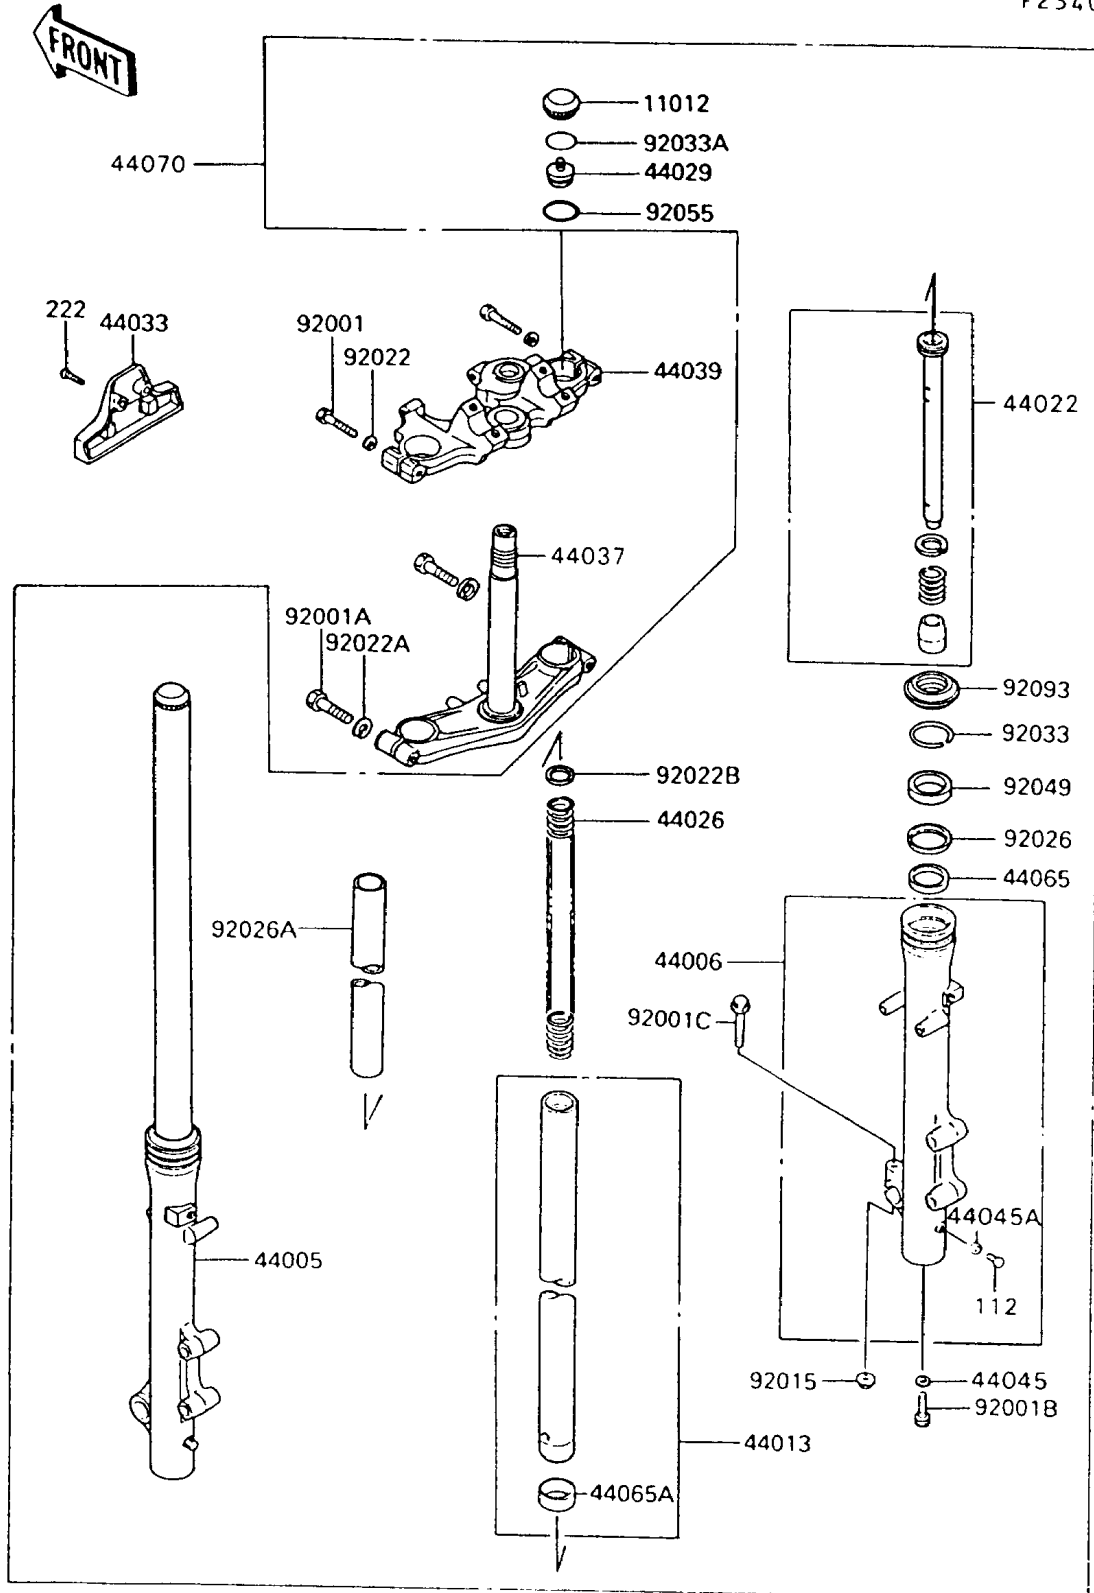

## 1994 Vulcan® 750 PARTS DIAGRAM

Front Fork

F2340

## 1994 Vulcan® 750 PARTS LIST

Front Fork

| ITEM NAME                             | PART NUMBER | QUANTITY |
|---------------------------------------|-------------|----------|
| SEAL-OIL,FORK (Ref # 92049)           | 92049-1230  | 1        |
| RING-O,FORK SPRING SEAT (Ref # 92055) | 92055-1309  | 1        |
| SEAL,FORK (Ref # 92093)               | 92093-1197  | 1        |