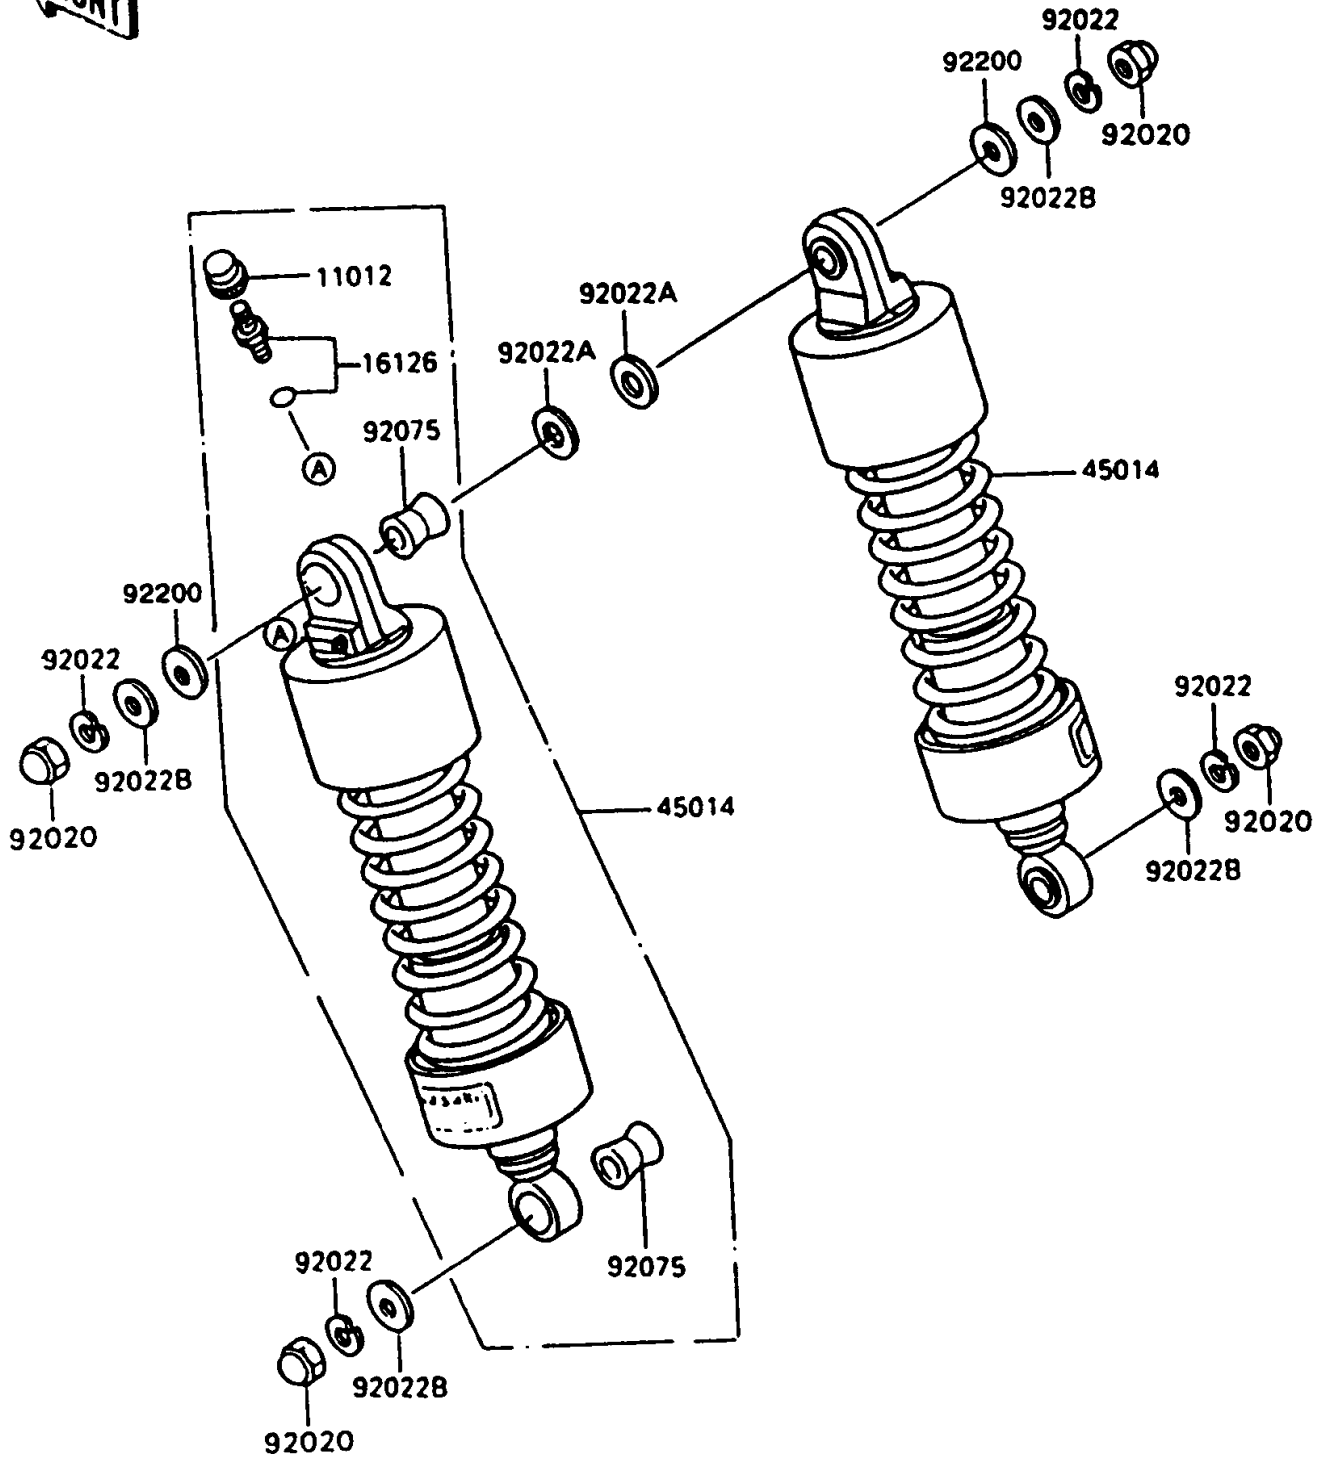

1994 Vulcan® 750 PARTS DIAGRAM

Suspension/Shock Absorber

F2151

1994 Vulcan® 750 PARTS LIST

Suspension/Shock Absorber

ITEM NAME	PART NUMBER	QUANTITY
CAP,AIR VALVE (Ref # 11012)	11012-1469	1
VALVE,AIR (Ref # 16126)	16126-1105	1
SHOCKABSORBER (Ref # 45014)	45014-1304	1
NUT,CAP,10MM (Ref # 92020)	92020-003	1
WASHER,SPRING,10MM (Ref # 92022)	92022-1540	1
WASHER,15X26X2.3 (Ref # 92022A)	92022-1577	1
WASHER,10.5X26X2.3 (Ref # 92022B)	92022-246	1
DAMPER,SHOCKABSORBER (Ref # 92075)	92075-1387	1
WASHER,10MM (Ref # 92200)	92200-1313	1