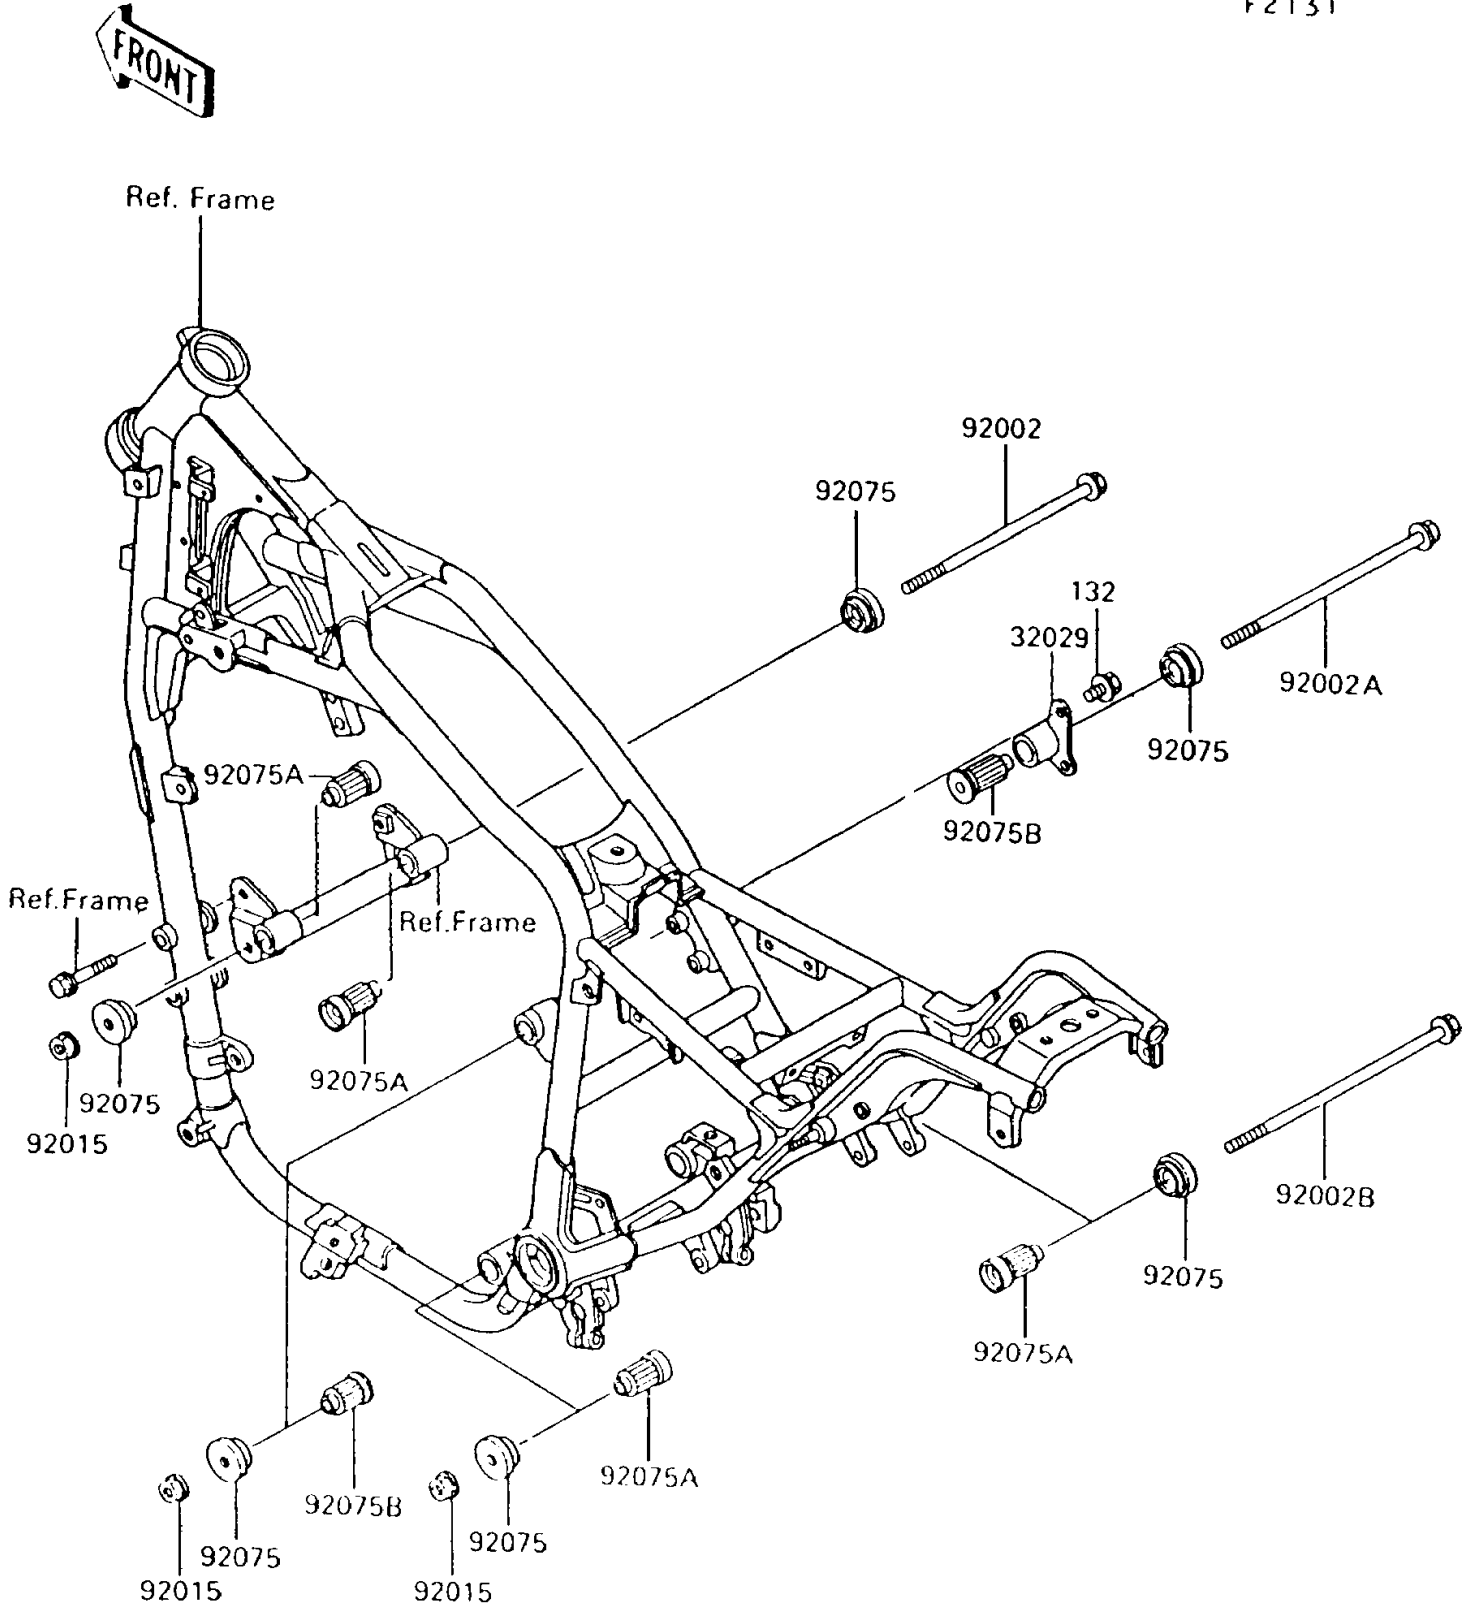

1994 Vulcan® 750 PARTS DIAGRAM

Frame Fittings

F2131

1994 Vulcan® 750 PARTS LIST

Frame Fittings

ITEM NAME	PART NUMBER	QUANTITY
BOLT-FLANGED-SMALL (Ref # 132)	132J0820	1
BRACKET-ENGINE (Ref # 32029)	32029-1392	1
BOLT,FLANGED,10X285 (Ref # 92002)	92002-1206	1
BOLT,FLANGED,10X260 (Ref # 92002A)	92002-1454	1
BOLT,FLANGED,10X330 (Ref # 92002B)	92002-1540	1
NUT,FLANGED,10MM (Ref # 92015)	92015-1180	1
DAMPER,ENGINE BRACKET (Ref # 92075)	92075-1738	1
DAMPER,ENGINE MOUNT,MAIN (Ref # 92075A)	92075-1739	1
DAMPER,ENGINE MOUNT (Ref # 92075B)	92075-1740	1