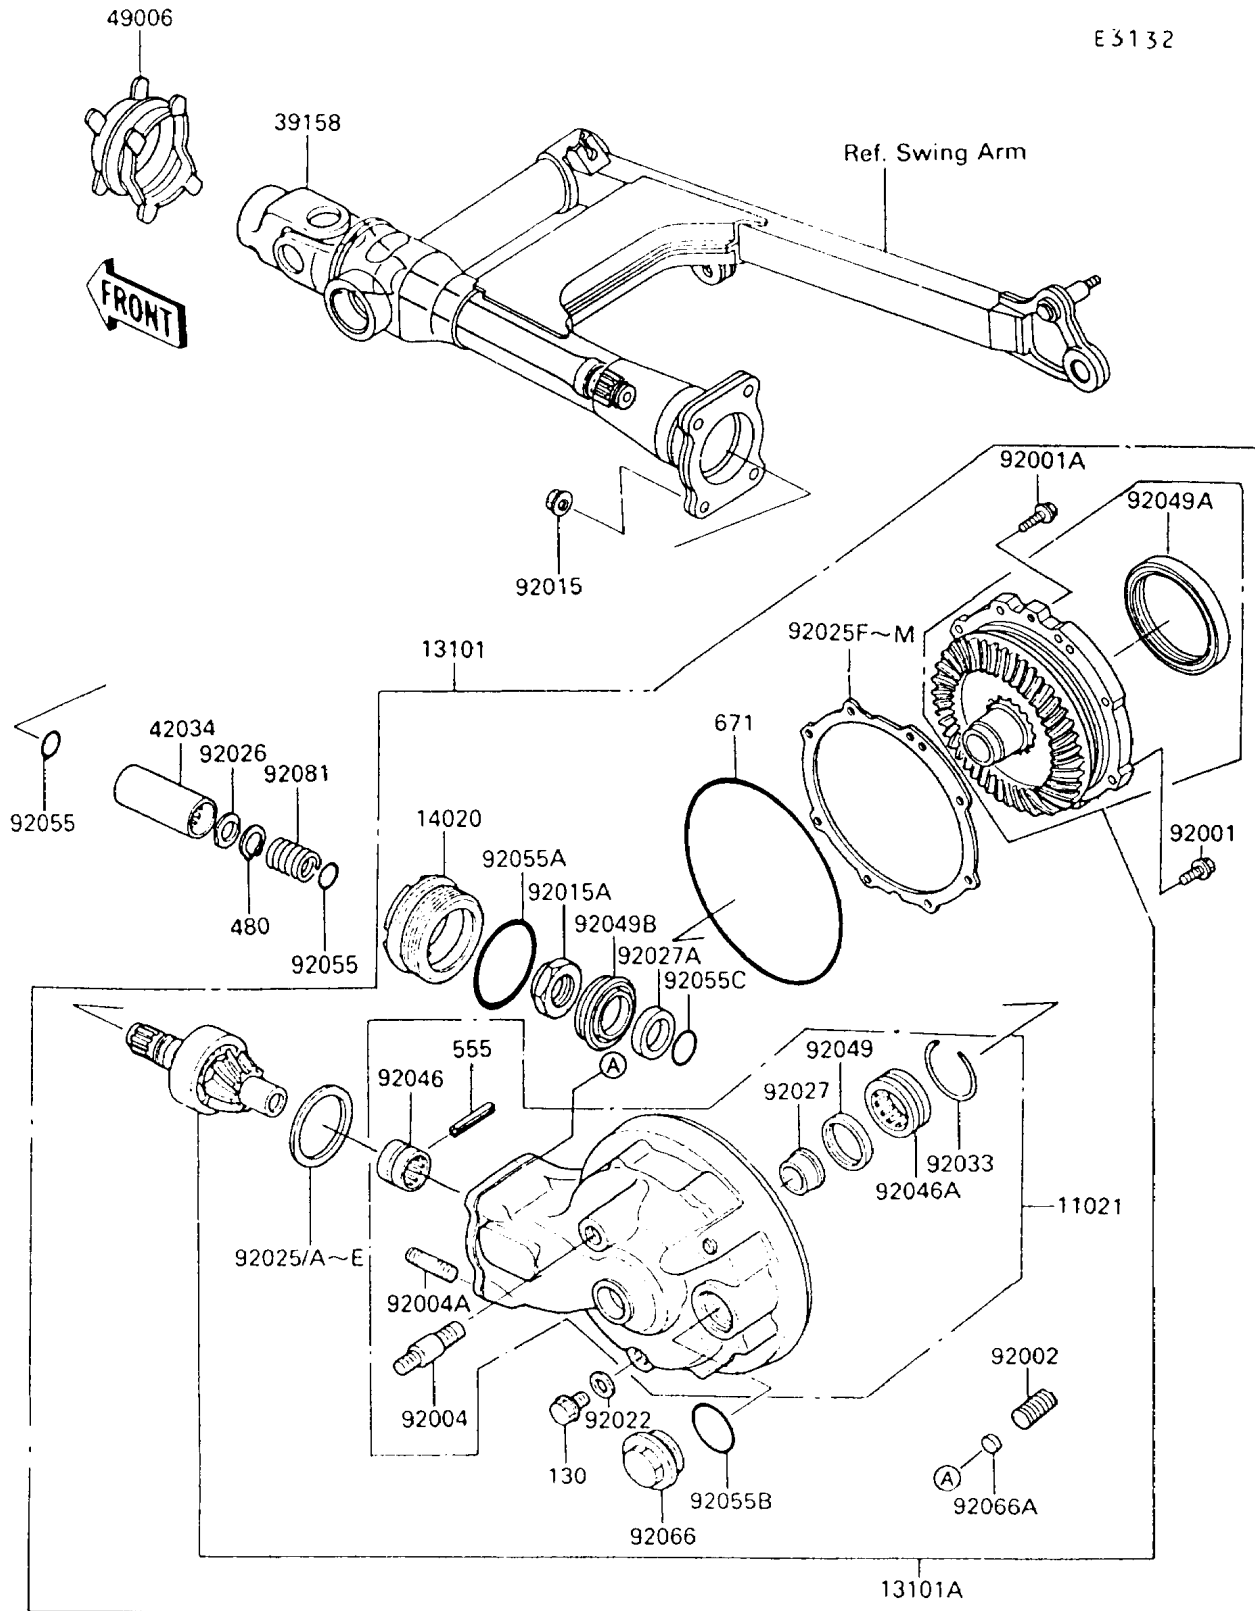

1994 Vulcan® 750 PARTS DIAGRAM

Drive Shaft/Final Gear

E3132