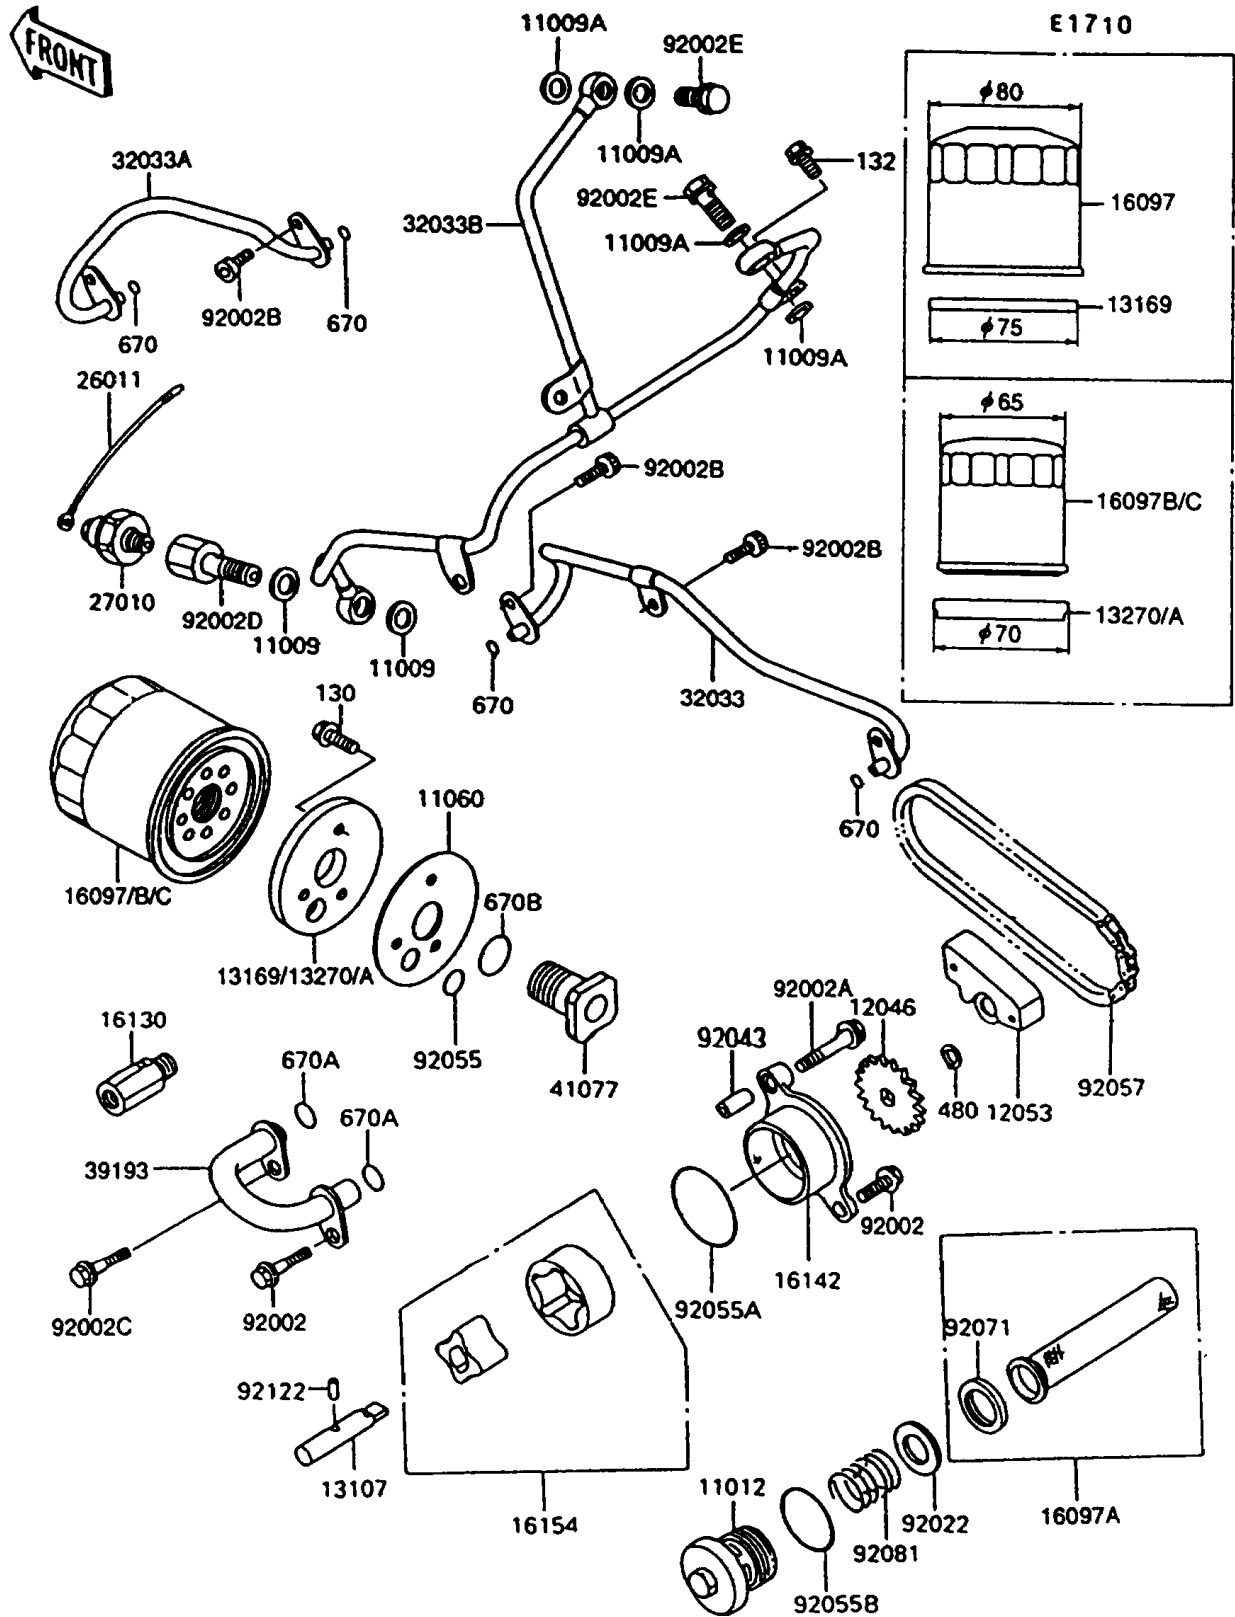

1994 Vulcan® 750 PARTS DIAGRAM

Oil Pump/Oil Filter