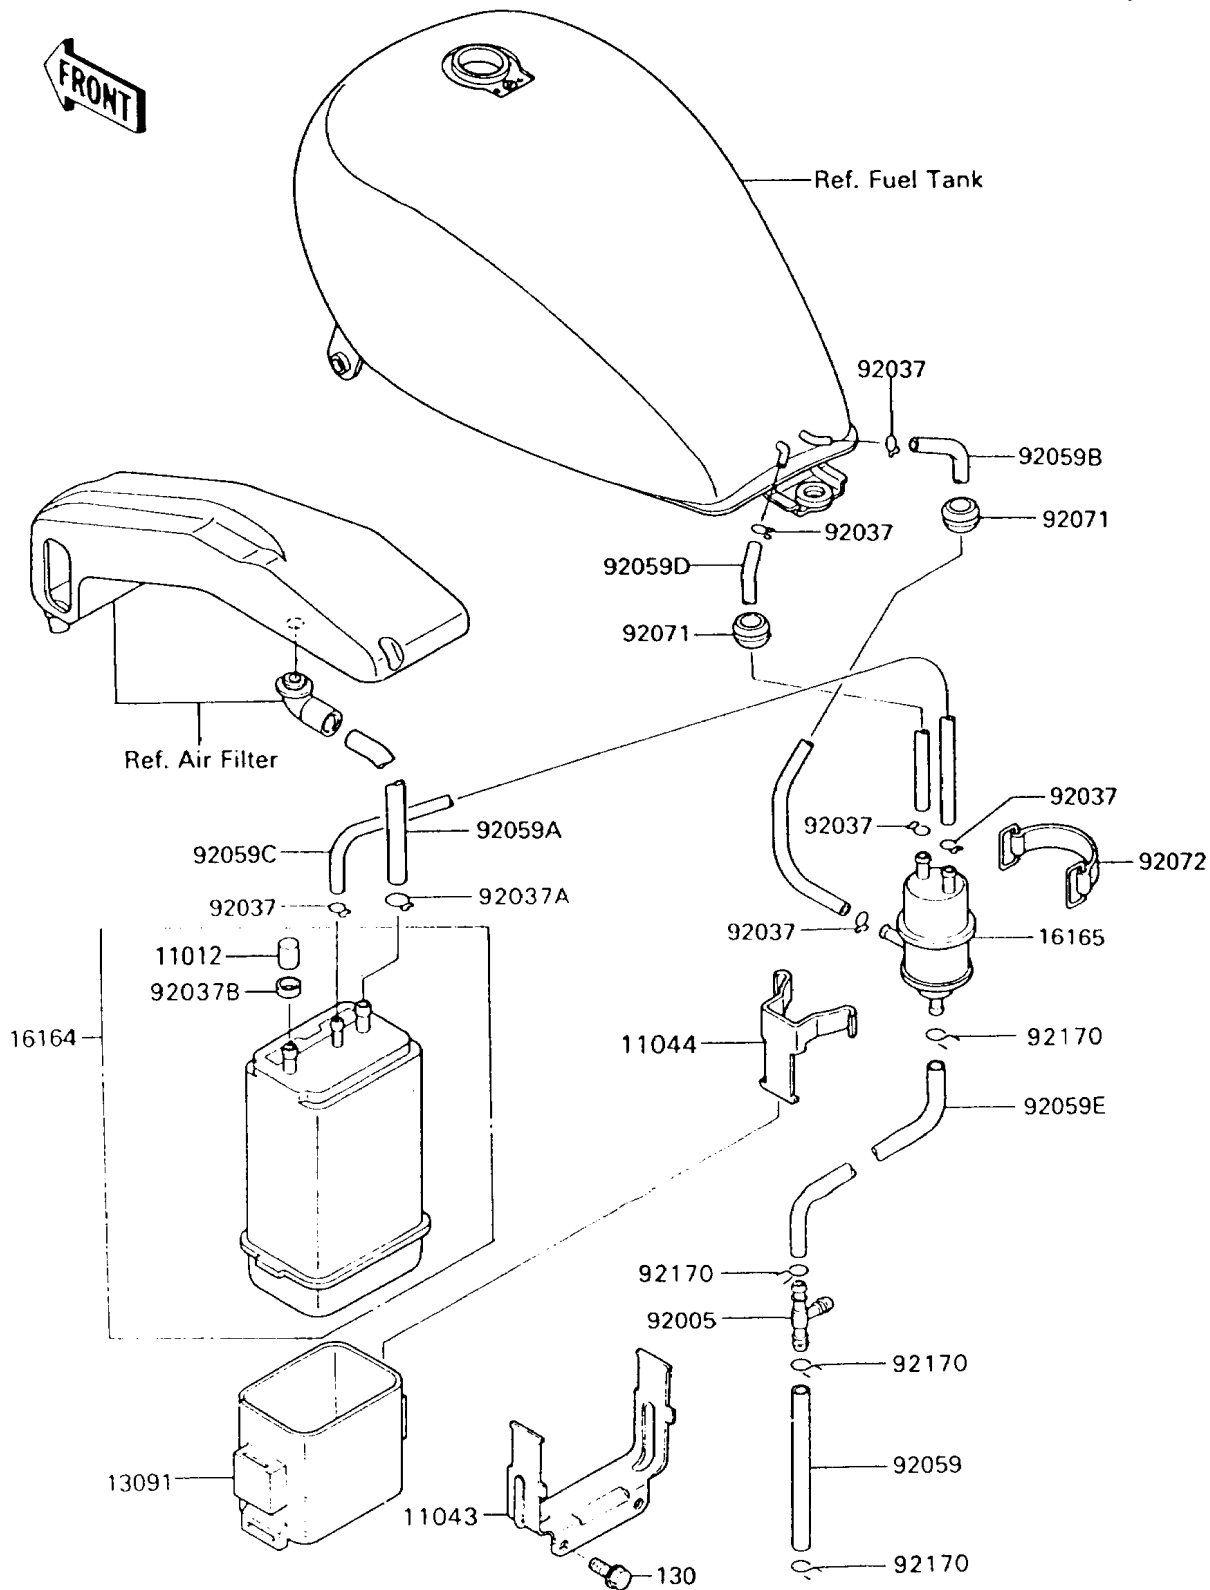

1994 Vulcan® 750 PARTS DIAGRAM

Fuel Evaporative System

E1650

1994 Vulcan® 750 PARTS LIST

Fuel Evaporative System

ITEM NAME	PART NUMBER	QUANTITY
BOLT-FLANGED,6X12 (Ref # 130)	130C0612	1
CAP,CANISTER (Ref # 11012)	11012-1388	1
BRACKET,CANISTER (Ref # 11043)	11043-1168	1
BRACKET,CANISTER (Ref # 11044)	11044-1056	1
HOLDER,CANISTER (Ref # 13091)	13091-1343	1
CANISTER (Ref # 16164)	16164-1054	1
SEPARATOR (Ref # 16165)	16165-1001	1
FITTING,TUBE,T-TYPE (Ref # 92005)	92005-1017	1
CLAMP,TUBE (Ref # 92037)	92037-010	1
CLAMP,HOSE (Ref # 92037A)	92037-1104	1
CLAMP,CANISTER (Ref # 92037B)	92037-1512	1
TUBE,4X9X110 (Ref # 92059)	92059-1131	1
TUBE,7X12X540,GREEN (Ref # 92059A)	92059-1415	1
TUBE,5X8X470,RED (Ref # 92059B)	92059-1564	1
TUBE,5X8X230,BLUE (Ref # 92059C)	92059-1566	1
TUBE,5X8X400,BLUE (Ref # 92059D)	92059-1567	1
TUBE,4X9X420,WHITE (Ref # 92059E)	92059-1568	1
GROMMET,10MM (Ref # 92071)	92071-019	1
BAND,L=50 (Ref # 92072)	92072-066	1
CLAMP (Ref # 92170)	92170-1450	1