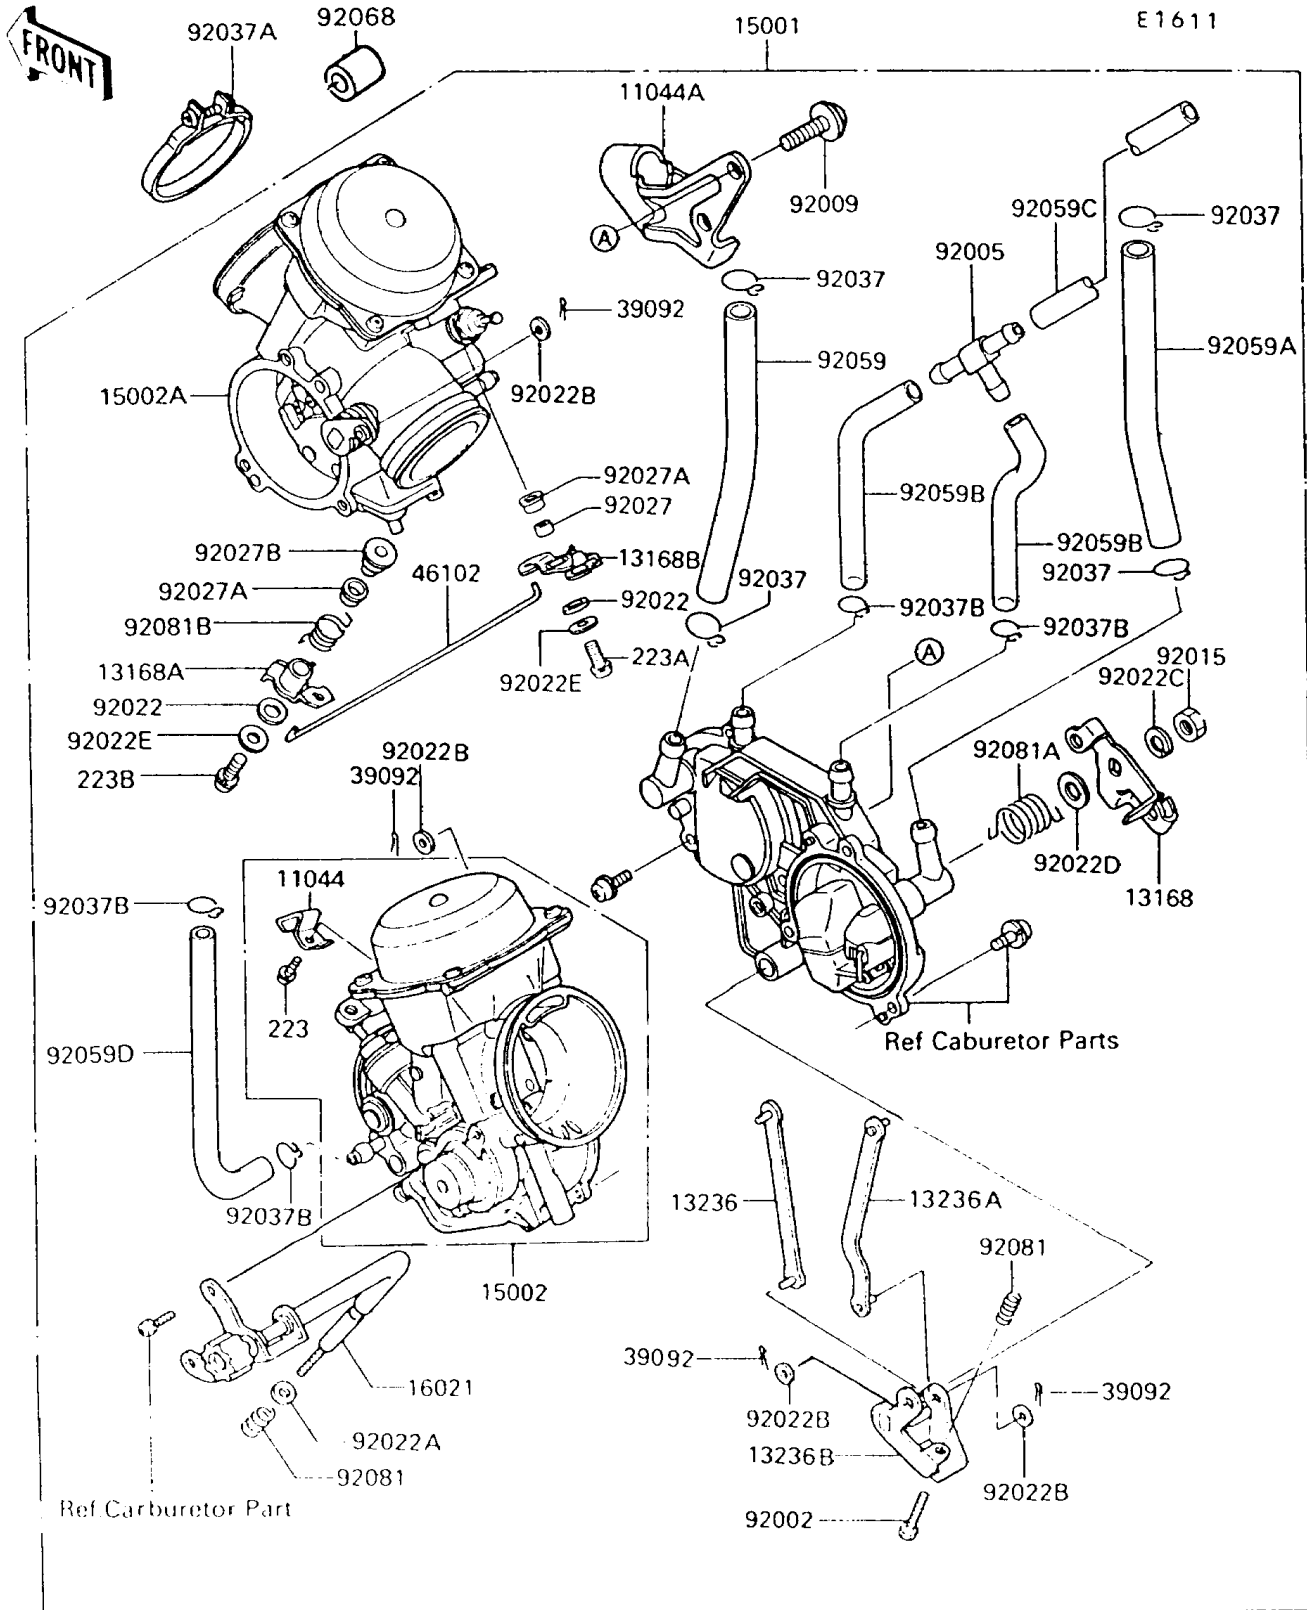

1994 Vulcan® 750 PARTS DIAGRAM

Carburetor