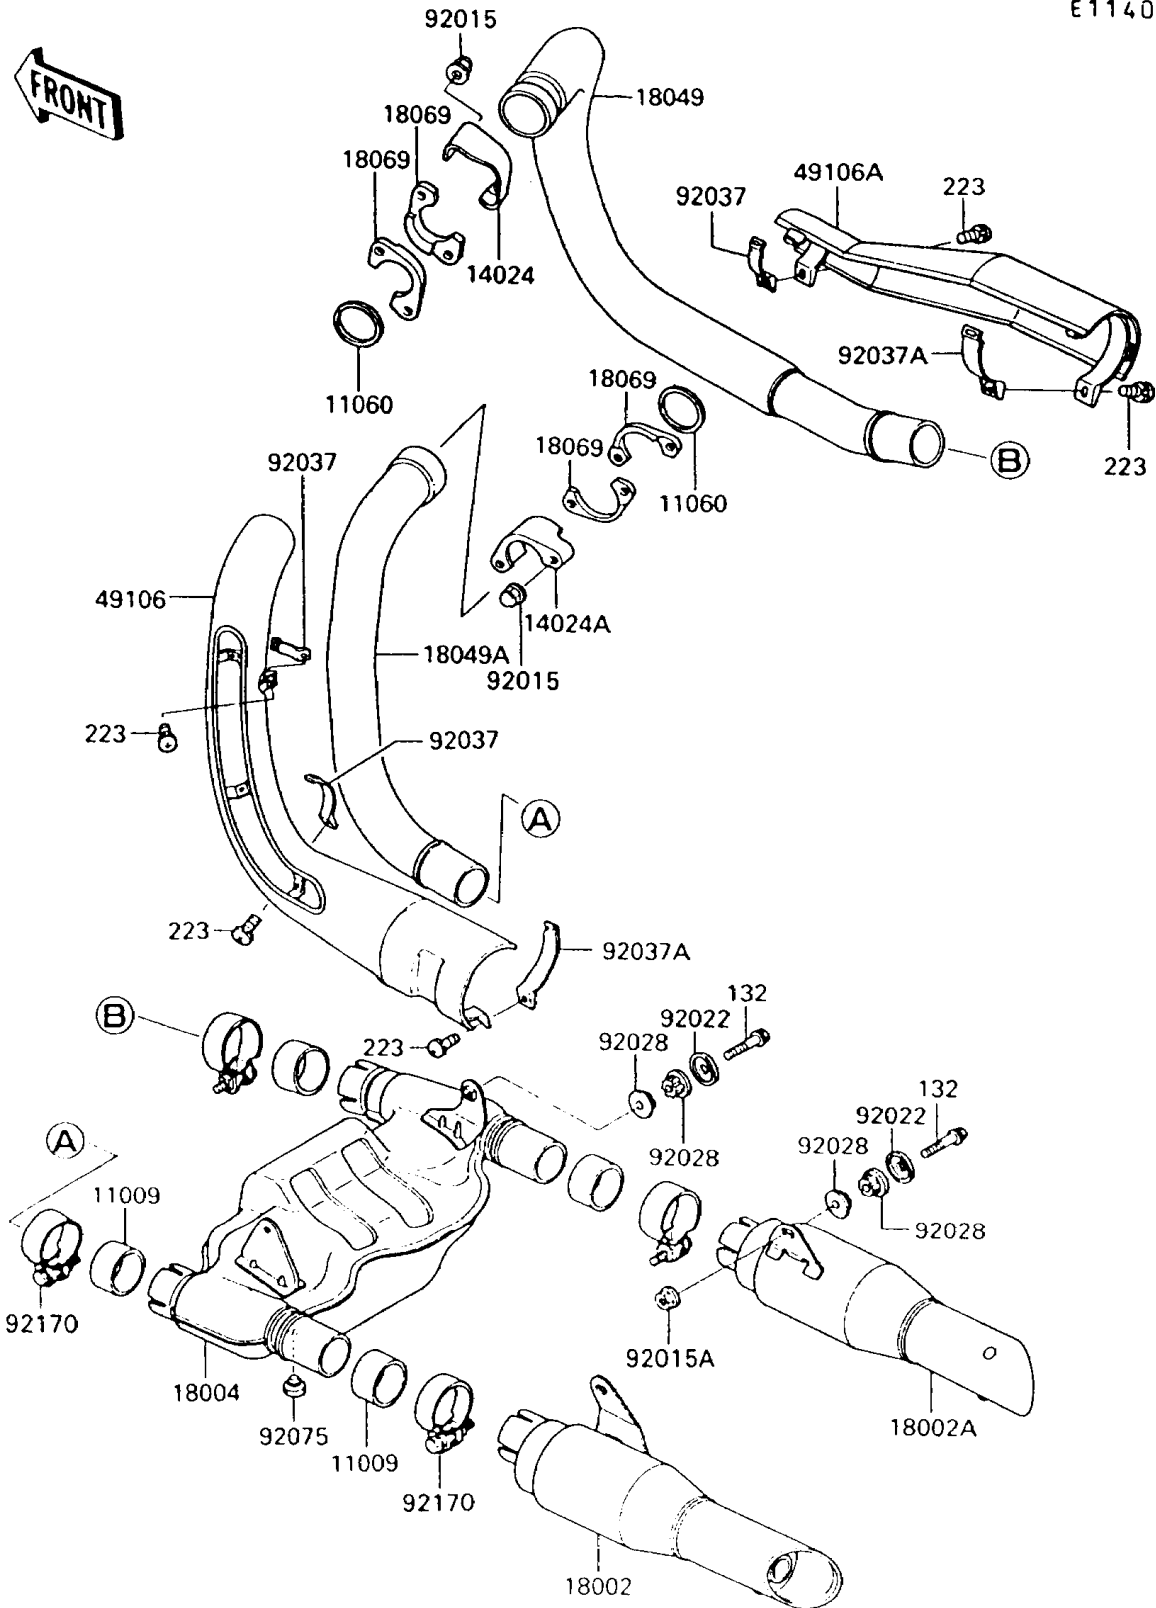

## 1994 Vulcan® 750 PARTS DIAGRAM

Muffler(s)

E1140

## 1994 Vulcan® 750 PARTS LIST

Muffler(s)

ITEM NAME	PART NUMBER	QUANTITY
BOLT-FLANGED-SMALL (Ref # 132)	132E0840	1
SCREW-PAN-WS-CROS (Ref # 223)	223X0620	1
GASKET,EXHAUST PIPE CONNECTING (Ref # 11009)	11009-1666	1
GASKET,EXHAUST PIPE (Ref # 11060)	11060-1119	1
COVER,FR (Ref # 14024)	14024-1091	1
COVER,RR (Ref # 14024A)	14024-1092	1
BODY-COMP-MUFFLER,LH (Ref # 18002)	18002-1701	1
BODY-COMP-MUFFLER,RH (Ref # 18002A)	18002-1702	1
CHAMBER-PREMUFFLER (Ref # 18004)	18004-1055	1
PIPE-EXHAUST,FR (Ref # 18049)	18049-1373	1
PIPE-EXHAUST,RR (Ref # 18049A)	18049-1374	1
HOLDER-EXHAUST PIPE (Ref # 18069)	18069-1061	1
COVER-MUFFLER,LH (Ref # 49106)	49106-1053	1
COVER-MUFFLER,RH (Ref # 49106A)	49106-1054	1
NUT,CAP,8MM (Ref # 92015)	92015-1371	1
NUT,FLANGED,8MM (Ref # 92015A)	92015-1933	1
WASHER,CAP TYPE (Ref # 92022)	92022-1638	1
BUSHING,MUFFLER (Ref # 92028)	92028-1746	1
CLAMP,EXHAUST PIPE COVER (Ref # 92037)	92037-1613	1
CLAMP,MUFFLER COVER (Ref # 92037A)	92037-1615	1
DAMPER (Ref # 92075)	92075-005	1
CLAMP,52MM (Ref # 92170)	92170-1446	1