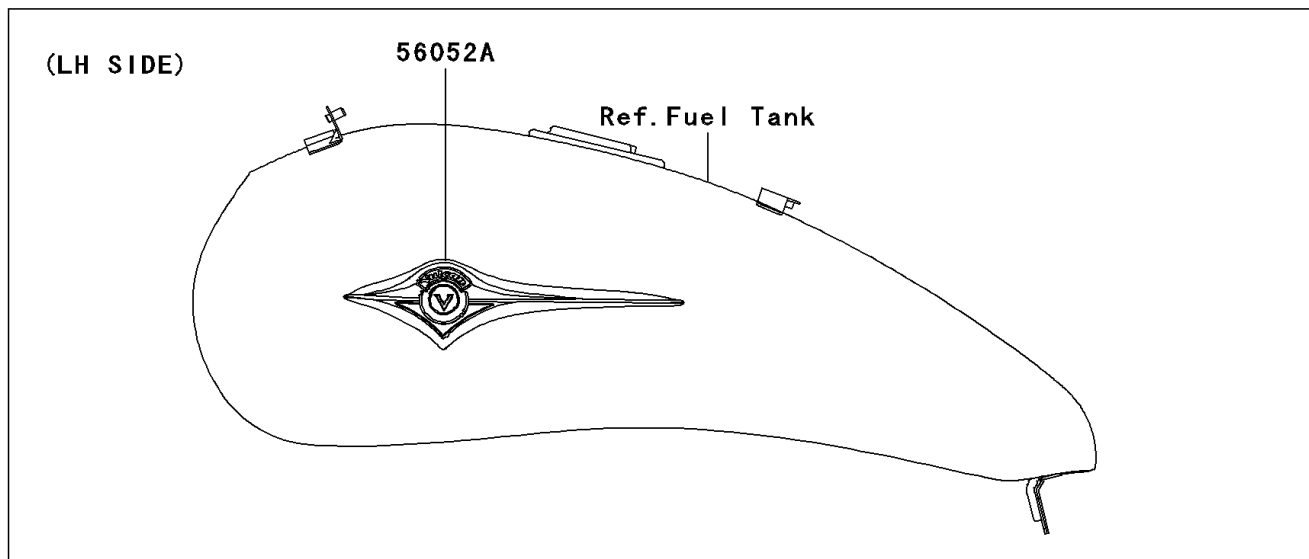

2005 Vulcan® 2000 Limited PARTS DIAGRAM

Decals(Red/Ebony)

F2861

2005 Vulcan® 2000 Limited PARTS LIST

Decals(Red/Ebony)

ITEM NAME	PART NUMBER	QUANTITY
MARK,SIDE COVER,RH,KAWASAKI (Ref # 56052)	56052-0234	1
MARK,FUEL TANK,LH (Ref # 56052A)	56052-0277	1
MARK,FUEL TANK,RH (Ref # 56052B)	56052-0278	1