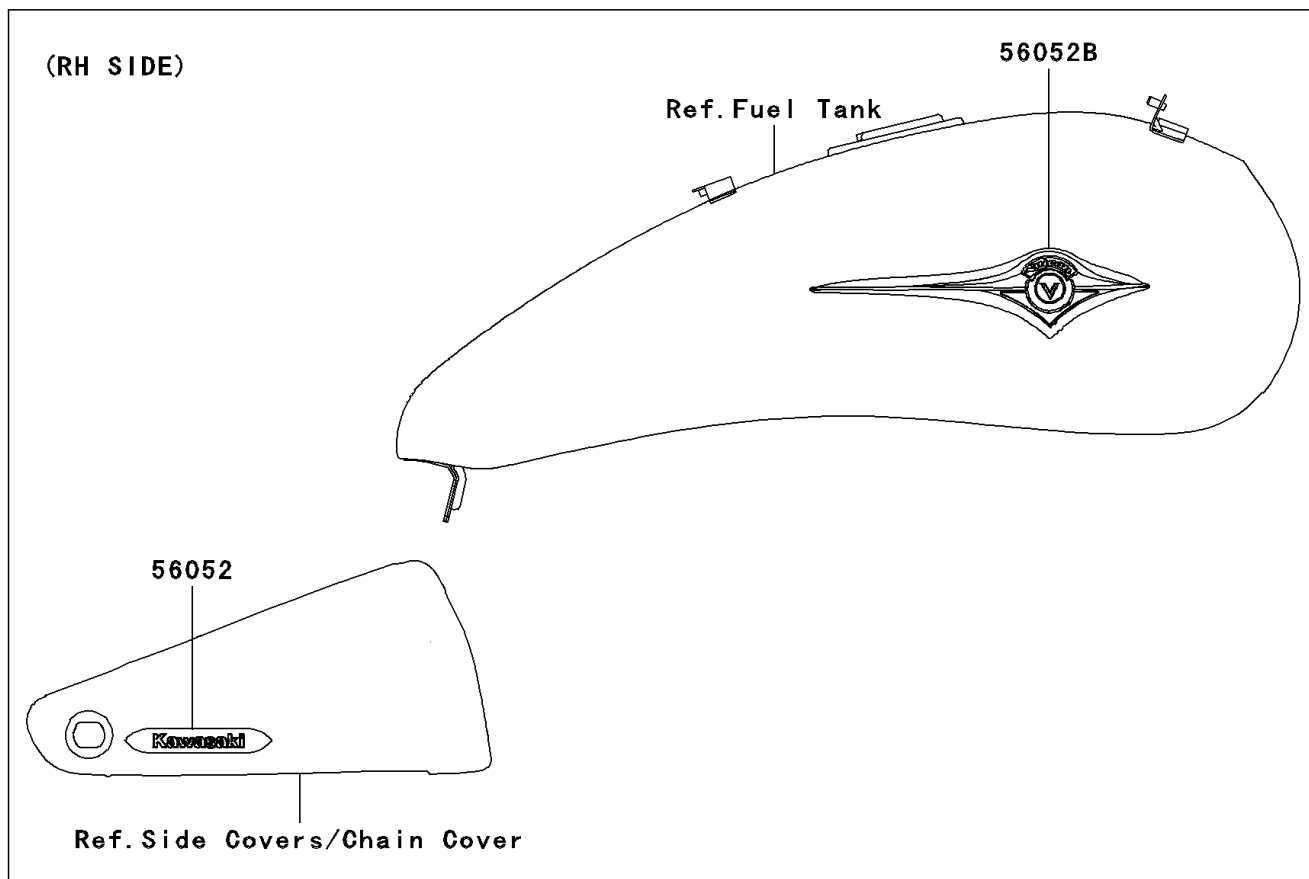

2005 Vulcan® 2000 Limited PARTS DIAGRAM

Decals(Red/Ebony)

F2861

2005 Vulcan® 2000 Limited PARTS LIST

Decals(Red/Ebony)

ITEM NAME	PART NUMBER	QUANTITY
MARK,SIDE COVER,RH,KAWASAKI (Ref # 56052)	56052-0234	1
MARK,FUEL TANK,LH (Ref # 56052A)	56052-0277	1
MARK,FUEL TANK,RH (Ref # 56052B)	56052-0278	1