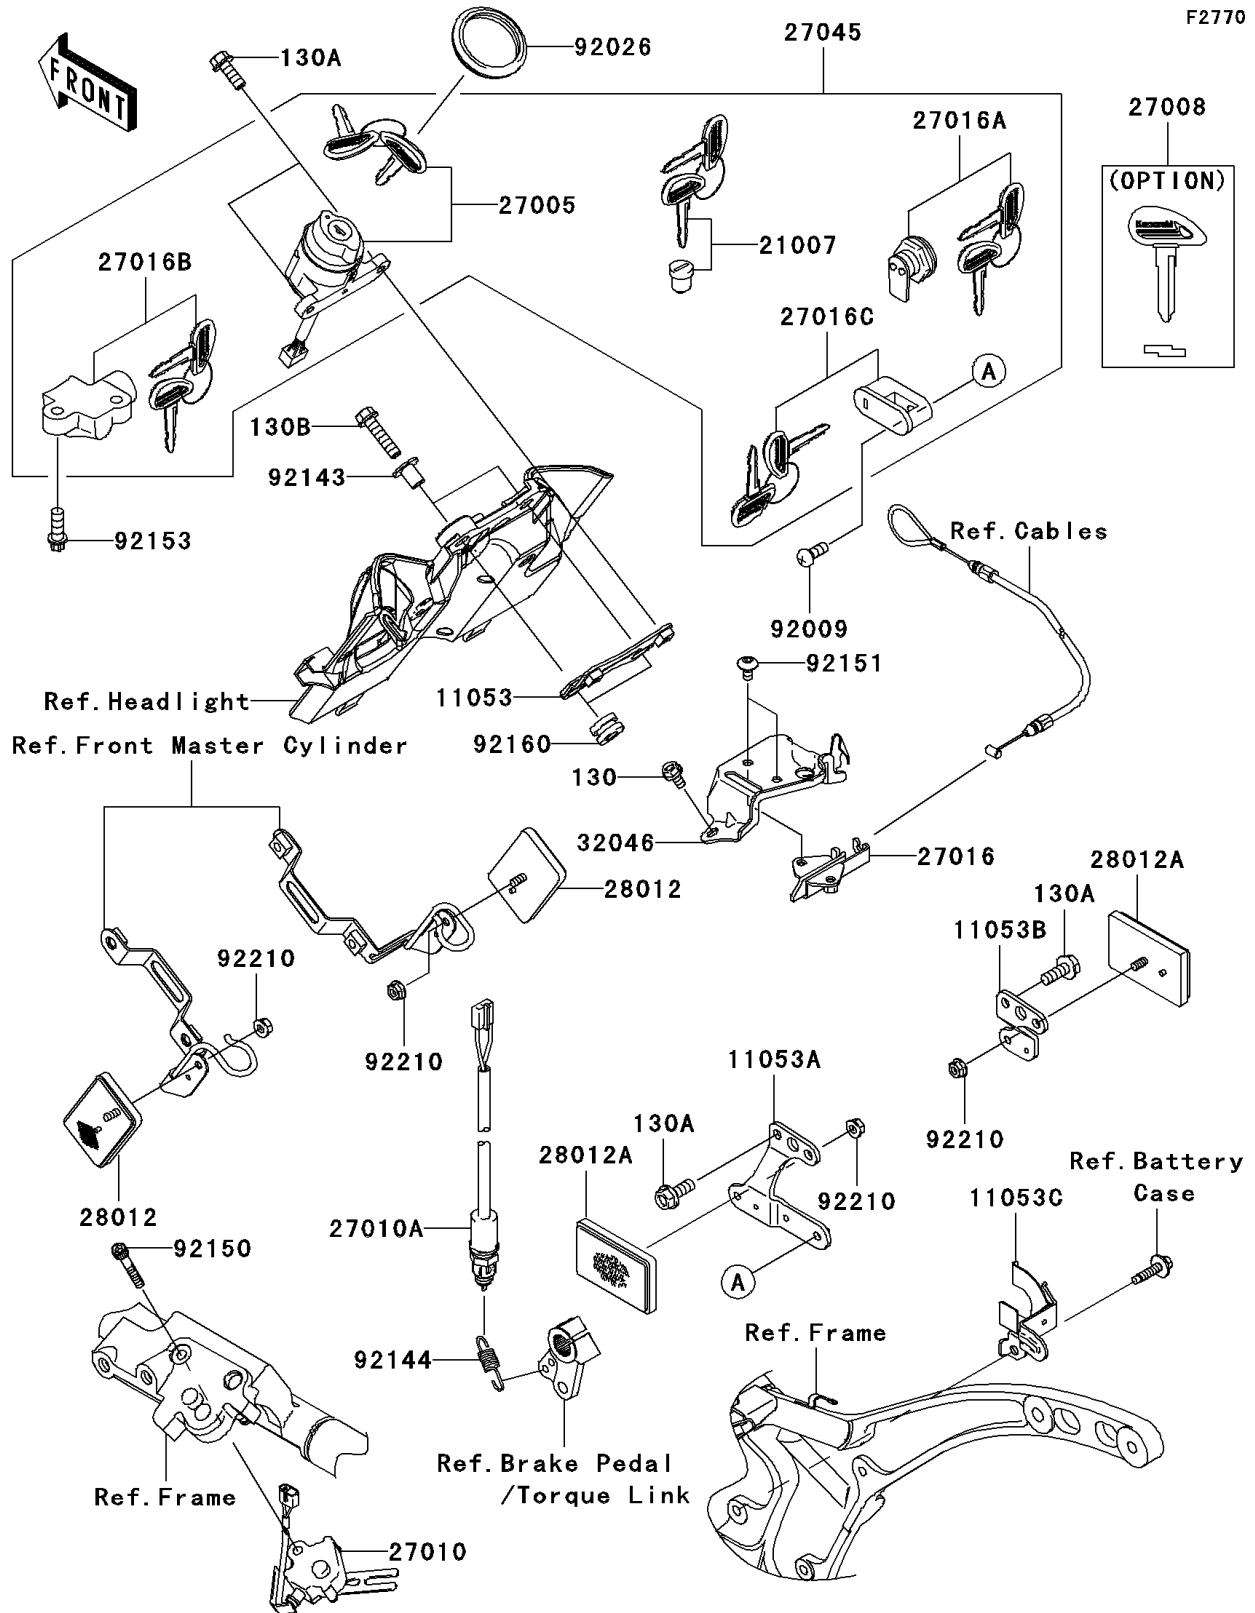

2005 Vulcan® 2000 Limited PARTS DIAGRAM

Ignition Switch/Locks/Reflectors

2005 Vulcan® 2000 Limited PARTS LIST

Ignition Switch/Locks/Reflectors

ITEM NAME	PART NUMBER	QUANTITY
BOLT-FLANGED (Ref # 130)	130L0612	1
BOLT-FLANGED (Ref # 130A)	130L0616	1
BOLT-FLANGED (Ref # 130B)	130L0625	1
BRACKET,IGNITION SWITCH (Ref # 11053)	11053-0218	1
BRACKET,REFLECTOR,RR,LH (Ref # 11053A)	11053-0222	1
BRACKET,REFLECTOR,RR,RH (Ref # 11053B)	11053-0223	1
BRACKET,SIDE COVER LOCK (Ref # 11053C)	11053-0920	1
ROTOR,LOCK,TANK CAP (Ref # 21007)	21007-5053	1
SWITCH-ASSY-IGNITION (Ref # 27005)	27005-0004	1
KEY-LOCK,BLANK (Ref # 27008)	27008-1211	1
SWITCH,SIDE STAND (Ref # 27010)	27010-0011	1
SWITCH,REAR BRAKE (Ref # 27010A)	27010-0023	1
LOCK-ASSY,SEAT STRIKER (Ref # 27016)	27016-1115	1
LOCK-ASSY,LID (Ref # 27016A)	27016-5279	1
LOCK-ASSY,STEERING (Ref # 27016B)	27016-5298	1
LOCK-ASSY,HELMET (Ref # 27016C)	27016-5311	1
SWITCH-ASSY (Ref # 27045)	27045-5212	1
REFLECTOR-REFLEX,FR (Ref # 28012)	28012-1009	1
REFLECTOR-REFLEX (Ref # 28012A)	28012-1088	1
BRACKET-SEAT (Ref # 32046)	32046-0037	1
SCREW,5X12 (Ref # 92009)	92009-1296	1
SPACER,IGNITION SWITCH (Ref # 92026)	92026-0018	1
COLLAR,L=15.6 (Ref # 92143)	92143-1041	1
SPRING,REAR BRAKE SWITCH (Ref # 92144)	92144-1141	1
BOLT,SOCKET,6X40 (Ref # 92150)	92150-1958	1
BOLT,SOCKET,6X12 (Ref # 92151)	92151-1219	1
BOLT,TORX,8X22 (Ref # 92153)	92153-1273	1
DAMPER (Ref # 92160)	92160-1167	1
NUT,FLANGED,5MM (Ref # 92210)	92210-0007	1