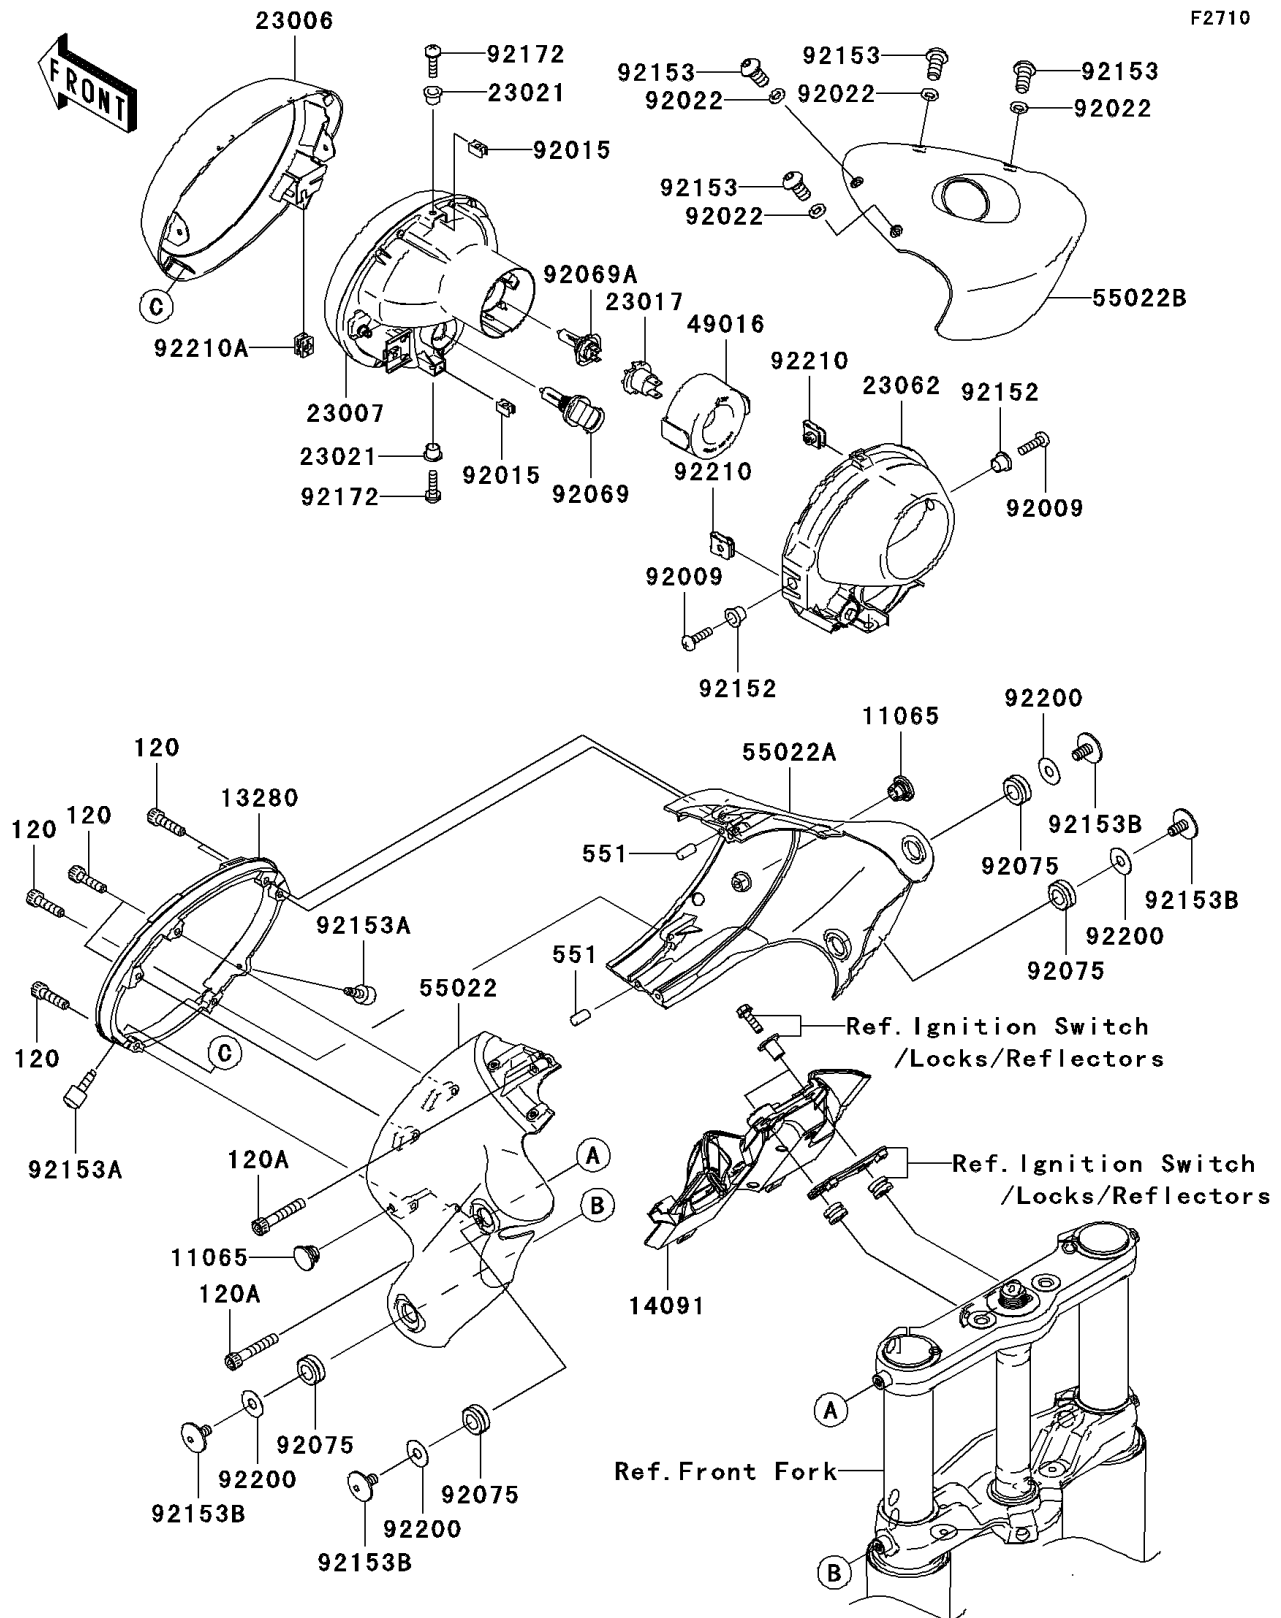

## 2005 Vulcan® 2000 Limited PARTS DIAGRAM

Headlight(s)

F2710

## 2005 Vulcan® 2000 Limited PARTS LIST

Headlight(s)

ITEM NAME	PART NUMBER	QUANTITY
BOLT-SOCKET,6X22,BLACK (Ref # 120)	120S0622	1
BOLT-SOCKET (Ref # 120A)	120W0635	1
PIN-DOWEL,6X12 (Ref # 551)	551A0612	1
CAP (Ref # 11065)	11065-0054	1
HOLDER,HEAD LAMP (Ref # 13280)	13280-0021	1
COVER,HEAD LAMP (Ref # 14091)	14091-0241	1
RIM-LAMP (Ref # 23006)	23006-0003	1
LENS-COMP,HEAD LAMP (Ref # 23007)	23007-0028	1
SOCKET,HEAD LAMP (Ref # 23017)	23017-1067	1
WASHER (Ref # 23021)	23021-010	1
BRACKET-COMP,HEAD LAMP (Ref # 23062)	23062-0017	1
COVER-SEAL,SOCKET (Ref # 49016)	49016-1203	1
COVER-HEAD LAMP,LH (Ref # 55022)	55022-0012	1
COVER-HEAD LAMP,RH (Ref # 55022A)	55022-0013	1
COVER-HEAD LAMP,UPP (Ref # 55022B)	55022-0015	1
SCREW,5X16 (Ref # 92009)	92009-1879	1
NUT,5MM (Ref # 92015)	92015-1354	1
WASHER,6.2X11X1.5 (Ref # 92022)	92022-183	1
BULB,12V 65W,H9 (Ref # 92069)	92069-0007	1
BULB,12V 55W,H7 (Ref # 92069A)	92069-1126	1
DAMPER (Ref # 92075)	92075-104	1
COLLAR (Ref # 92152)	92152-0161	1
BOLT,SOCKET,6X16 (Ref # 92153)	92153-0404	1
BOLT,SOCKET,5X16 (Ref # 92153A)	92153-0624	1
BOLT,SOCKET,8X16 (Ref # 92153B)	92153-0709	1
SCREW,5X16 (Ref # 92172)	92172-0142	1
WASHER,8.8X23.5X0.5 (Ref # 92200)	92200-0136	1
NUT,5MM (Ref # 92210)	92210-0128	1
NUT (Ref # 92210A)	92210-0129	1