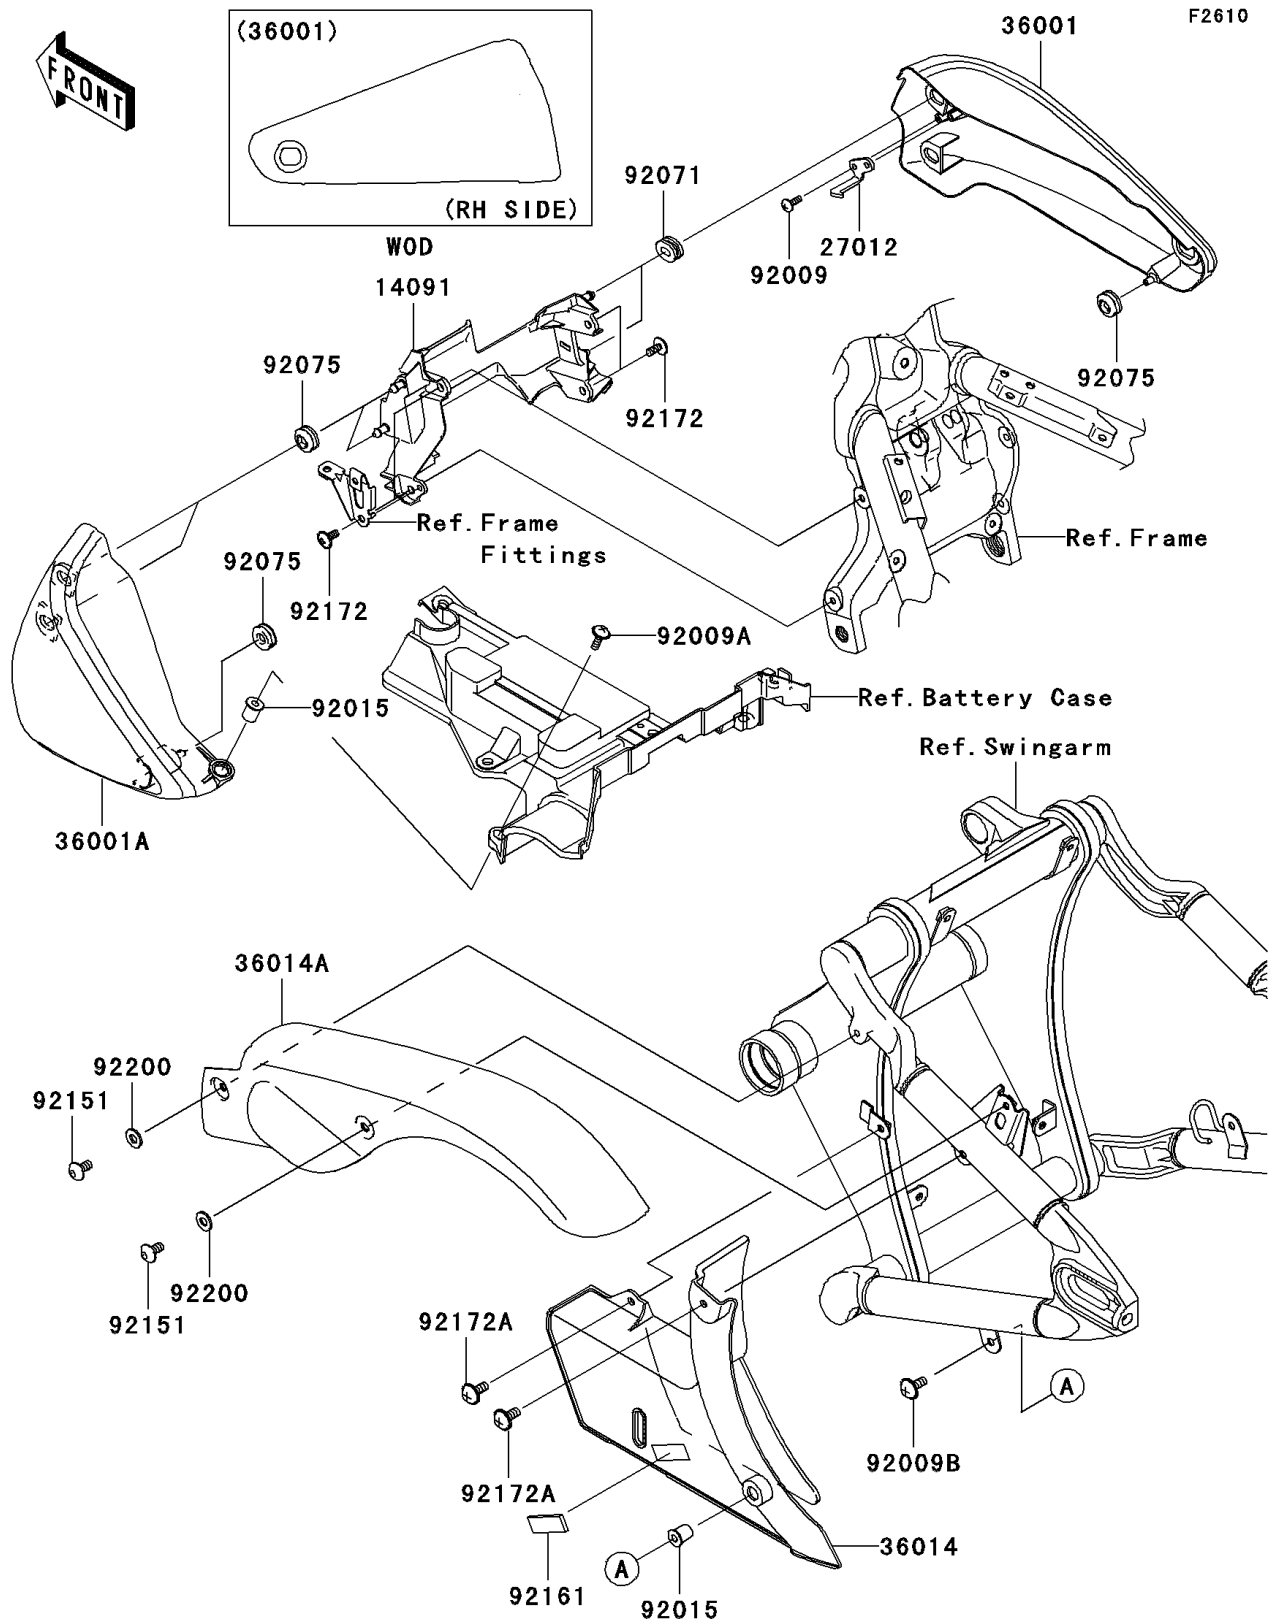

## 2005 Vulcan® 2000 Limited PARTS DIAGRAM

Side Covers/Chain Cover

## 2005 Vulcan® 2000 Limited PARTS LIST

Side Covers/Chain Cover

ITEM NAME	PART NUMBER	QUANTITY
COVER,SIDE COVER,CNT (Ref # 14091)	14091-0237	1
HOOK,SIDE COVER,RH (Ref # 27012)	27012-0025	1
COVER-SIDE,RH,EBONY (Ref # 36001)	36001-0031-H8	1
COVER-SIDE,LH,EBONY (Ref # 36001A)	36001-0035-H8	1
CASE-CHAIN,LWR (Ref # 36014)	36014-0014	1
CASE-CHAIN,UPP (Ref # 36014A)	36014-0026	1
SCREW,TAPPING,4X12,BLACK (Ref # 92009)	92009-1142	1
SCREW,6X25 (Ref # 92009A)	92009-1465	1
SCREW,6X14 (Ref # 92009B)	92009-1662	1
NUT (Ref # 92015)	92015-1700	1
GROMMET (Ref # 92071)	92071-0011	1
DAMPER (Ref # 92075)	92075-1067	1
BOLT,SOCKET,6X12 (Ref # 92151)	92151-1940	1
DAMPER (Ref # 92161)	92161-0124	1
SCREW,6X14 (Ref # 92172)	92172-0004	1
SCREW,6X14 (Ref # 92172A)	92172-0140	1
WASHER,6.5X14.5X1.5 (Ref # 92200)	92200-3775	1