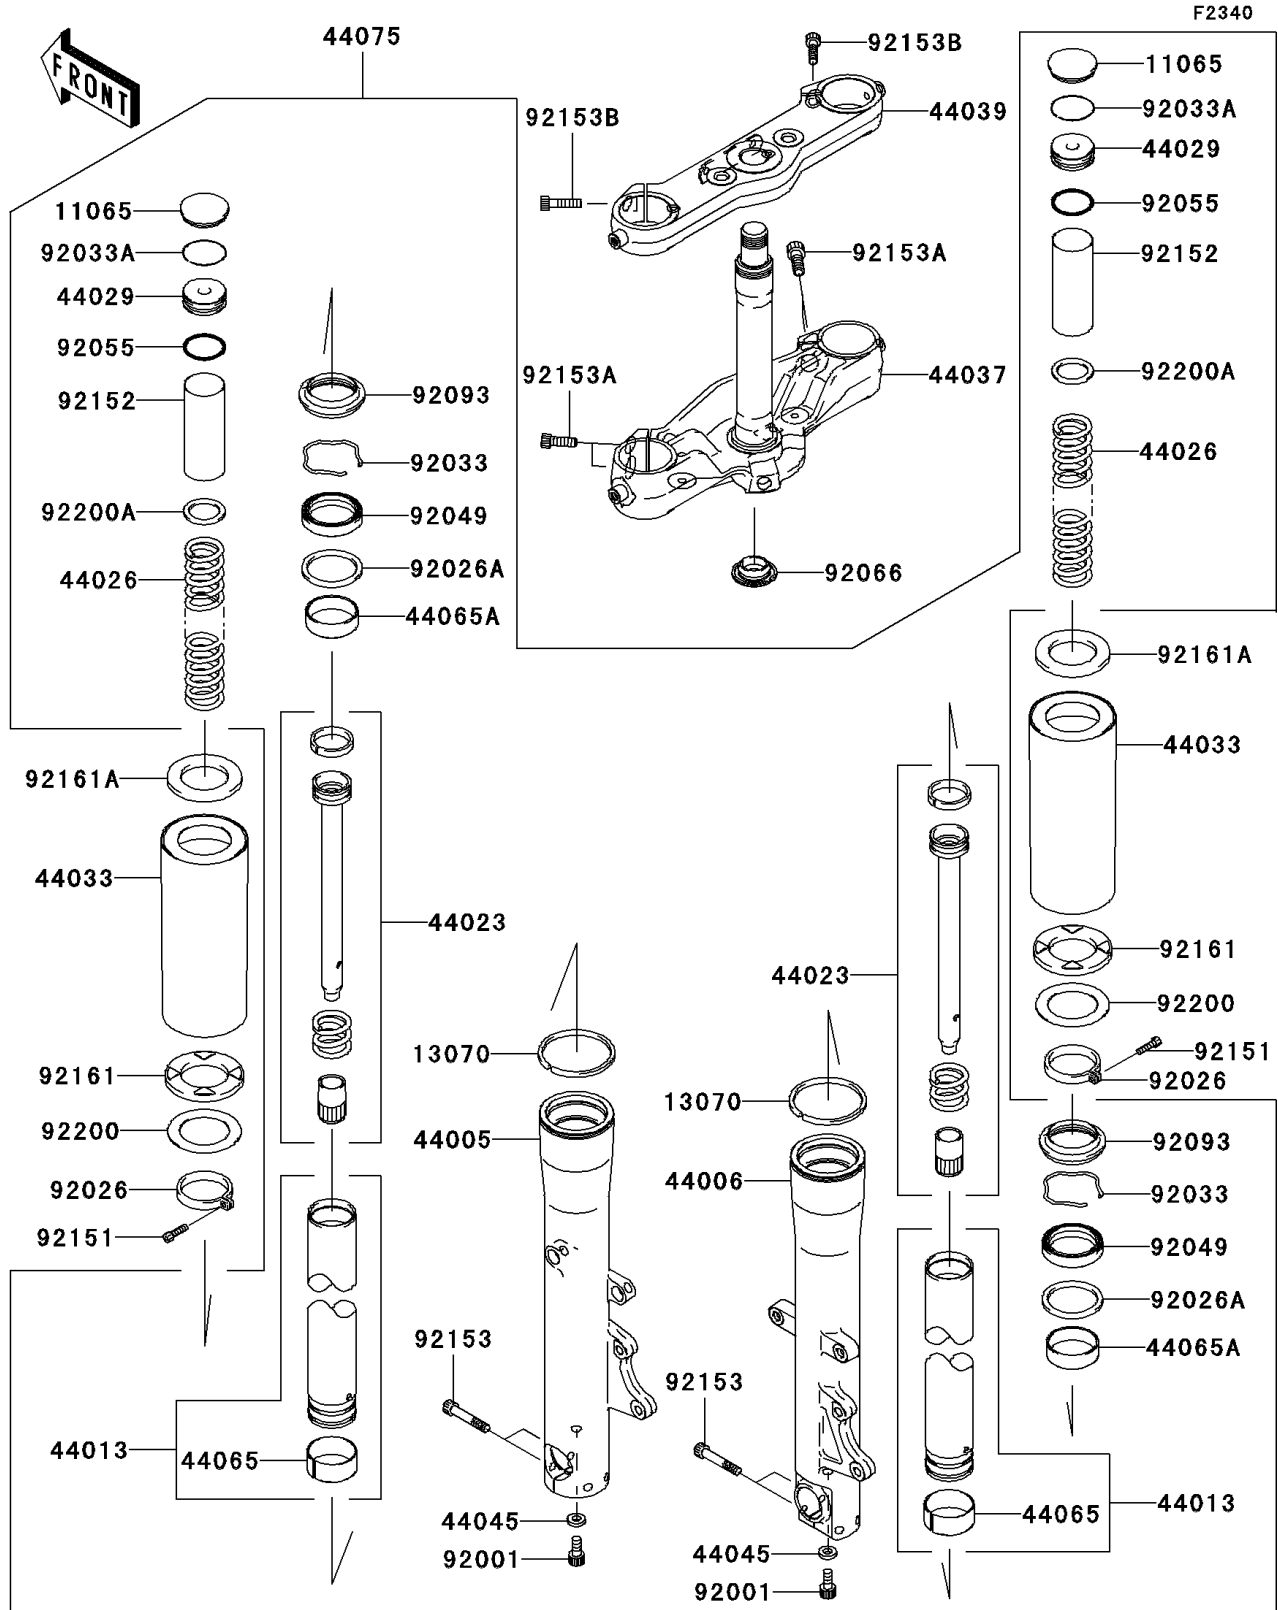

2005 Vulcan® 2000 Limited PARTS DIAGRAM

Front Fork

2005 Vulcan® 2000 Limited PARTS LIST

Front Fork

ITEM NAME	PART NUMBER	QUANTITY
CAP (Ref # 11065)	11065-0034	1
GUIDE (Ref # 13070)	13070-0017	1
PIPE-LEFT FORK OUTER (Ref # 44005)	44005-0008	1
PIPE-RIGHT FORK OUTER (Ref # 44006)	44006-0009	1
PIPE-FORK INNER (Ref # 44013)	44013-0027	1
CYLINDER-SET-FORK (Ref # 44023)	44023-0007	1
SPRING-FRONT FORK (Ref # 44026)	44026-0038	1
SEAT-FORK SPRING (Ref # 44029)	44029-0002	1
COVER-FORK (Ref # 44033)	44033-0019	1
HOLDER-FORK UNDER (Ref # 44037)	44037-0001	1
HOLDER-FORK UPPER (Ref # 44039)	44039-0001	1
GASKET,FORK CYLINDER BOLT (Ref # 44045)	44045-051	1
BUSHING-FRONT FORK (Ref # 44065)	44065-0012	1
BUSHING-FRONT FORK (Ref # 44065A)	44065-0013	1
DAMPER-SET-FORK (Ref # 44075)	44075-0058	1
BOLT,FORK CYLINDER (Ref # 92001)	92001-1464	1
SPACER (Ref # 92026)	92026-0050	1
SPACER (Ref # 92026A)	92026-0054	1
RING-SNAP (Ref # 92033)	92033-0026	1
RING-SNAP (Ref # 92033A)	92033-0027	1
SEAL-OIL (Ref # 92049)	92049-0044	1
RING-O (Ref # 92055)	92055-0055	1
PLUG (Ref # 92066)	92066-0032	1
SEAL,FORK OUTER TUBE (Ref # 92093)	92093-0023	1
BOLT,SOCKET,4X16 (Ref # 92151)	92151-1356	1
COLLAR (Ref # 92152)	92152-0094	1
BOLT (Ref # 92153)	92153-0499	1
BOLT,SOCKET (Ref # 92153A)	92153-0711	1
BOLT,SOCKET (Ref # 92153B)	92153-0712	1

2005 Vulcan® 2000 Limited PARTS LIST

Front Fork

ITEM NAME	PART NUMBER	QUANTITY
DAMPER (Ref # 92161)	92161-0086	1
DAMPER (Ref # 92161A)	92161-0087	1
WASHER (Ref # 92200)	92200-0132	1
WASHER (Ref # 92200A)	92200-0145	1