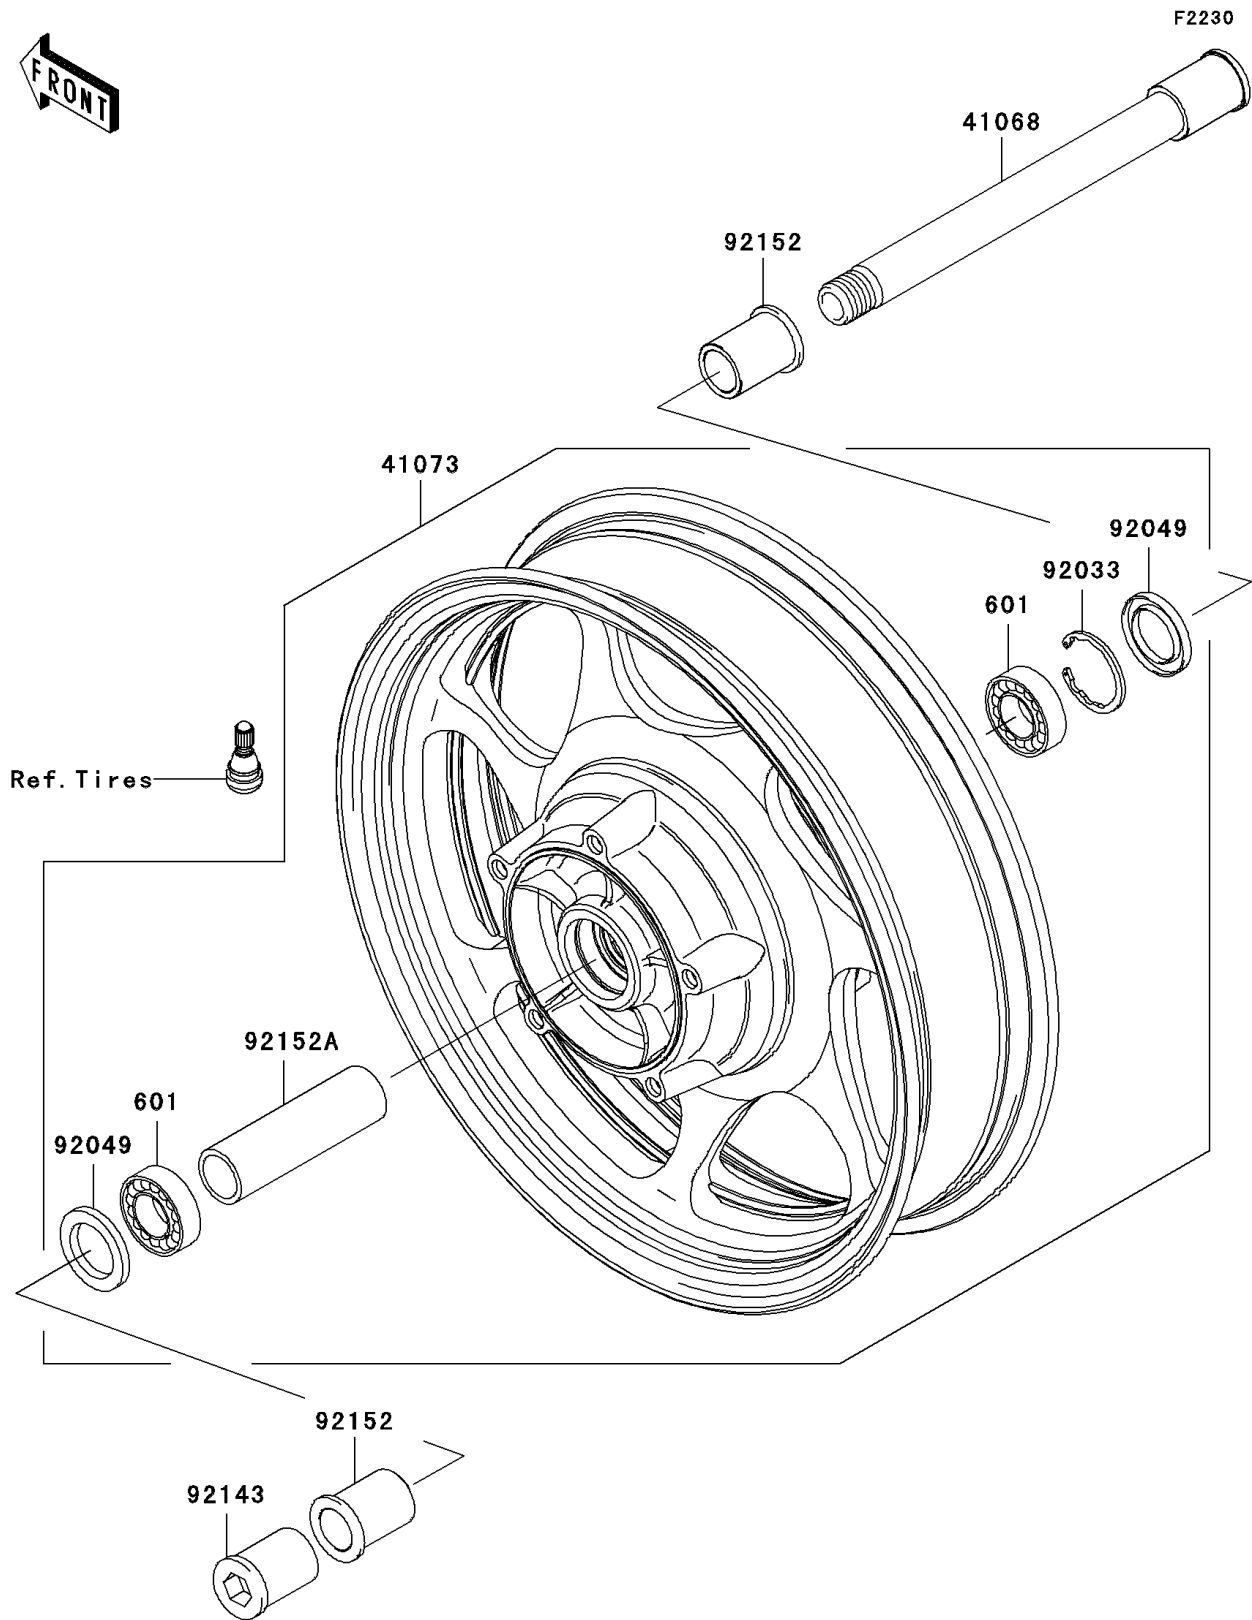

## 2005 Vulcan® 2000 Limited PARTS DIAGRAM

Front Wheel

## 2005 Vulcan® 2000 Limited PARTS LIST

Front Wheel

ITEM NAME	PART NUMBER	QUANTITY
BEARING-BALL,#6005UU (Ref # 601)	601B6005UU	1
AXLE,FR (Ref # 41068)	41068-0028	1
WHEEL-ASSY,FR (Ref # 41073)	41073-0046	1
RING-SNAP,47MM (Ref # 92033)	92033-1042	1
SEAL-OIL,BJN 32 47 5 (Ref # 92049)	92049-1377	1
COLLAR,FR AXLE,LH,L=44.5 (Ref # 92143)	92143-1478	1
COLLAR,FR AXLE,L=44 (Ref # 92152)	92152-0182	1
COLLAR,FR HUB,L=109 (Ref # 92152A)	92152-1308	1