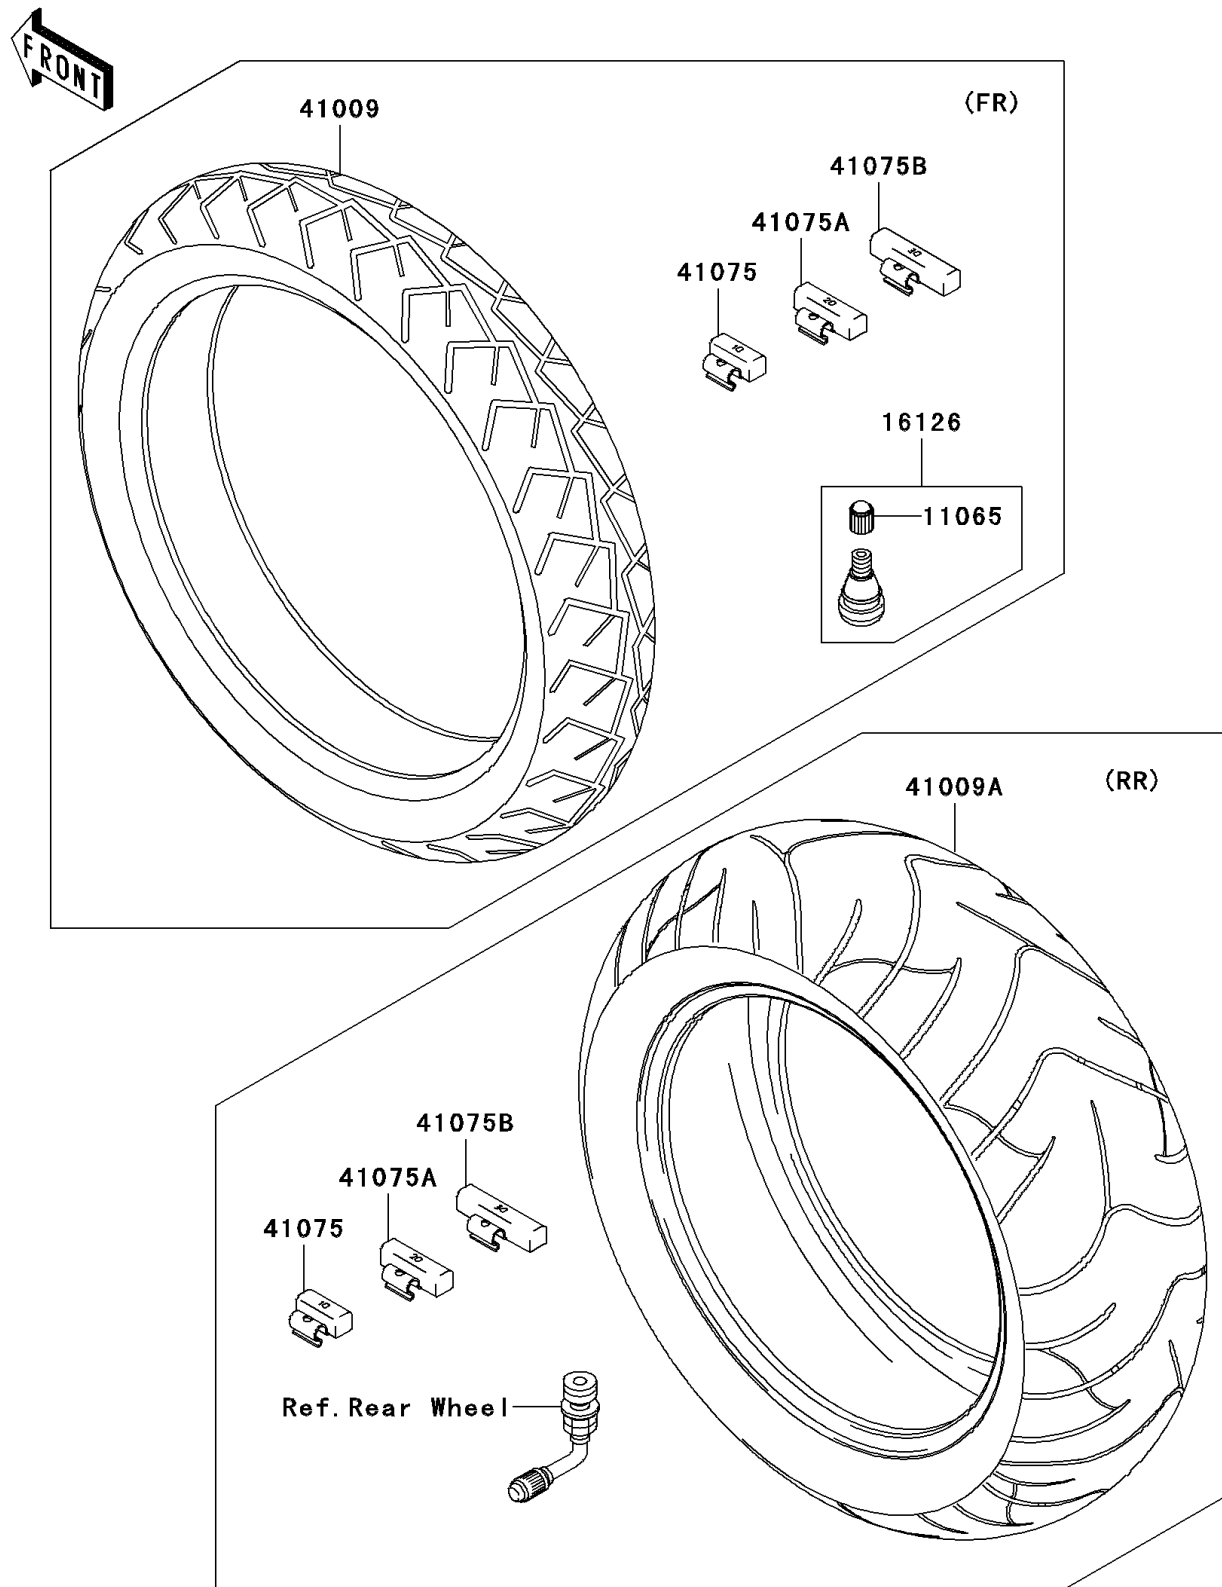

2005 Vulcan® 2000 Limited PARTS DIAGRAM

Tires

F2210

2005 Vulcan® 2000 Limited PARTS LIST

Tires

ITEM NAME	PART NUMBER	QUANTITY
CAP (Ref # 11065)	11065-1112	1
VALVE,TIRE (Ref # 16126)	16126-1140	1
TIRE,FR,150/80R16 71V,BT020F(B (Ref # 41009)	41009-0012	1
TIRE,RR,200/60R16 79V,BT020R(B (Ref # 41009A)	41009-0013	1
BALANCER-WHEEL,10G,SILVER (Ref # 41075)	41075-0007	1
BALANCER-WHEEL,20G,SILVER (Ref # 41075A)	41075-0008	1
BALANCER-WHEEL,30G,SILVER (Ref # 41075B)	41075-0009	1