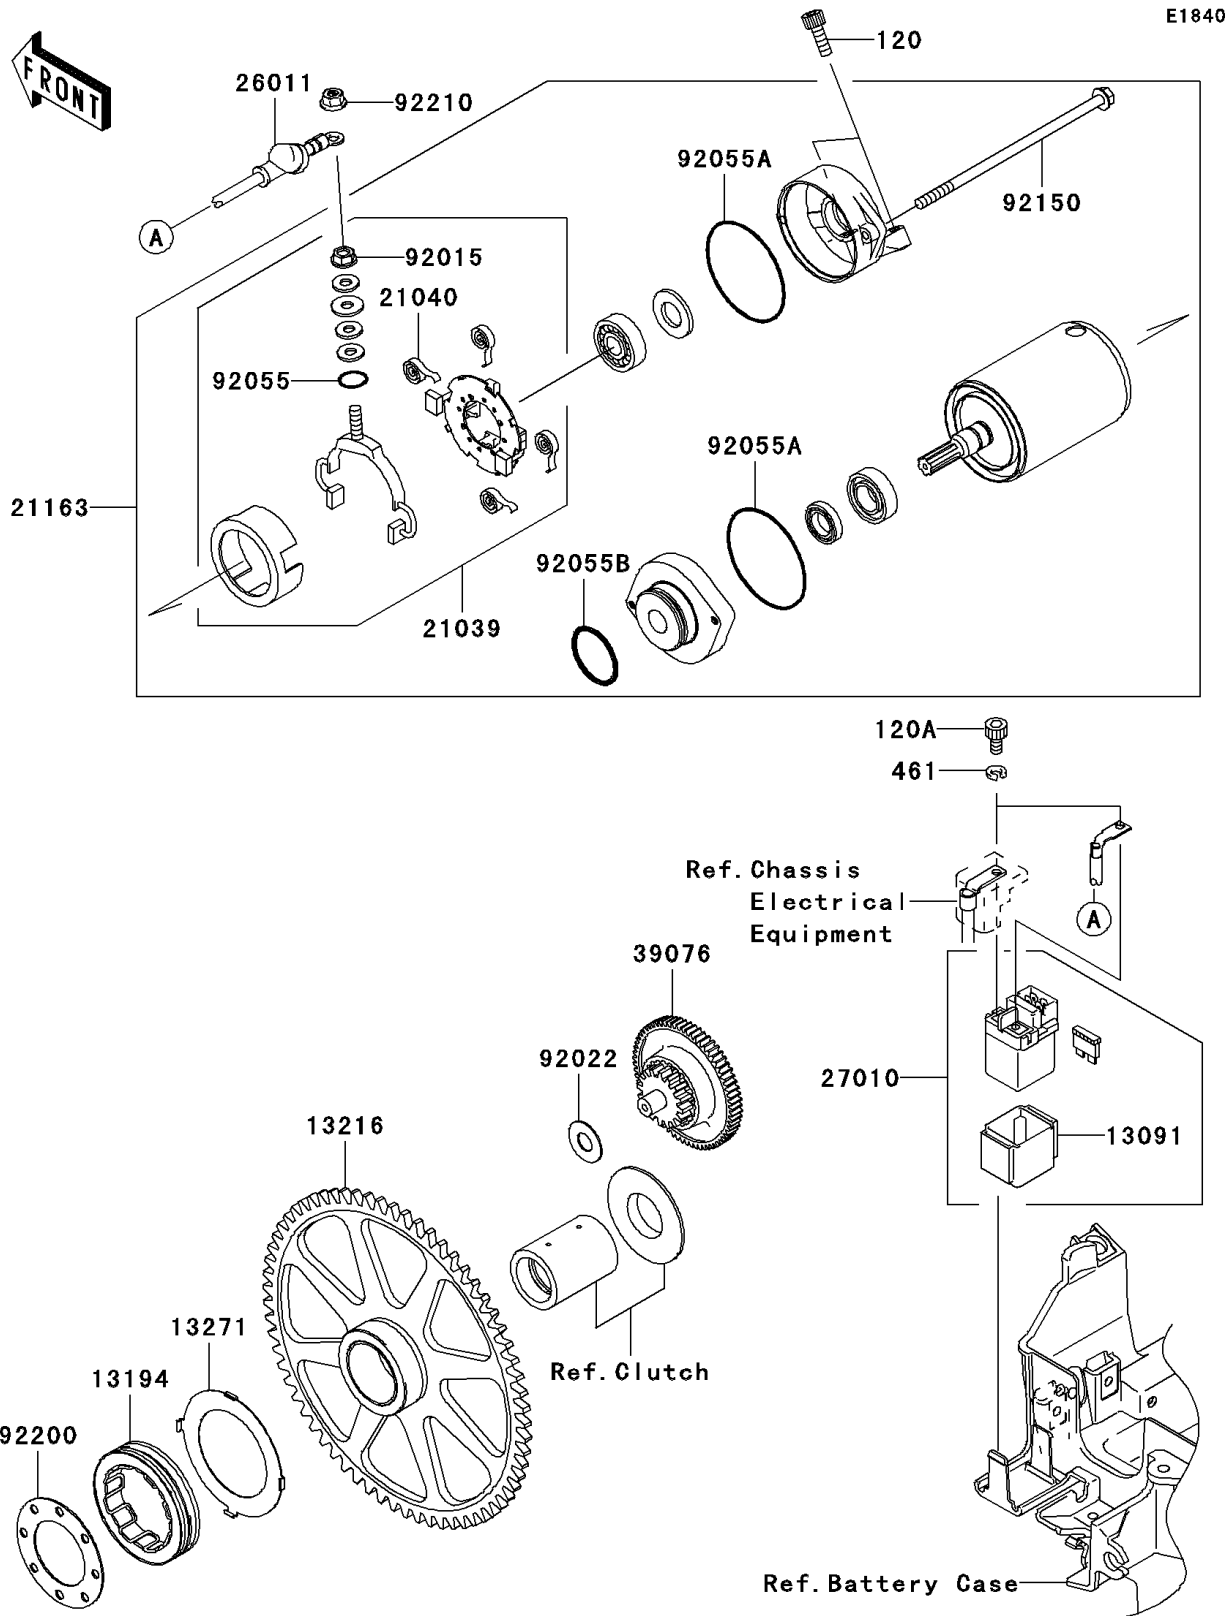

2005 Vulcan® 2000 Limited PARTS DIAGRAM

Starter Motor

2005 Vulcan® 2000 Limited PARTS LIST

Starter Motor

ITEM NAME	PART NUMBER	QUANTITY
BOLT-SOCKET (Ref # 120)	120R0622	1
BOLT-SOCKET (Ref # 120A)	120S0510	1
WASHER-SPRING,5MM,BLACK (Ref # 461)	461K0500	1
HOLDER,MAGNETIC SWITCH (Ref # 13091)	13091-1884	1
CLUTCH-ONEWAY (Ref # 13194)	13194-0001	1
GEAR-COMP (Ref # 13216)	13216-0010	1
PLATE (Ref # 13271)	13271-0037	1
BRUSH,CARBON (Ref # 21039)	21039-1060	1
SPRING-BRUSH (Ref # 21040)	21040-1055	1
STARTER-ELECTRIC (Ref # 21163)	21163-0001	1
WIRE-LEAD,STARTER MOTOR (Ref # 26011)	26011-0044	1
SWITCH,MAGNETIC (Ref # 27010)	27010-1327	1
LIMITER,STARTER IDLE GEAR (Ref # 39076)	39076-0001	1
NUT,STARTER MOTOR (Ref # 92015)	92015-1476	1
WASHER,12X27.5X1.0 (Ref # 92022)	92022-1852	1
RING-O,4.5X2.0 (Ref # 92055)	92055-1370	1
RING-O,STARTER MOTOR (Ref # 92055A)	92055-1381	1
RING-O,37MM (Ref # 92055B)	92055-1393	1
BOLT,STARTER MOTOR (Ref # 92150)	92150-1913	1
WASHER,44X73.5X1.2 (Ref # 92200)	92200-0019	1
NUT,6MM (Ref # 92210)	92210-0188	1