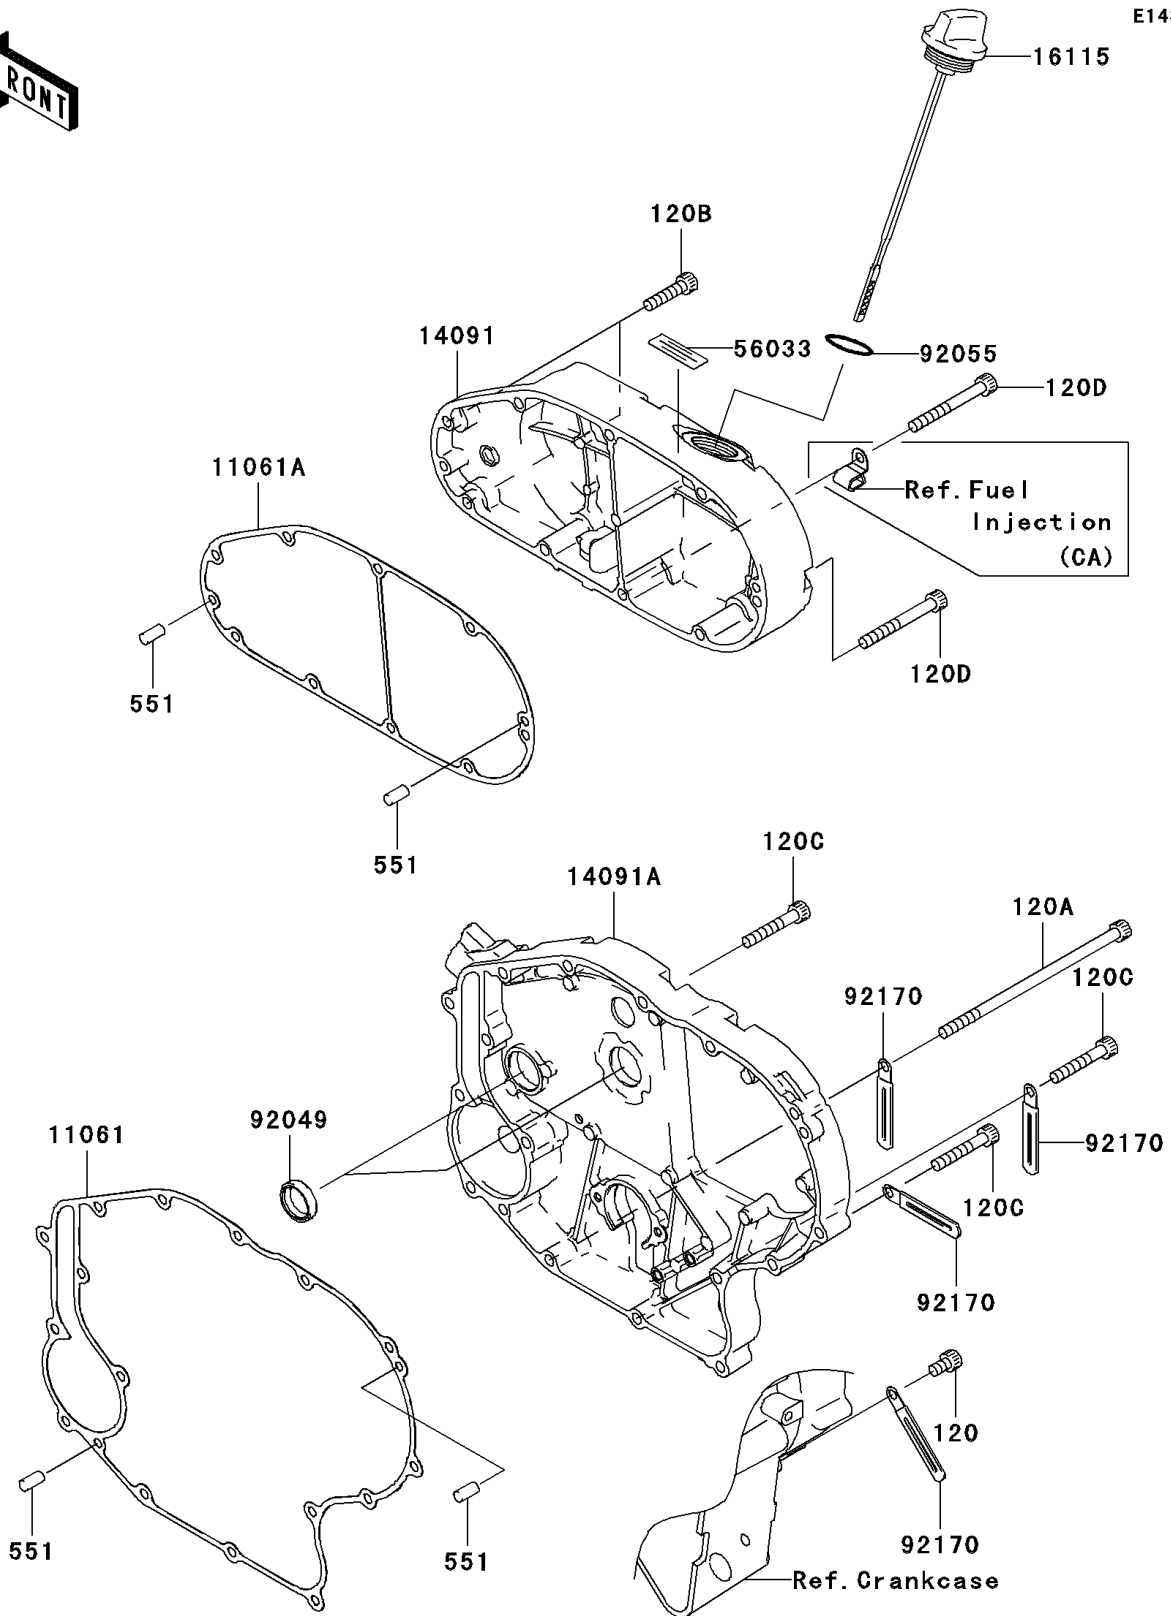

2005 Vulcan® 2000 Limited PARTS DIAGRAM

Right Engine Cover(s)

E1436

2005 Vulcan® 2000 Limited PARTS LIST

Right Engine Cover(s)

ITEM NAME	PART NUMBER	QUANTITY
BOLT-SOCKET (Ref # 120)	120R0610	1
BOLT-SOCKET (Ref # 120A)	120R06125	1
BOLT-SOCKET (Ref # 120B)	120R0625	1
BOLT-SOCKET (Ref # 120C)	120R0635	1
BOLT-SOCKET (Ref # 120D)	120R0650	1
PIN-DOWEL,6X12 (Ref # 551)	551A0612	1
GASKET,TRANSMISSION,INSIDE (Ref # 11061)	11061-0017	1
GASKET,TRANSMISSION,OUTSIDE (Ref # 11061A)	11061-0018	1
COVER,TRANSMISSION OUTSIDE (Ref # 14091)	14091-0263	1
COVER,TRANSMISSION,INSIDE (Ref # 14091A)	14091-0431	1
CAP-OIL FILLER (Ref # 16115)	16115-0010	1
LABEL-MANUAL,OIL CAPACITY (Ref # 56033)	56033-0050	1
SEAL-OIL,20X26X6 (Ref # 92049)	92049-0019	1
RING-O,31.7X2.4 (Ref # 92055)	92055-049	1
CLAMP (Ref # 92170)	92170-1514	1