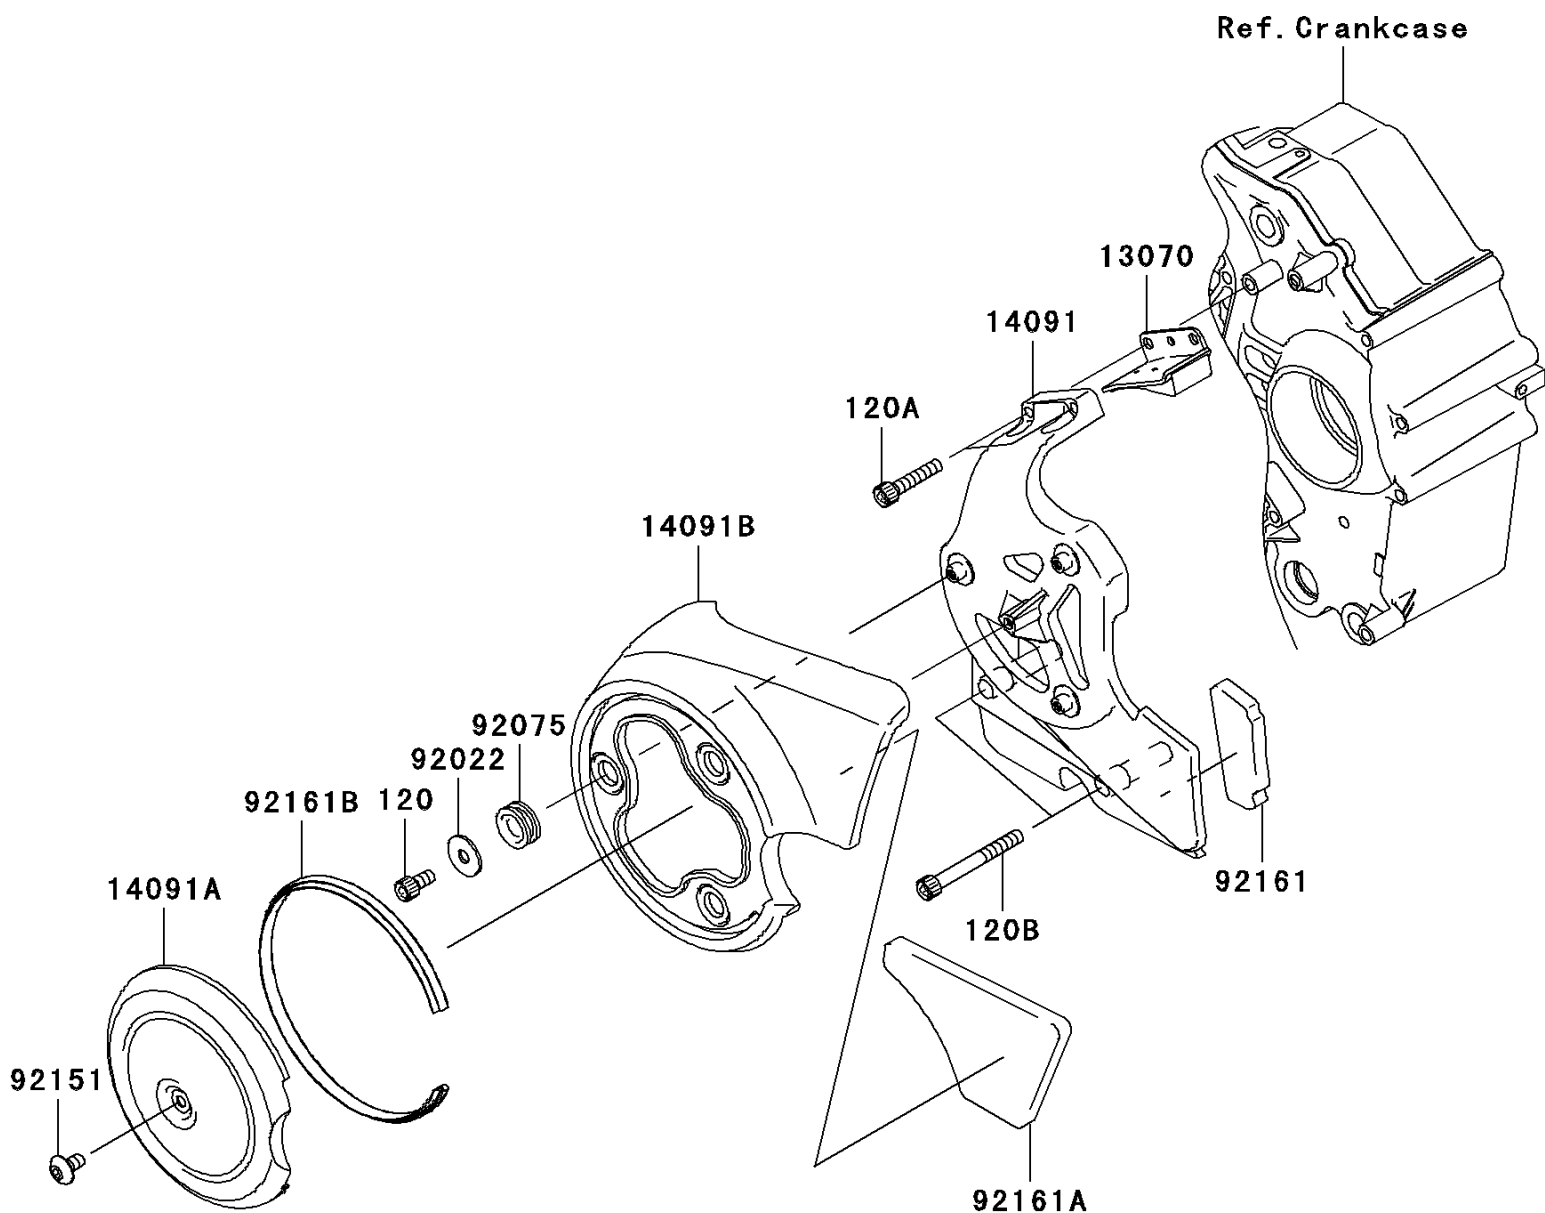

2005 Vulcan® 2000 Limited PARTS DIAGRAM

Chain Cover

E1433

2005 Vulcan® 2000 Limited PARTS LIST

Chain Cover

ITEM NAME	PART NUMBER	QUANTITY
BOLT-SOCKET (Ref # 120)	120R0612	1
BOLT-SOCKET (Ref # 120A)	120W0630	1
BOLT-SOCKET (Ref # 120B)	120W0655	1
GUIDE,BELT (Ref # 13070)	13070-0039	1
COVER,PULLY,INSIDE (Ref # 14091)	14091-0040	1
COVER,PULLY,OUTSIDE (Ref # 14091A)	14091-0042	1
COVER,PULLY MIDDLE (Ref # 14091B)	14091-0247	1
WASHER,6.5X20X1.5 (Ref # 92022)	92022-3710	1
DAMPER (Ref # 92075)	92075-1634	1
BOLT,SOCKET,6X12 (Ref # 92151)	92151-1940	1
DAMPER (Ref # 92161)	92161-0098	1
DAMPER (Ref # 92161A)	92161-0099	1
DAMPER (Ref # 92161B)	92161-0136	1