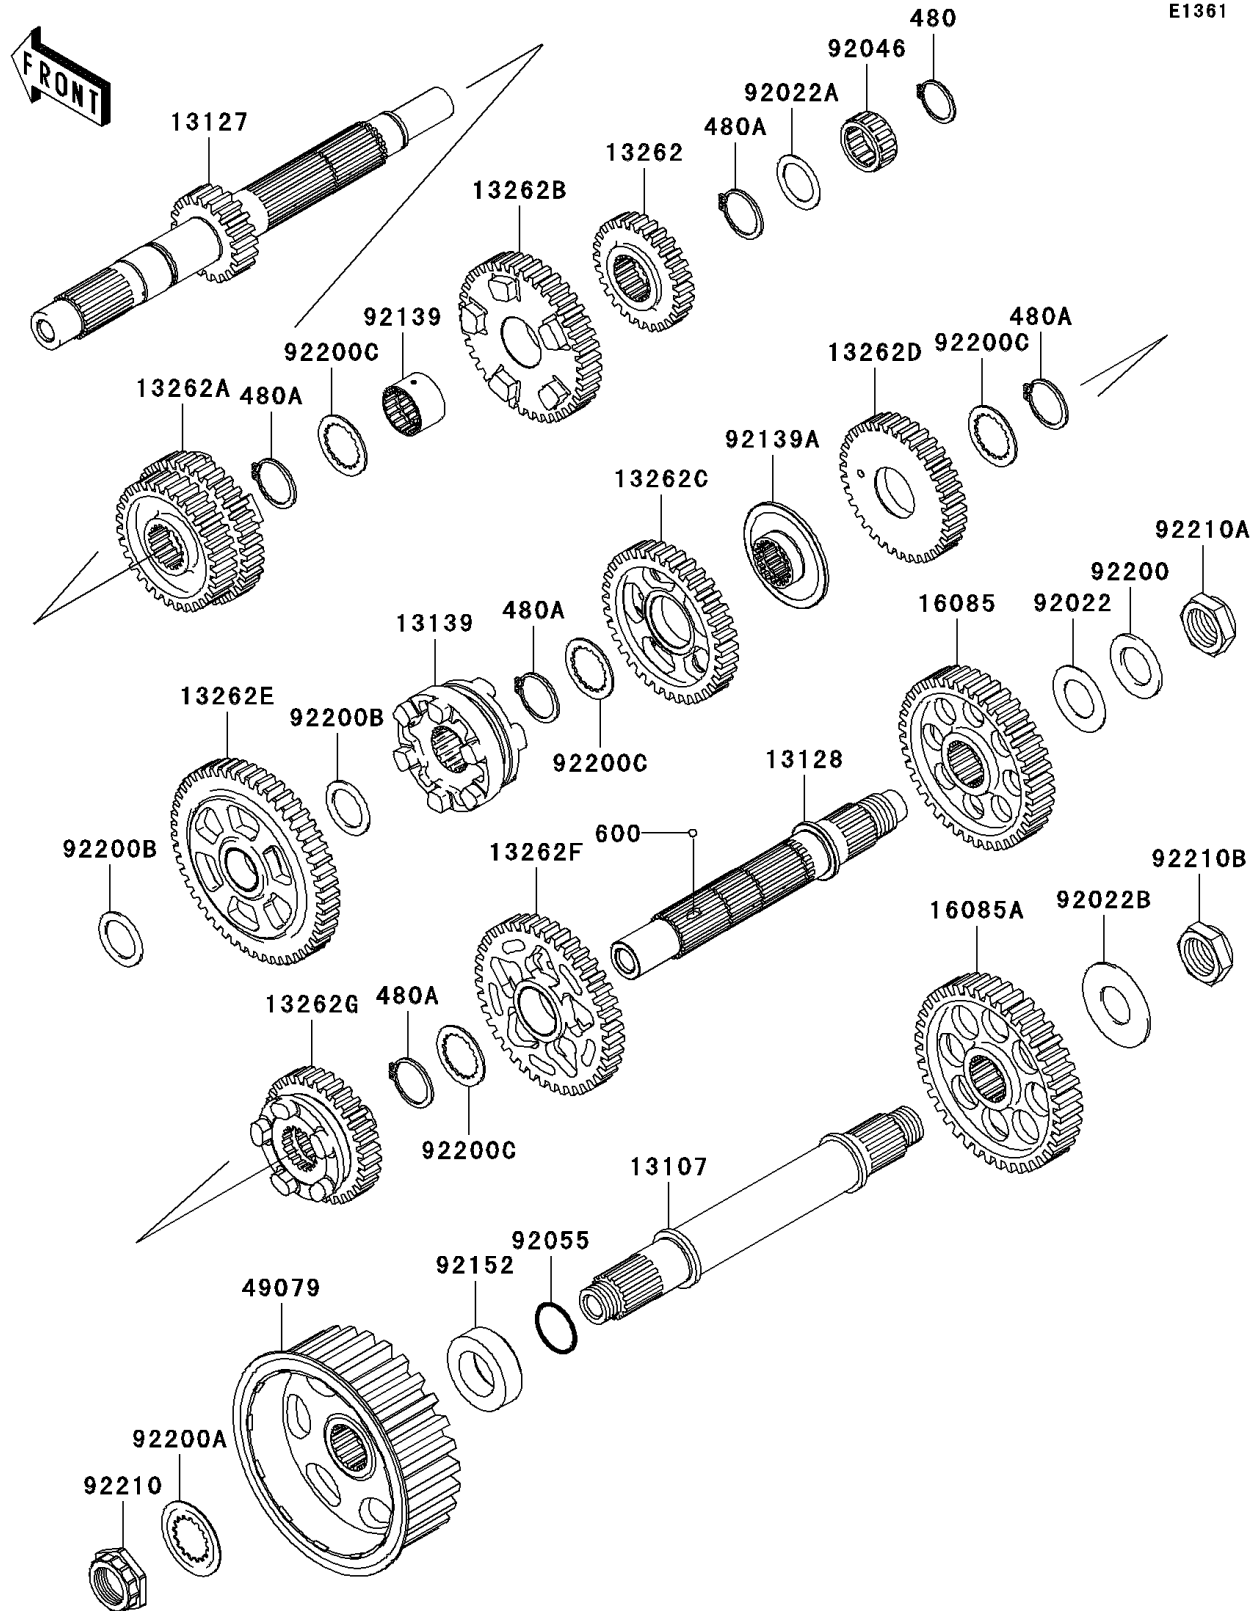

2005 Vulcan® 2000 Limited PARTS DIAGRAM

Transmission

2005 Vulcan® 2000 Limited PARTS LIST

Transmission

ITEM NAME	PART NUMBER	QUANTITY
CIRCLIP-TYPE-C,25MM (Ref # 480)	480J2500	1
CIRCLIP (Ref # 480A)	480J2900	1
BALL-STEEL,5/32" (Ref # 600)	600A0500	1
SHAFT,PULLEY (Ref # 13107)	13107-0066	1
SHAFT-TRANSMISSION INPUT (Ref # 13127)	13127-0003	1
SHAFT-TRANSMISSION OUTPUT (Ref # 13128)	13128-0013	1
SHIFTER,OUTPUT (Ref # 13139)	13139-0001	1
GEAR,INPUT 2ND,27T (Ref # 13262)	13262-0004	1
GEAR,INPUT 3RD&4TH,32T&33T (Ref # 13262A)	13262-0005	1
GEAR,INPUT 5TH,37T (Ref # 13262B)	13262-0006	1
GEAR,OUTPUT 3RD,39T (Ref # 13262C)	13262-0008	1
GEAR,OUTPUT 4TH,31T (Ref # 13262D)	13262-0009	1
GEAR,OUTPUT LOW,51T (Ref # 13262E)	13262-0010	1
GEAR,OUTPUT 2ND,44T (Ref # 13262F)	13262-0011	1
GEAR,OUTPUT 5TH,27T (Ref # 13262G)	13262-0012	1
GEAR,TRANSFER,41T (Ref # 16085)	16085-0004	1
GEAR,TRANSFER,50T (Ref # 16085A)	16085-0032	1
PULLEY-BELT (Ref # 49079)	49079-0005	1
WASHER,25.3X44X1 (Ref # 92022)	92022-1390	1
WASHER,25.5X36X1.0 (Ref # 92022A)	92022-1855	1
WASHER,25.3X56X2.0 (Ref # 92022B)	92022-1857	1
BEARING-NEEDLE,KT 253515E02 C3 (Ref # 92046)	92046-0007	1
RING-O,29.7X2.4 (Ref # 92055)	92055-0006	1
BUSHING (Ref # 92139)	92139-0006	1
BUSHING,OUTPUT 3RD-4TH GEAR (Ref # 92139A)	92139-0007	1
COLLAR,30X50X16 (Ref # 92152)	92152-0021	1
WASHER,25.5X42X2.6 (Ref # 92200)	92200-0016	1
WASHER,31X50X1 (Ref # 92200A)	92200-0017	1
WASHER,25.5X36X1.6 (Ref # 92200B)	92200-0116	1

2005 Vulcan® 2000 Limited PARTS LIST

Transmission

ITEM NAME	PART NUMBER	QUANTITY
WASHER,30.3X40X1.5 (Ref # 92200C)	92200-1381	1
NUT,25MM (Ref # 92210)	92210-0060	1
NUT,LEFT HANDED,25MM (Ref # 92210A)	92210-0136	1
NUT,25MM (Ref # 92210B)	92210-0138	1