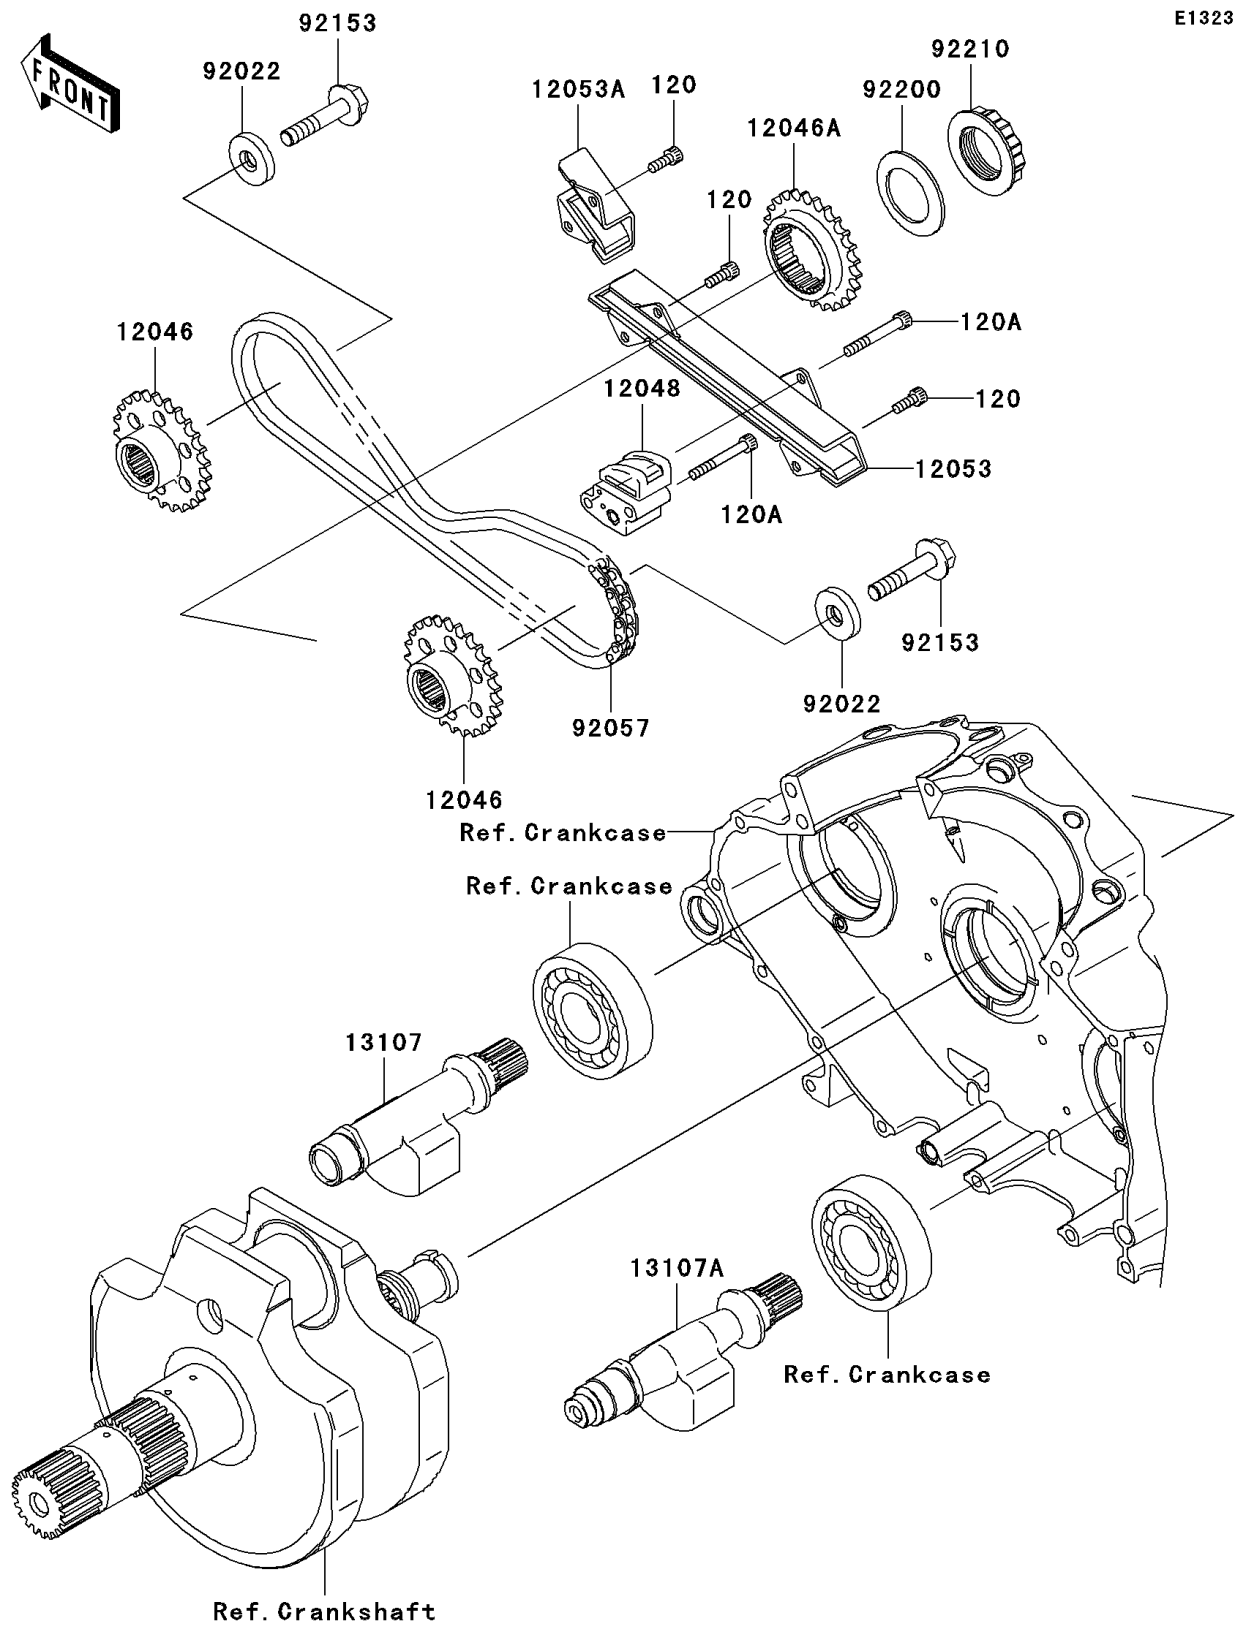

2005 Vulcan® 2000 Limited PARTS DIAGRAM

Balancer

E1323

2005 Vulcan® 2000 Limited PARTS LIST

Balancer

ITEM NAME	PART NUMBER	QUANTITY
BOLT-SOCKET,6X16 (Ref # 120)	120P0616	1
BOLT-SOCKET,6X45 (Ref # 120A)	120P0645	1
SPROCKET,FR&RR (Ref # 12046)	12046-0007	1
SPROCKET (Ref # 12046A)	12046-0008	1
TENSIONER-ASSY (Ref # 12048)	12048-0005	1
GUIDE-CHAIN,LONG (Ref # 12053)	12053-0003	1
GUIDE-CHAIN,SHORT (Ref # 12053A)	12053-0004	1
SHAFT,FR (Ref # 13107)	13107-0004	1
SHAFT,RR (Ref # 13107A)	13107-0005	1
WASHER,10X33X6 (Ref # 92022)	92022-1906	1
CHAIN,DID 06HD(F) SDH (Ref # 92057)	92057-0028	1
BOLT,10X50 (Ref # 92153)	92153-0317	1
WASHER,36.5X56X3.2 (Ref # 92200)	92200-0014	1
NUT,36MM (Ref # 92210)	92210-0059	1