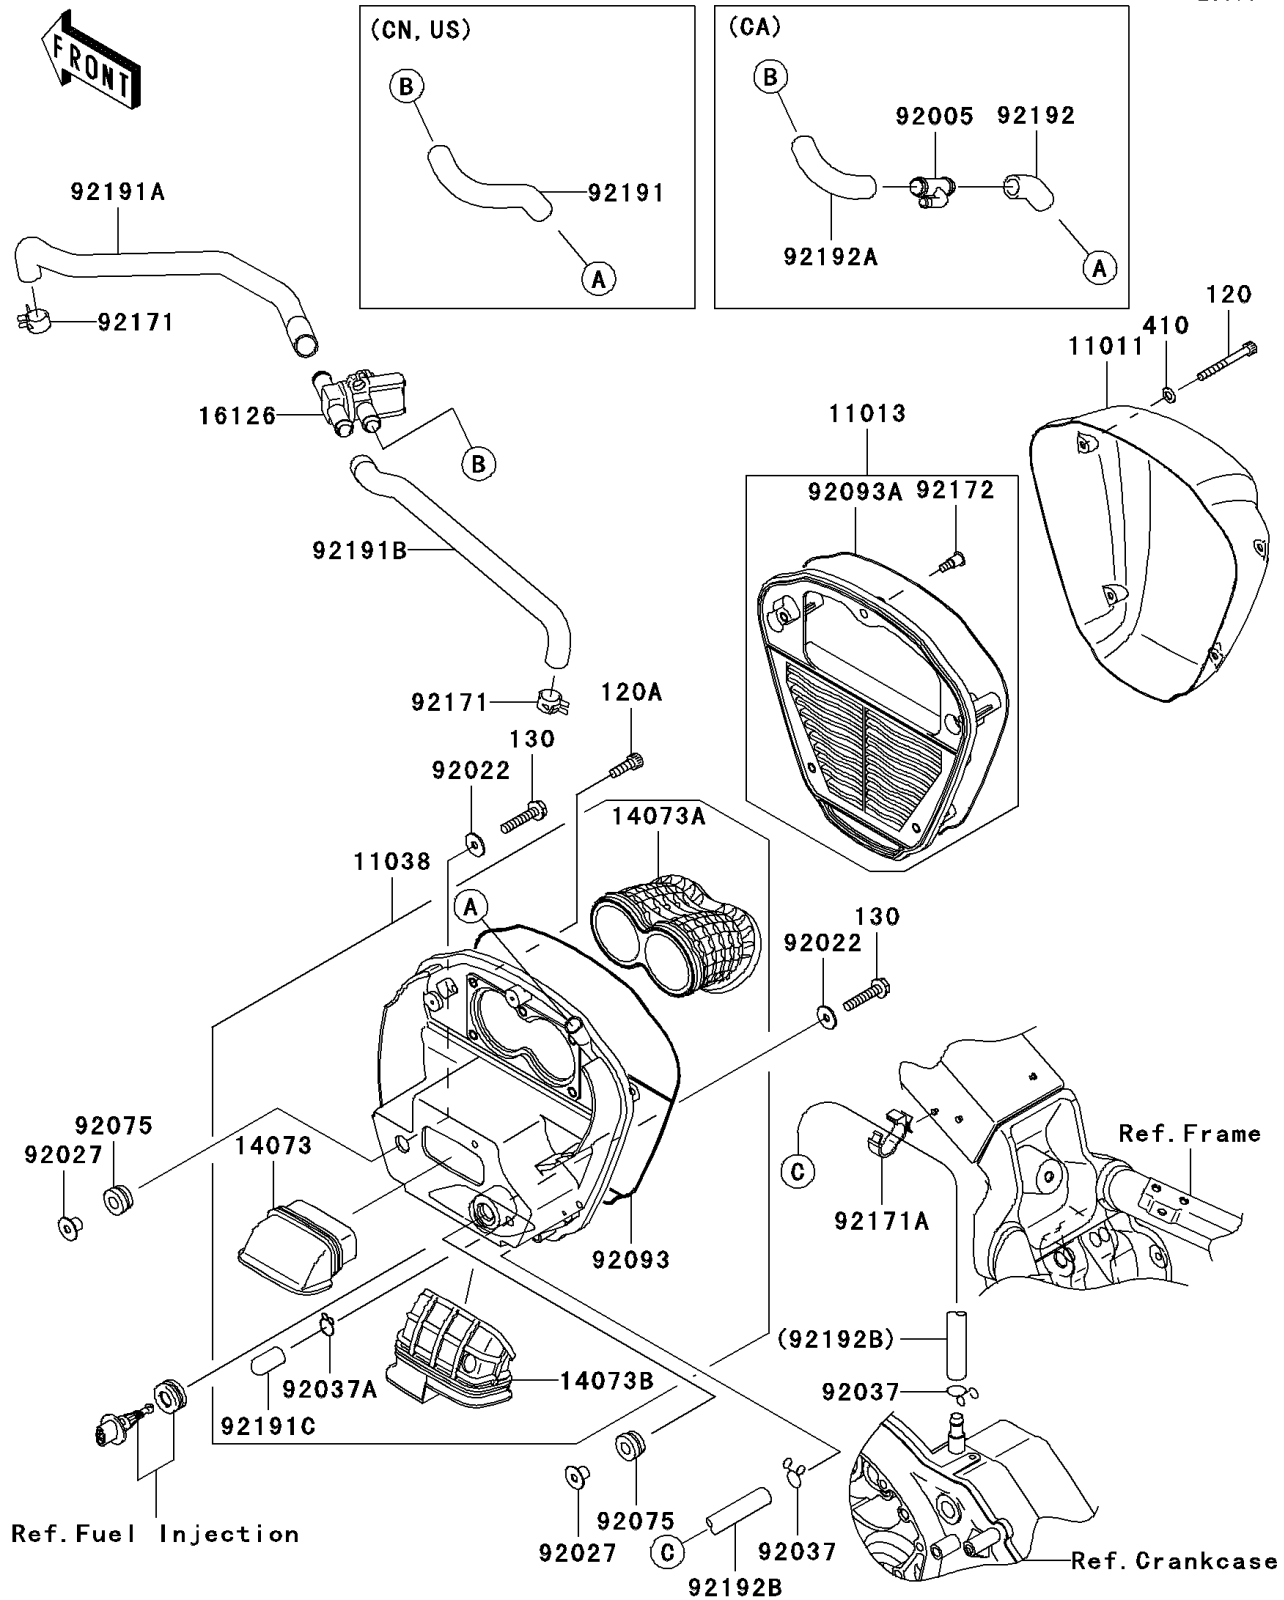

## 2005 Vulcan® 2000 Limited PARTS DIAGRAM

Air Cleaner

E1130

## 2005 Vulcan® 2000 Limited PARTS LIST

Air Cleaner

ITEM NAME	PART NUMBER	QUANTITY
BOLT-SOCKET (Ref # 120)	120R0545	1
BOLT-SOCKET (Ref # 120A)	120W0618	1
BOLT-FLANGED,6X30 (Ref # 130)	130H0630	1
W-PLAIN-S,5MM (Ref # 410)	410S0500	1
CASE-AIR FILTER,COVER (Ref # 11011)	11011-0049	1
ELEMENT-AIR FILTER (Ref # 11013)	11013-0002	1
CASE-ASSY-AIR FILTER (Ref # 11038)	11038-0003	1
DUCT,INTAKE (Ref # 14073)	14073-0007	1
DUCT,THROTTLE (Ref # 14073A)	14073-0008	1
DUCT,INTAKE (Ref # 14073B)	14073-0047	1
VALVE,AIR CUT (Ref # 16126)	16126-1437	1
WASHER,6.5X20X1.6 (Ref # 92022)	92022-1557	1
COLLAR,L=12 (Ref # 92027)	92027-1062	1
CLAMP (Ref # 92037)	92037-1468	1
CLAMP,14.5MM (Ref # 92037A)	92037-1900	1
DAMPER,RUBBER (Ref # 92075)	92075-1123	1
SEAL (Ref # 92093)	92093-0004	1
SEAL (Ref # 92093A)	92093-0005	1
CLAMP (Ref # 92171)	92171-0332	1
CLAMP,DIA=15 (Ref # 92171A)	92171-1424	1
SCREW,5X16.5 (Ref # 92172)	92172-0091	1
TUBE,ACV-FR HEAD (Ref # 92191A)	92191-0012	1
TUBE,ACV-RR HEAD (Ref # 92191B)	92191-0013	1
TUBE (Ref # 92191C)	92191-1704	1
TUBE,9X15X800 (Ref # 92192B)	92192-0135	1
FITTING (Ref # 92005)	92005-0006	1
TUBE,AIR CLEANER-ACV (Ref # 92191)	92191-0011	1
TUBE,AIR CLEANER-FITTING (Ref # 92192)	92192-0016	1
TUBE,FITTING-ACV (Ref # 92192A)	92192-0017	1