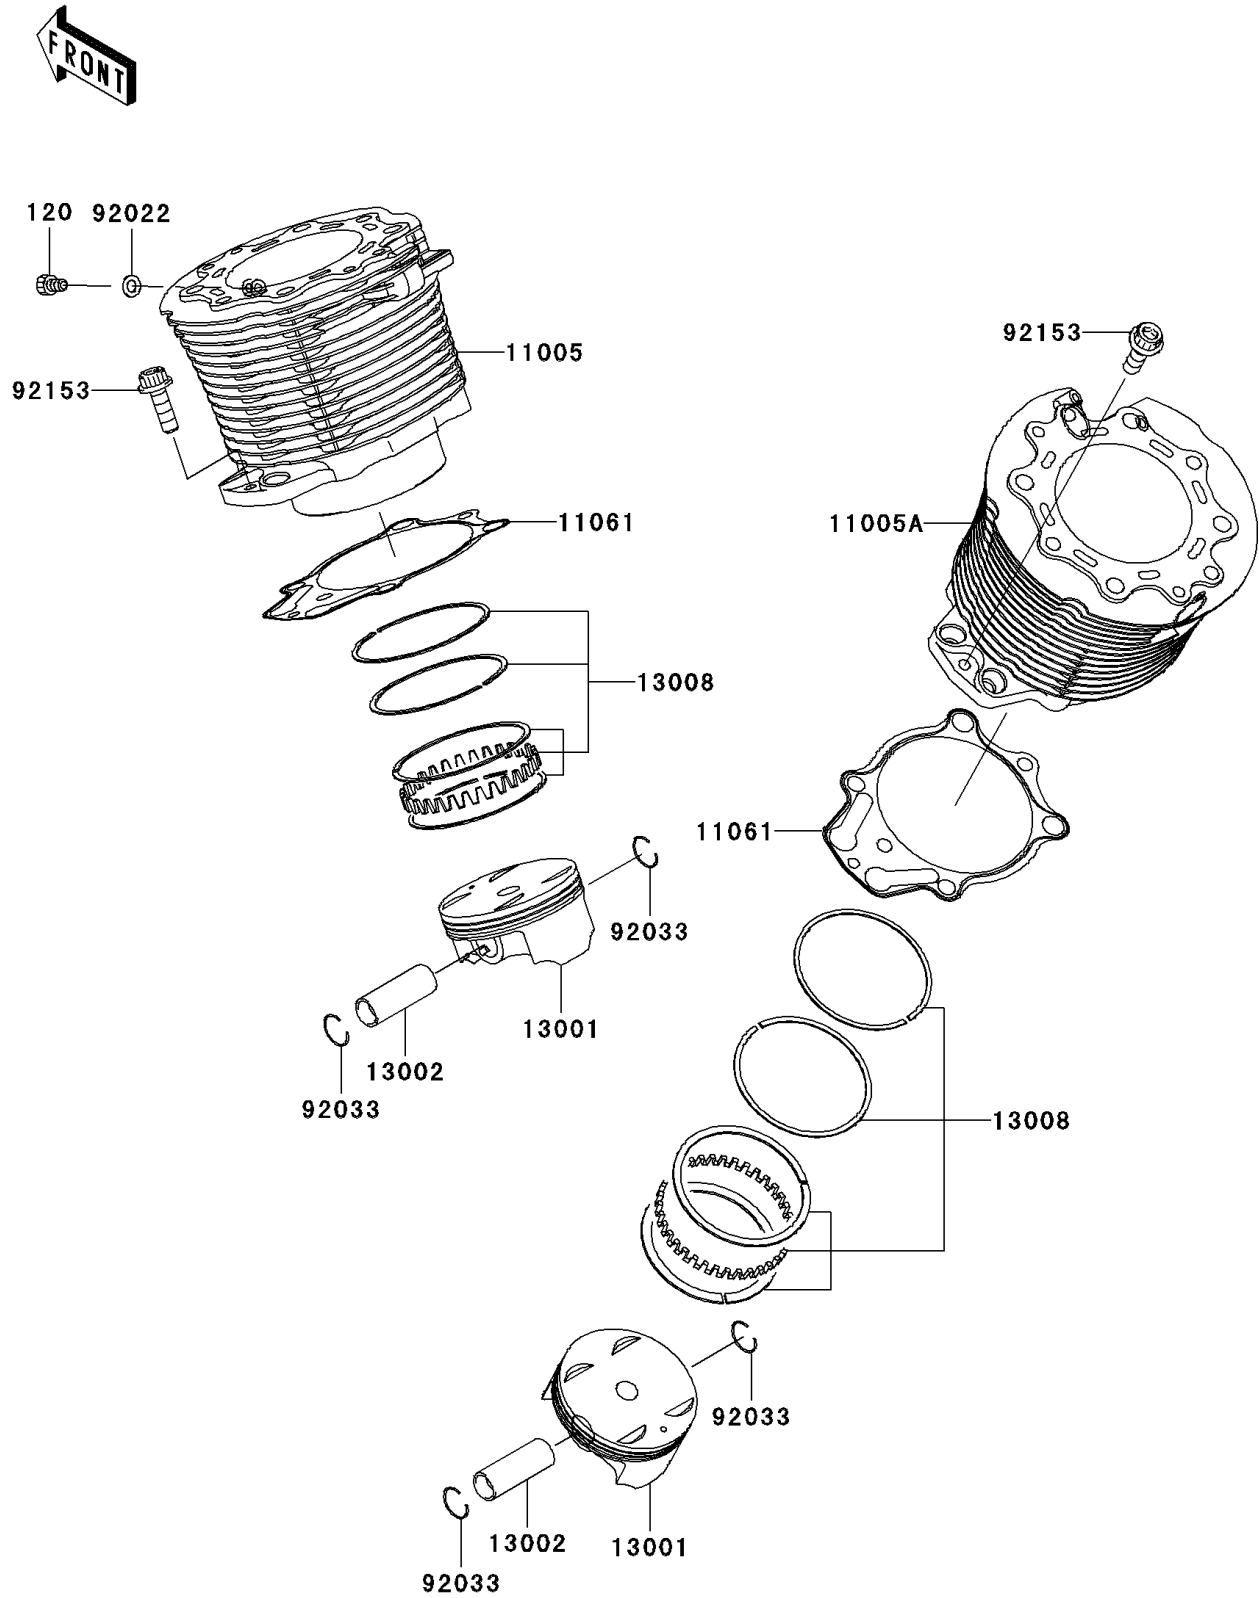

2005 Vulcan® 2000 Limited PARTS DIAGRAM

Cylinder/Piston(s)

E1120

2005 Vulcan® 2000 Limited PARTS LIST

Cylinder/Piston(s)

ITEM NAME	PART NUMBER	QUANTITY
BOLT-SOCKET (Ref # 120)	120R0610	1
CYLINDER-ENGINE,FR (Ref # 11005)	11005-0040	1
CYLINDER-ENGINE,RR (Ref # 11005A)	11005-0041	1
GASKET,CYLINDER BASE (Ref # 11061)	11061-0010	1
PISTON-ENGINE (Ref # 13001)	13001-0003	1
PIN-PISTON (Ref # 13002)	13002-0001	1
RING-SET-PISTON (Ref # 13008)	13008-0001	1
WASHER,6.2X11X1 (Ref # 92022)	92022-304	1
RING-SNAP (Ref # 92033)	92033-3721	1
BOLT,8X25 (Ref # 92153)	92153-0313	1