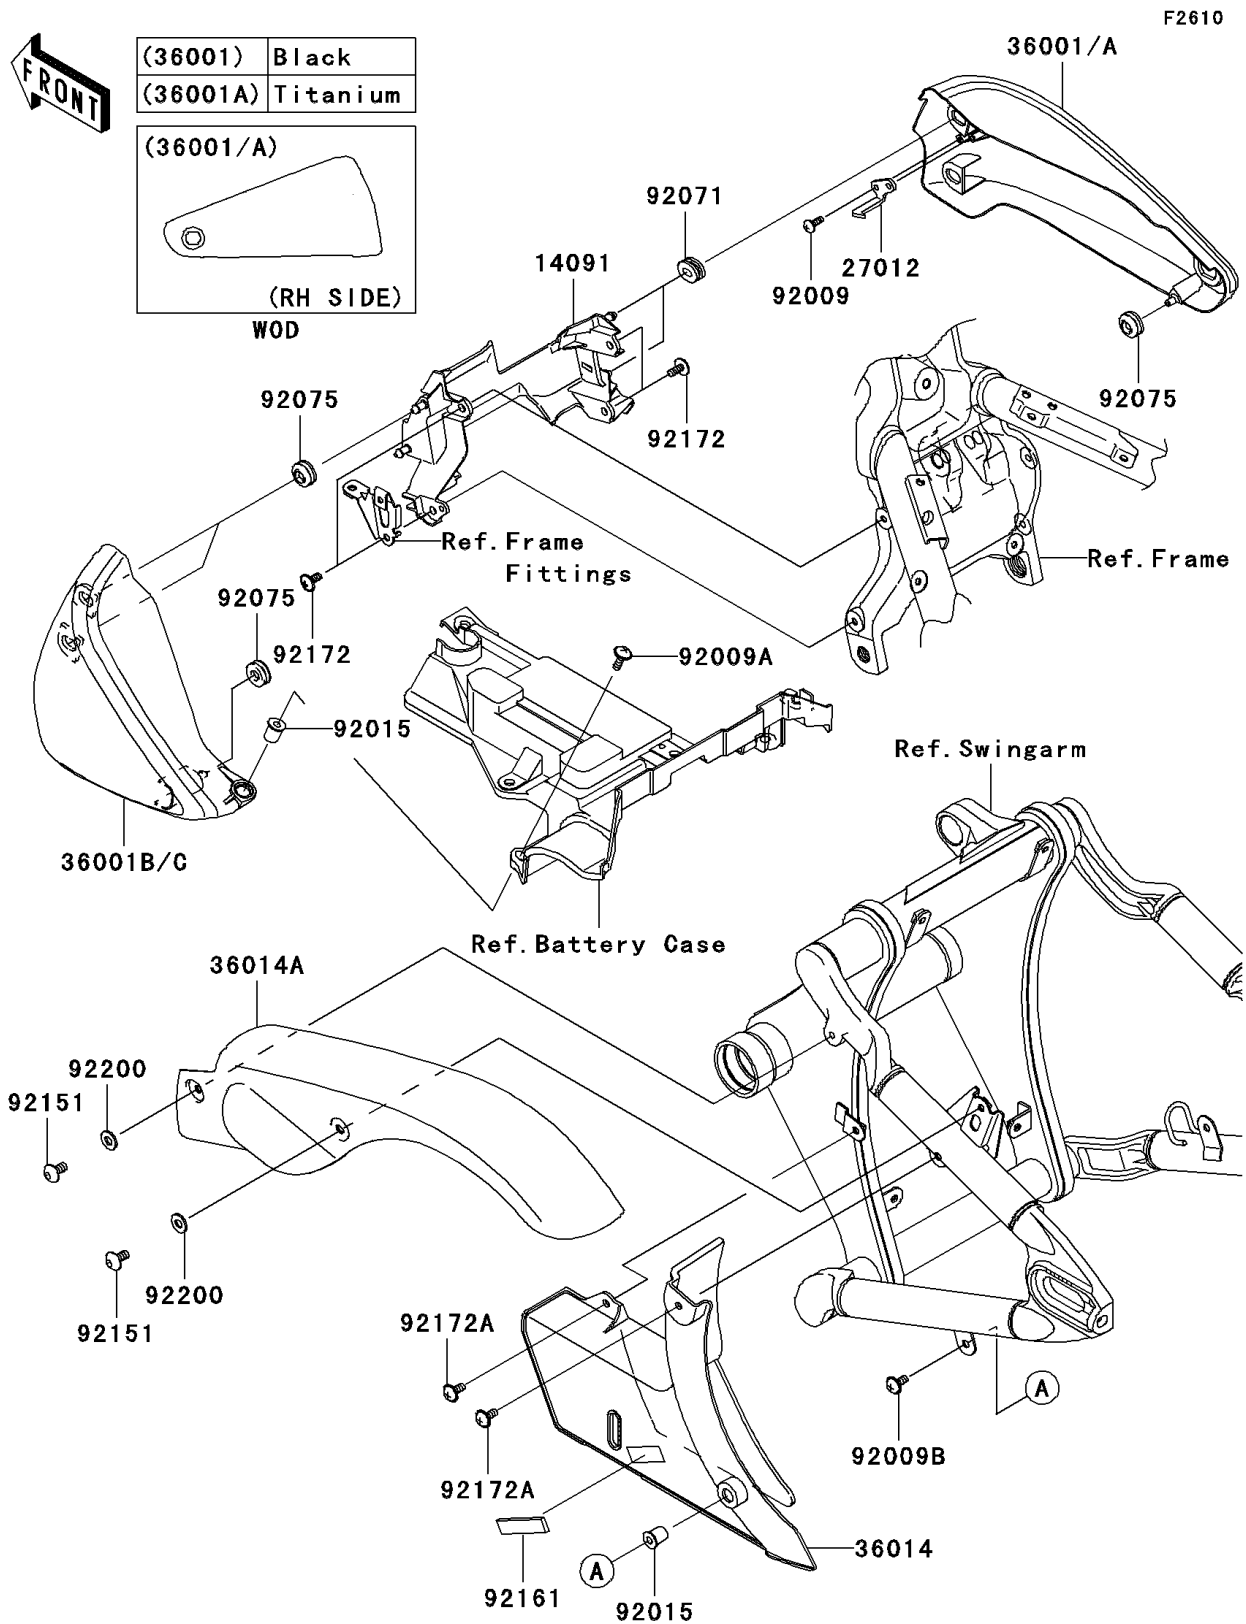

2008 Vulcan® 2000 PARTS DIAGRAM

Side Covers/Chain Cover

2008 Vulcan® 2000 PARTS LIST

Side Covers/Chain Cover

ITEM NAME	PART NUMBER	QUANTITY
COVER,SIDE COVER,CNT (Ref # 14091)	14091-0237	1
HOOK,SIDE COVER,RH (Ref # 27012)	27012-0025	1
COVER-SIDE,RH,M.D,BLACK (Ref # 36001)	36001-0031-17K	1
COVER-SIDE,LH,M.D,BLACK (Ref # 36001B)	36001-0035-17K	1
CASE-CHAIN,LWR (Ref # 36014)	36014-0014	1
CASE-CHAIN,UPP (Ref # 36014A)	36014-0026	1
SCREW,TAPPING,4X12,BLACK (Ref # 92009)	92009-1142	1
SCREW,6X25 (Ref # 92009A)	92009-1465	1
SCREW,6X14 (Ref # 92009B)	92009-1662	1
NUT (Ref # 92015)	92015-1700	1
GROMMET (Ref # 92071)	92071-0011	1
DAMPER (Ref # 92075)	92075-1067	1
BOLT,SOCKET,6X12 (Ref # 92151)	92151-1940	1
DAMPER (Ref # 92161)	92161-0124	1
SCREW,6X14 (Ref # 92172)	92172-0004	1
SCREW,6X14 (Ref # 92172A)	92172-0140	1
WASHER,6.5X14.5X1.5 (Ref # 92200)	92200-3775	1