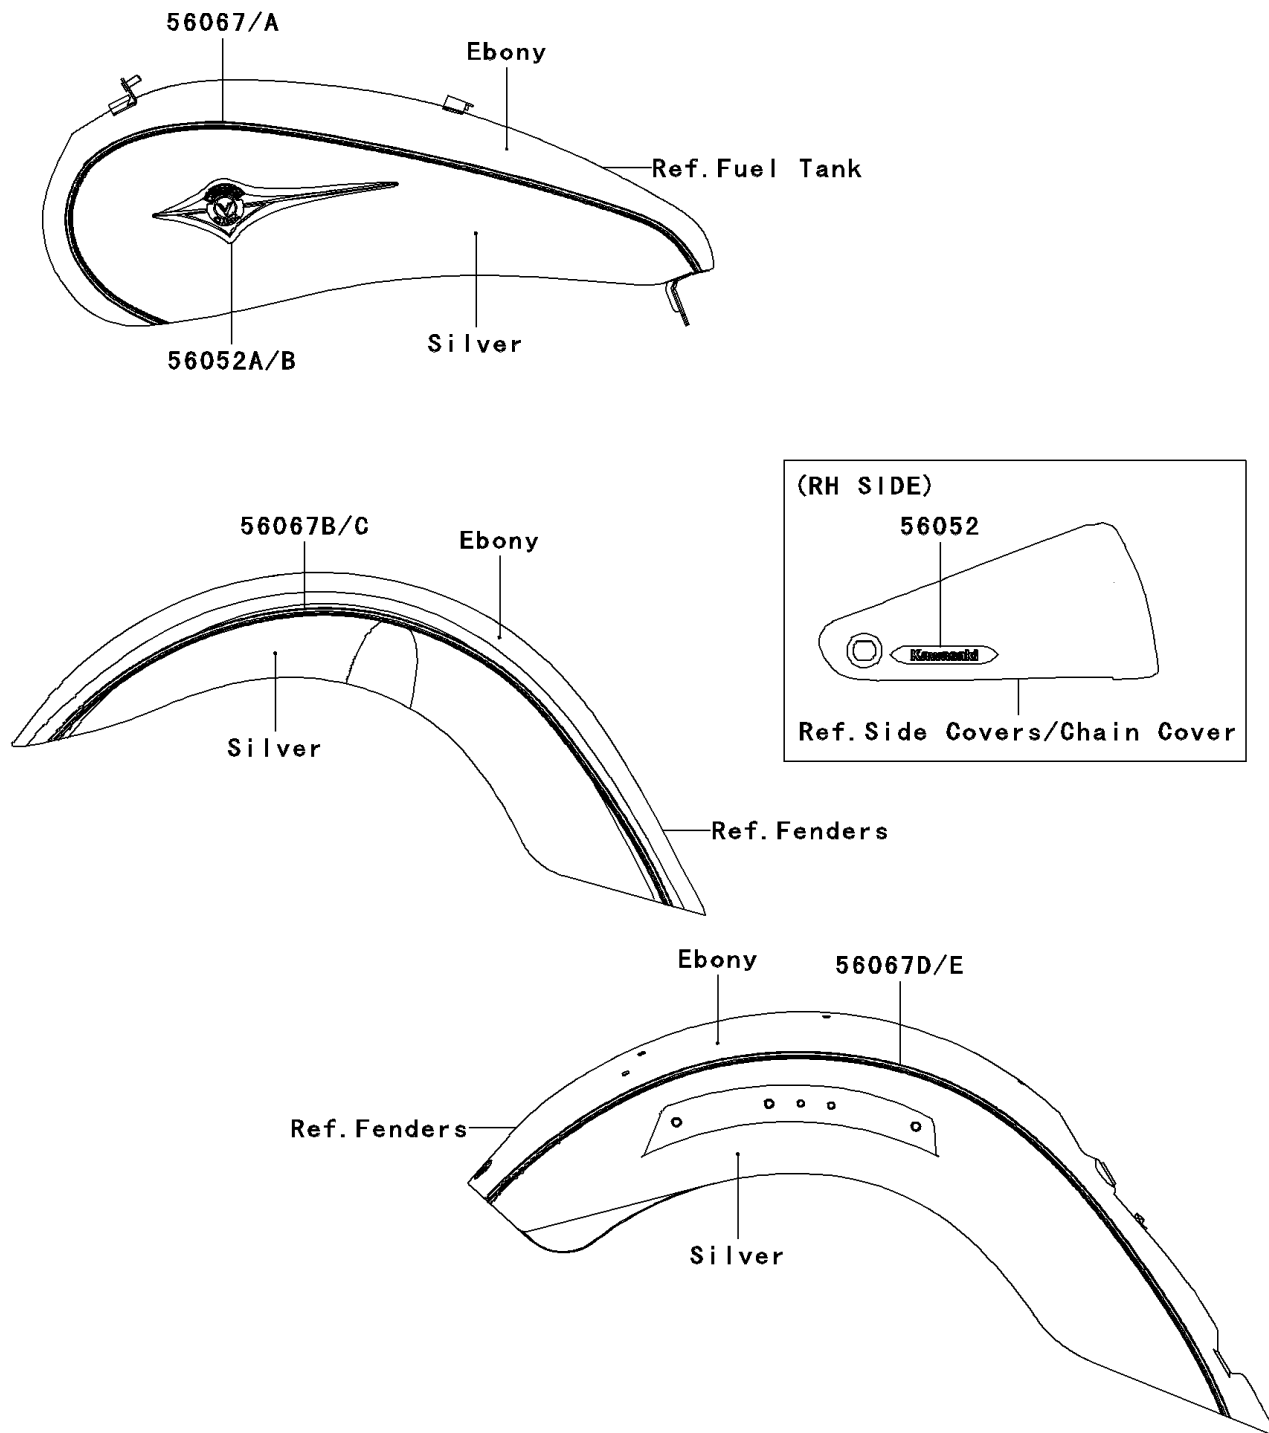

2006 Vulcan® 2000 PARTS DIAGRAM

Decals(AGF)(Silver/Ebony)

F2861

2006 Vulcan® 2000 PARTS LIST

Decals(AGF)(Silver/Ebony)

ITEM NAME	PART NUMBER	QUANTITY
MARK,SIDE COVER,RH,KAWASAKI (Ref # 56052)	56052-0234	1
MARK,FUEL TANK,LH (Ref # 56052A)	56052-0277	1
MARK,FUEL TANK,RH (Ref # 56052B)	56052-0278	1
PATTERN,FUEL TANK,LH (Ref # 56067)	56067-0418	1
PATTERN,FUEL TANK,RH (Ref # 56067A)	56067-0419	1
PATTERN,FR FENDER,LH (Ref # 56067B)	56067-0420	1
PATTERN,FR FENDER,RH (Ref # 56067C)	56067-0421	1
PATTERN,RR FENDER,LH (Ref # 56067D)	56067-0422	1
PATTERN,RR FENDER,RH (Ref # 56067E)	56067-0423	1