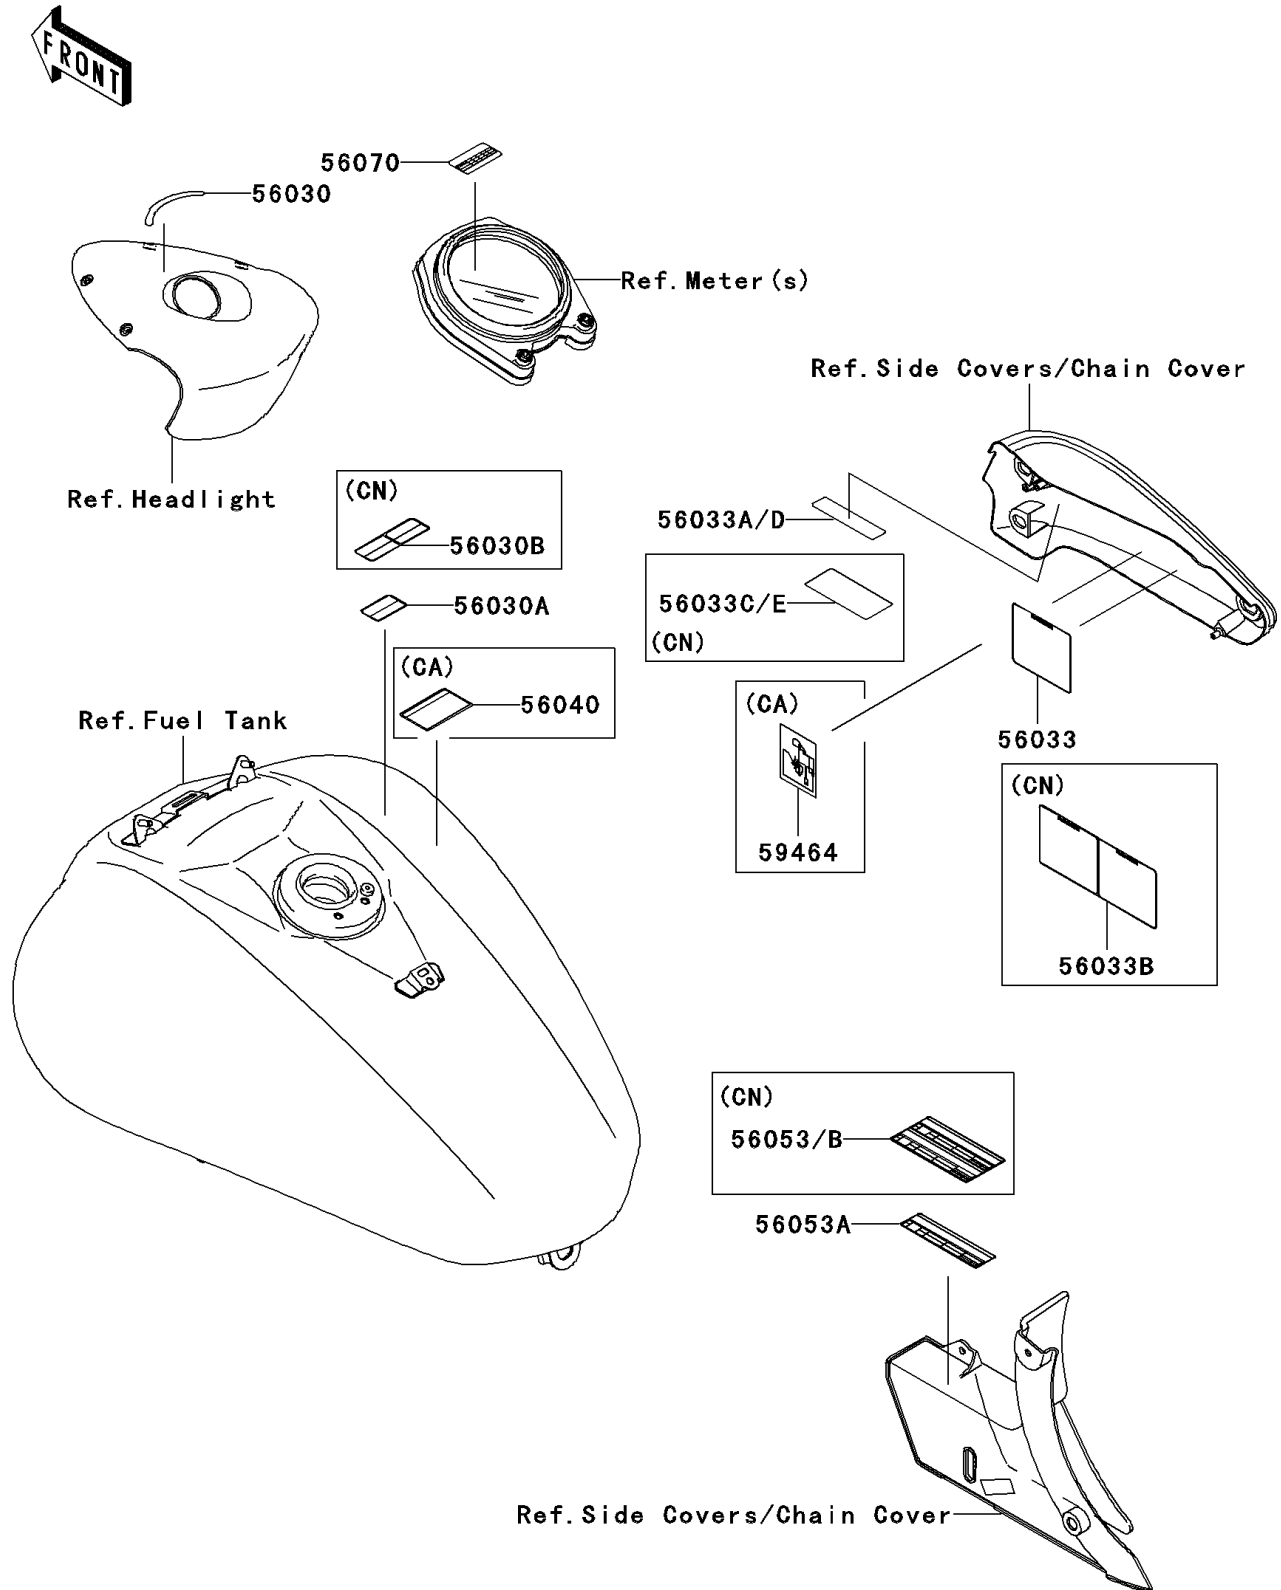

2006 Vulcan® 2000 PARTS DIAGRAM

Labels

F2860

2006 Vulcan® 2000 PARTS LIST

Labels

| ITEM NAME | PART NUMBER | QUANTITY |
|--|-------------|----------|
| LABEL,IGNITION SWITCH (Ref # 56030) | 56030-0026 | 1 |
| LABEL,GASOLINE (Ref # 56030A) | 56030-1177 | 1 |
| LABEL,GASOLINE (Ref # 56030B) | 56030-1178 | 1 |
| LABEL-MANUAL,DAILY SAFETY (Ref # 56033) | 56033-0039 | 1 |
| LABEL-MANUAL,OIL&OIL FILTER (Ref # 56033A) | 56033-0040 | 1 |
| LABEL-MANUAL,DAILY SAFETY (Ref # 56033B) | 56033-0041 | 1 |
| LABEL-MANUAL,OIL&OIL FILTER (Ref # 56033C) | 56033-0042 | 1 |
| LABEL-WARNING,EVAPO (Ref # 56040) | 56040-1121 | 1 |
| LABEL-SPECIFICATION,TIRE&LOAD (Ref # 56053) | 56053-0054 | 1 |
| LABEL-SPECIFICATION,TIRE&LOAD (Ref # 56053B) | 56053-0111 | 1 |
| LABEL-WARNING,BREAK IN COUTION (Ref # 56070) | 56070-0008 | 1 |
| LABEL-CERTIFICATION,EVAPO ROUT (Ref # 59464) | 59464-0198 | 1 |