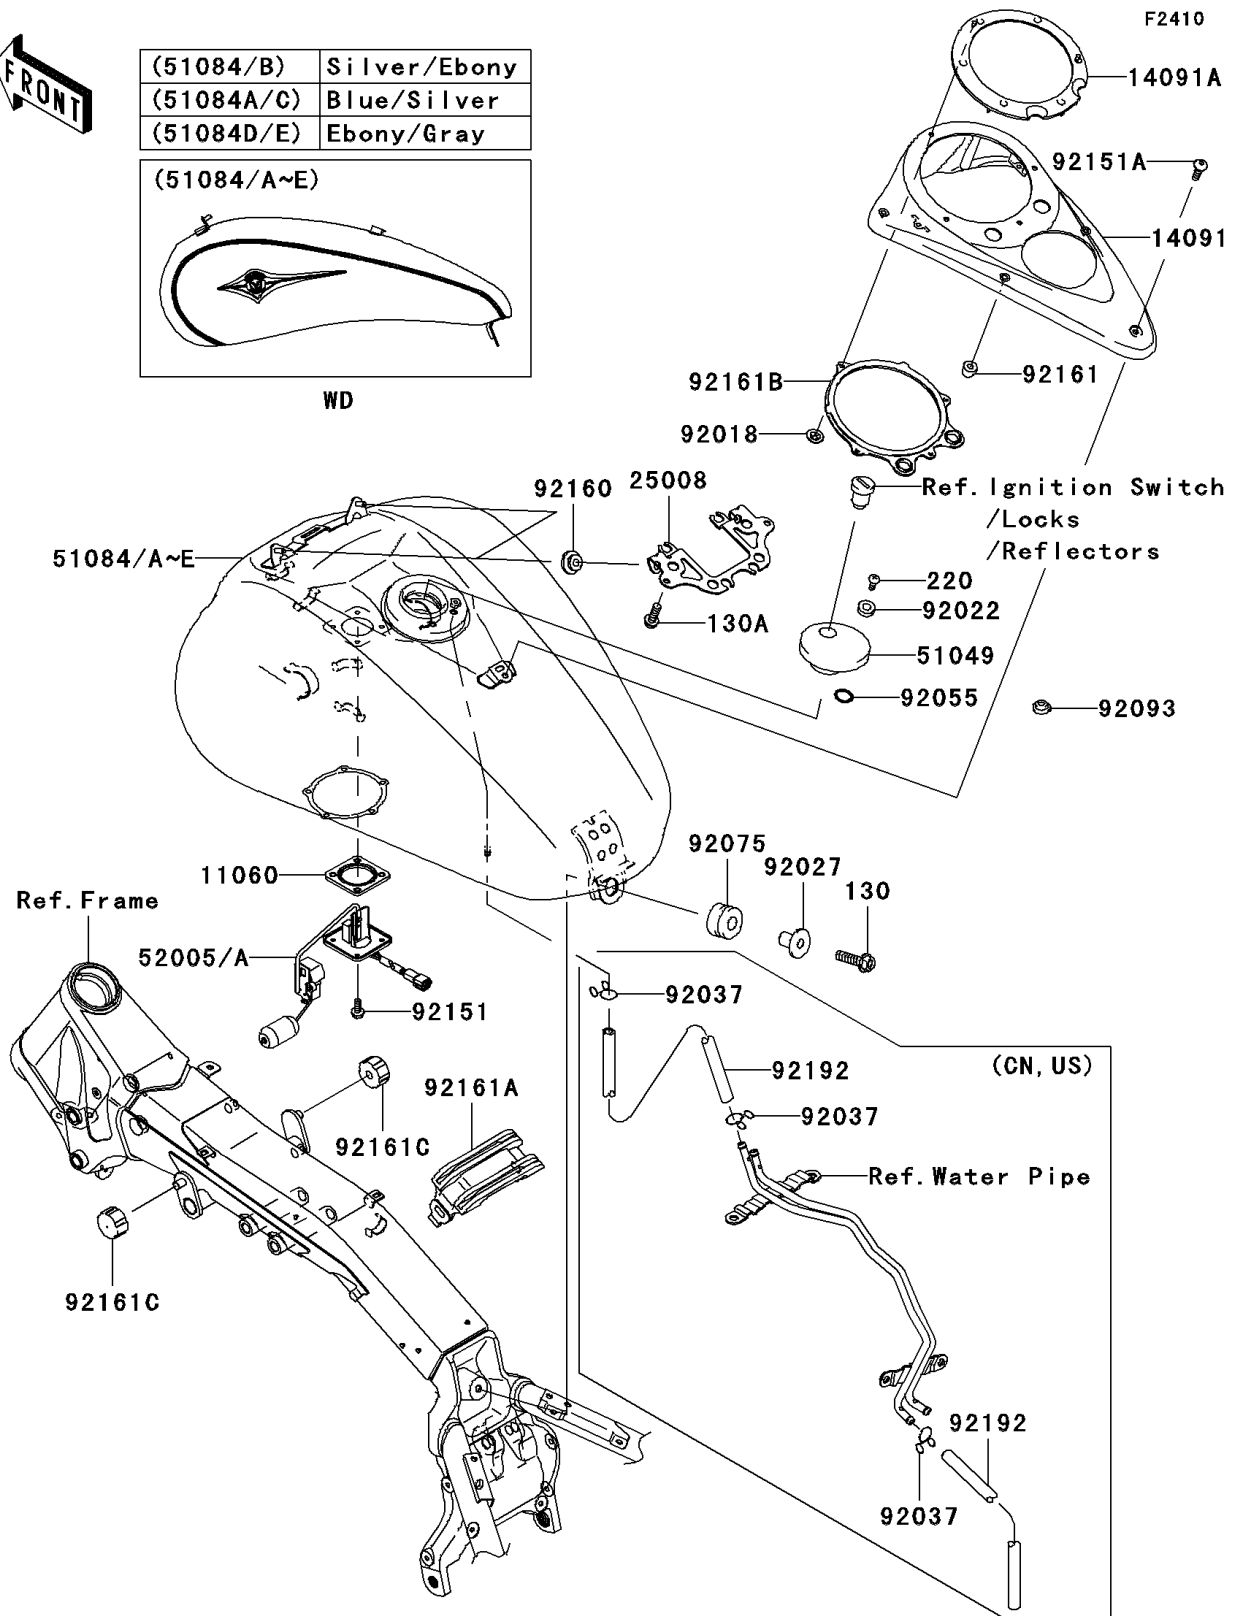

2006 Vulcan® 2000 PARTS DIAGRAM

Fuel Tank

(51084/B)	Silver/Ebony
(51084A/C)	Blue/Silver
(51084D/E)	Ebony/Gray

WD

2006 Vulcan® 2000 PARTS LIST

Fuel Tank

ITEM NAME	PART NUMBER	QUANTITY
GASKET,FUEL GAUGE (Ref # 11060)	11060-1952	1
COVER,METER,LWR (Ref # 14091)	14091-0187	1
COVER,METER,UPP (Ref # 14091A)	14091-0284	1
BRACKET-METER (Ref # 25008)	25008-0001	1
CAP-TANK,FUEL (Ref # 51049)	51049-0003	1
GAUGE,FUEL (Ref # 52005)	52005-0002	1
GAUGE,FUEL (Ref # 52005A)	52005-0022	1
BOLT-FLANGED,8X30 (Ref # 130)	130H0830	1
BOLT-FLANGED,6X14 (Ref # 130A)	130L0614	1
SCREW-PAN-CROS,5X10 (Ref # 220)	220D0510	1
NUT,PUSH,3MM (Ref # 92018)	92018-005	1
WASHER,5.1X10X1.0 (Ref # 92022)	92022-1977	1
COLLAR,L=19.3 (Ref # 92027)	92027-1780	1
RING-O,ID=9 (Ref # 92055)	92055-1552	1
DAMPER (Ref # 92075)	92075-1736	1
BOLT,5X12 (Ref # 92151)	92151-1599	1
BOLT,SOCKET,6X12 (Ref # 92151A)	92151-1940	1
DAMPER (Ref # 92160)	92160-1613	1
DAMPER,METER COVER (Ref # 92161)	92161-0040	1
DAMPER,FUEL TANK,CNT (Ref # 92161A)	92161-0042	1
DAMPER,METER (Ref # 92161B)	92161-0173	1
DAMPER,FUEL TANK (Ref # 92161C)	92161-0293	1
TANK-COMP-FUEL,SILVER/EBONY (Ref # 51084)	51084-5033-686	1
TANK-COMP-FUEL,BLUE/SILVER (Ref # 51084A)	51084-5034-728	1
TANK-COMP-FUEL,SILVER/EBONY (Ref # 51084B)	51084-5075-686	1
TANK-COMP-FUEL,BLUE/SILVER (Ref # 51084C)	51084-5076-728	1
CLAMP,TUBE (Ref # 92037)	92037-147	1
SEAL,FUEL TANK CAP (Ref # 92093)	92093-1030	1
TUBE,BLUE (Ref # 92192)	92192-0037	1