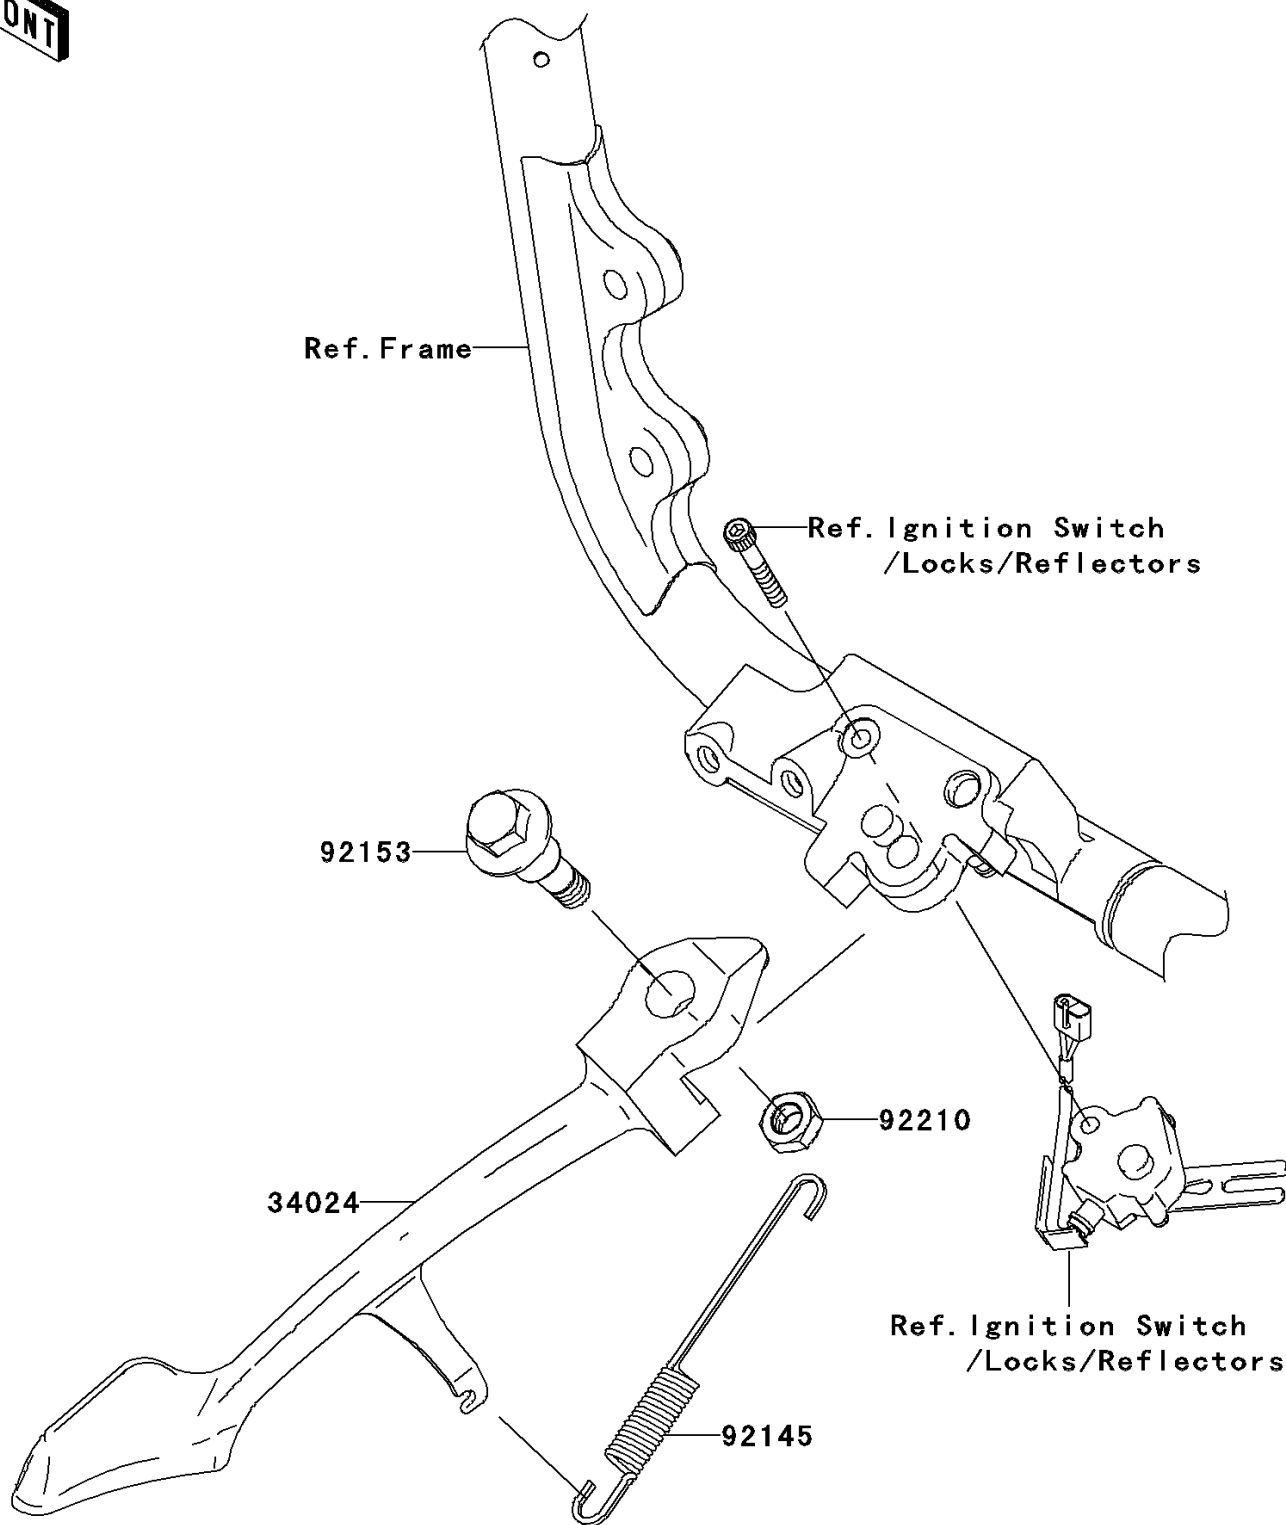

2006 Vulcan® 2000 PARTS DIAGRAM

Stand(s)

F2190

2006 Vulcan® 2000 PARTS LIST

Stand(s)

ITEM NAME	PART NUMBER	QUANTITY
STAND-SIDE (Ref # 34024)	34024-0023	1
SPRING,SIDE STAND (Ref # 92145)	92145-0190	1
BOLT,SIDE STAND (Ref # 92153)	92153-0928	1
NUT,LOCK,12MM (Ref # 92210)	92210-1249	1