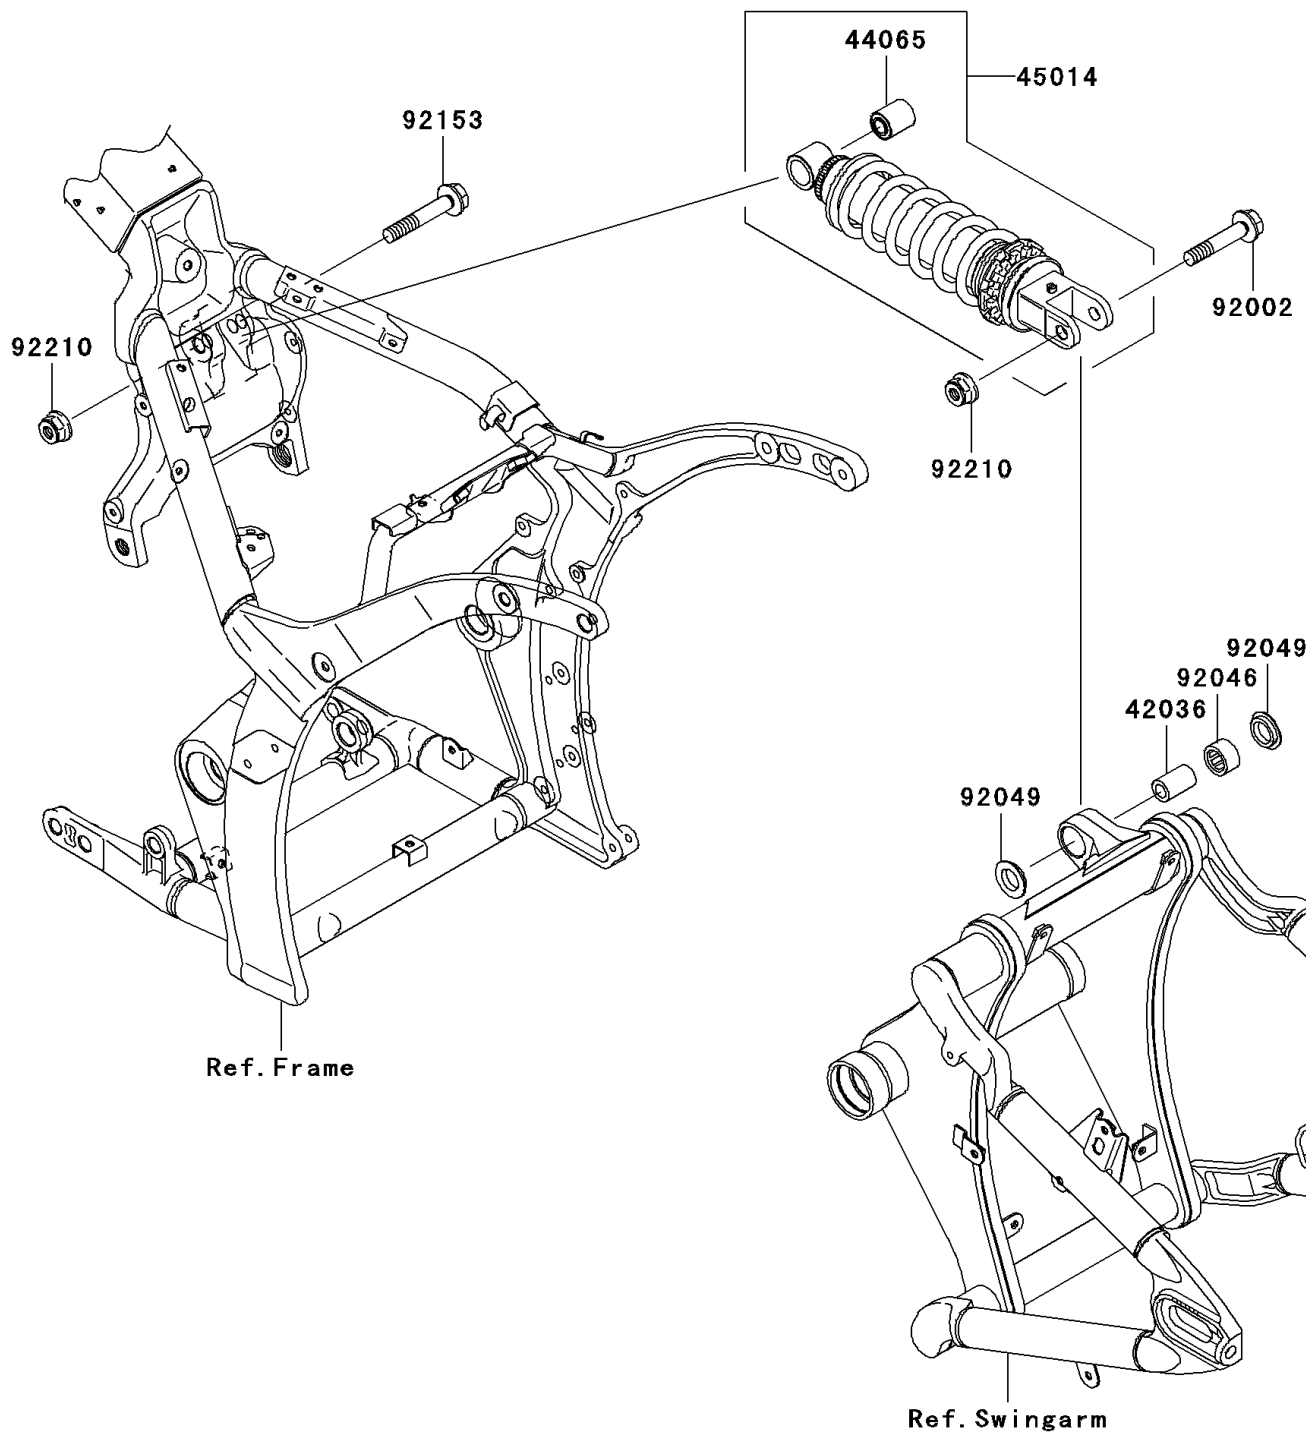

## 2006 Vulcan® 2000 PARTS DIAGRAM

Suspension/Shock Absorber

F2151

## 2006 Vulcan® 2000 PARTS LIST

Suspension/Shock Absorber

ITEM NAME	PART NUMBER	QUANTITY
SLEEVE,12.1X20X32 (Ref # 42036)	42036-1077	1
BUSHING,SHOCKABSORBER (Ref # 44065)	44065-1017	1
SHOCKABSORBER (Ref # 45014)	45014-0081	1
BOLT,FLANGED,12X60 (Ref # 92002)	92002-1464	1
BEARING-NEEDLE,BM202715 (Ref # 92046)	92046-1112	1
SEAL-OIL,ARM (Ref # 92049)	92049-1109	1
BOLT,FLANGED,12X67 (Ref # 92153)	92153-0671	1
NUT,LOCK,FLANGED,12MM (Ref # 92210)	92210-0110	1