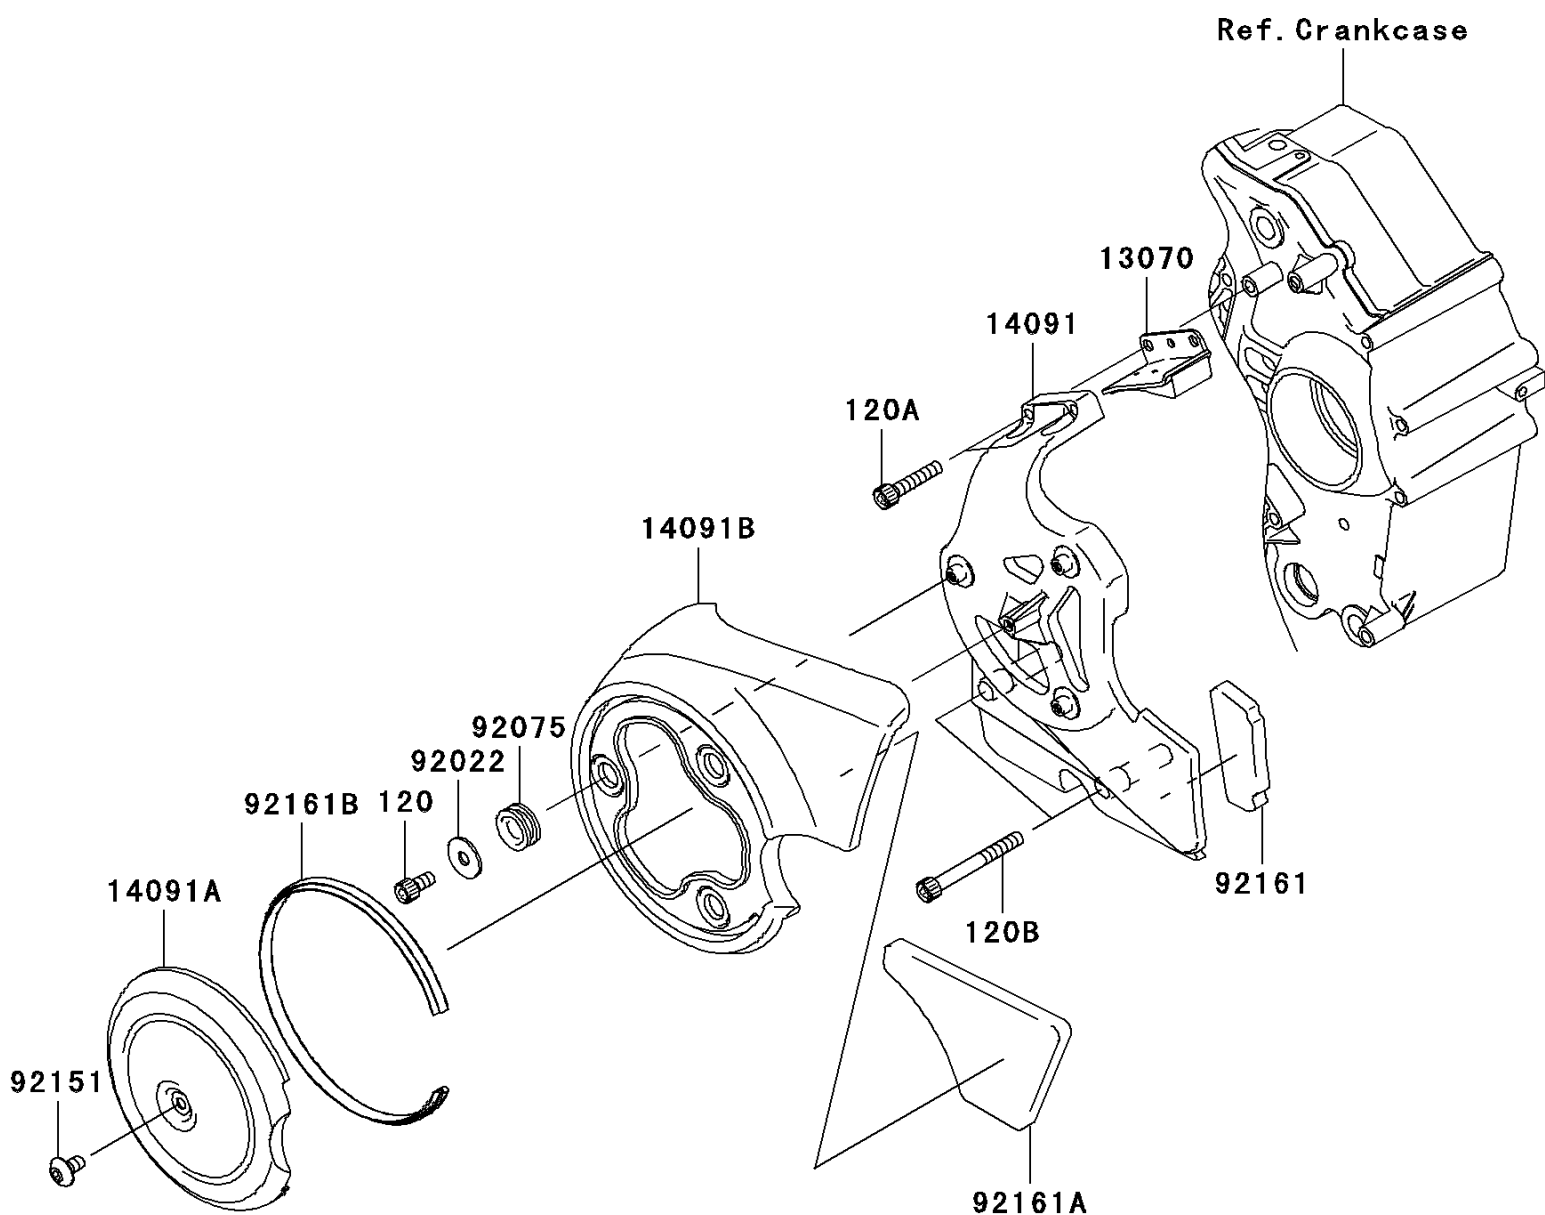

2006 Vulcan® 2000 PARTS DIAGRAM

Chain Cover

E1433

2006 Vulcan® 2000 PARTS LIST

Chain Cover

ITEM NAME	PART NUMBER	QUANTITY
BOLT-SOCKET,6X12 (Ref # 120)	120R0612	1
BOLT-SOCKET,6X30 (Ref # 120A)	120W0630	1
BOLT-SOCKET,6X55 (Ref # 120B)	120W0655	1
GUIDE,BELT (Ref # 13070)	13070-0039	1
COVER,PULLEY,INSIDE (Ref # 14091)	14091-0040	1
COVER,PULLEY,OUTSIDE (Ref # 14091A)	14091-0042	1
COVER,PULLEY MIDDLE (Ref # 14091B)	14091-0247	1
WASHER,6.5X20X1.5 (Ref # 92022)	92022-3710	1
DAMPER (Ref # 92075)	92075-1634	1
BOLT,SOCKET,6X12 (Ref # 92151)	92151-1940	1
DAMPER (Ref # 92161)	92161-0098	1
DAMPER (Ref # 92161A)	92161-0099	1
DAMPER (Ref # 92161B)	92161-0136	1