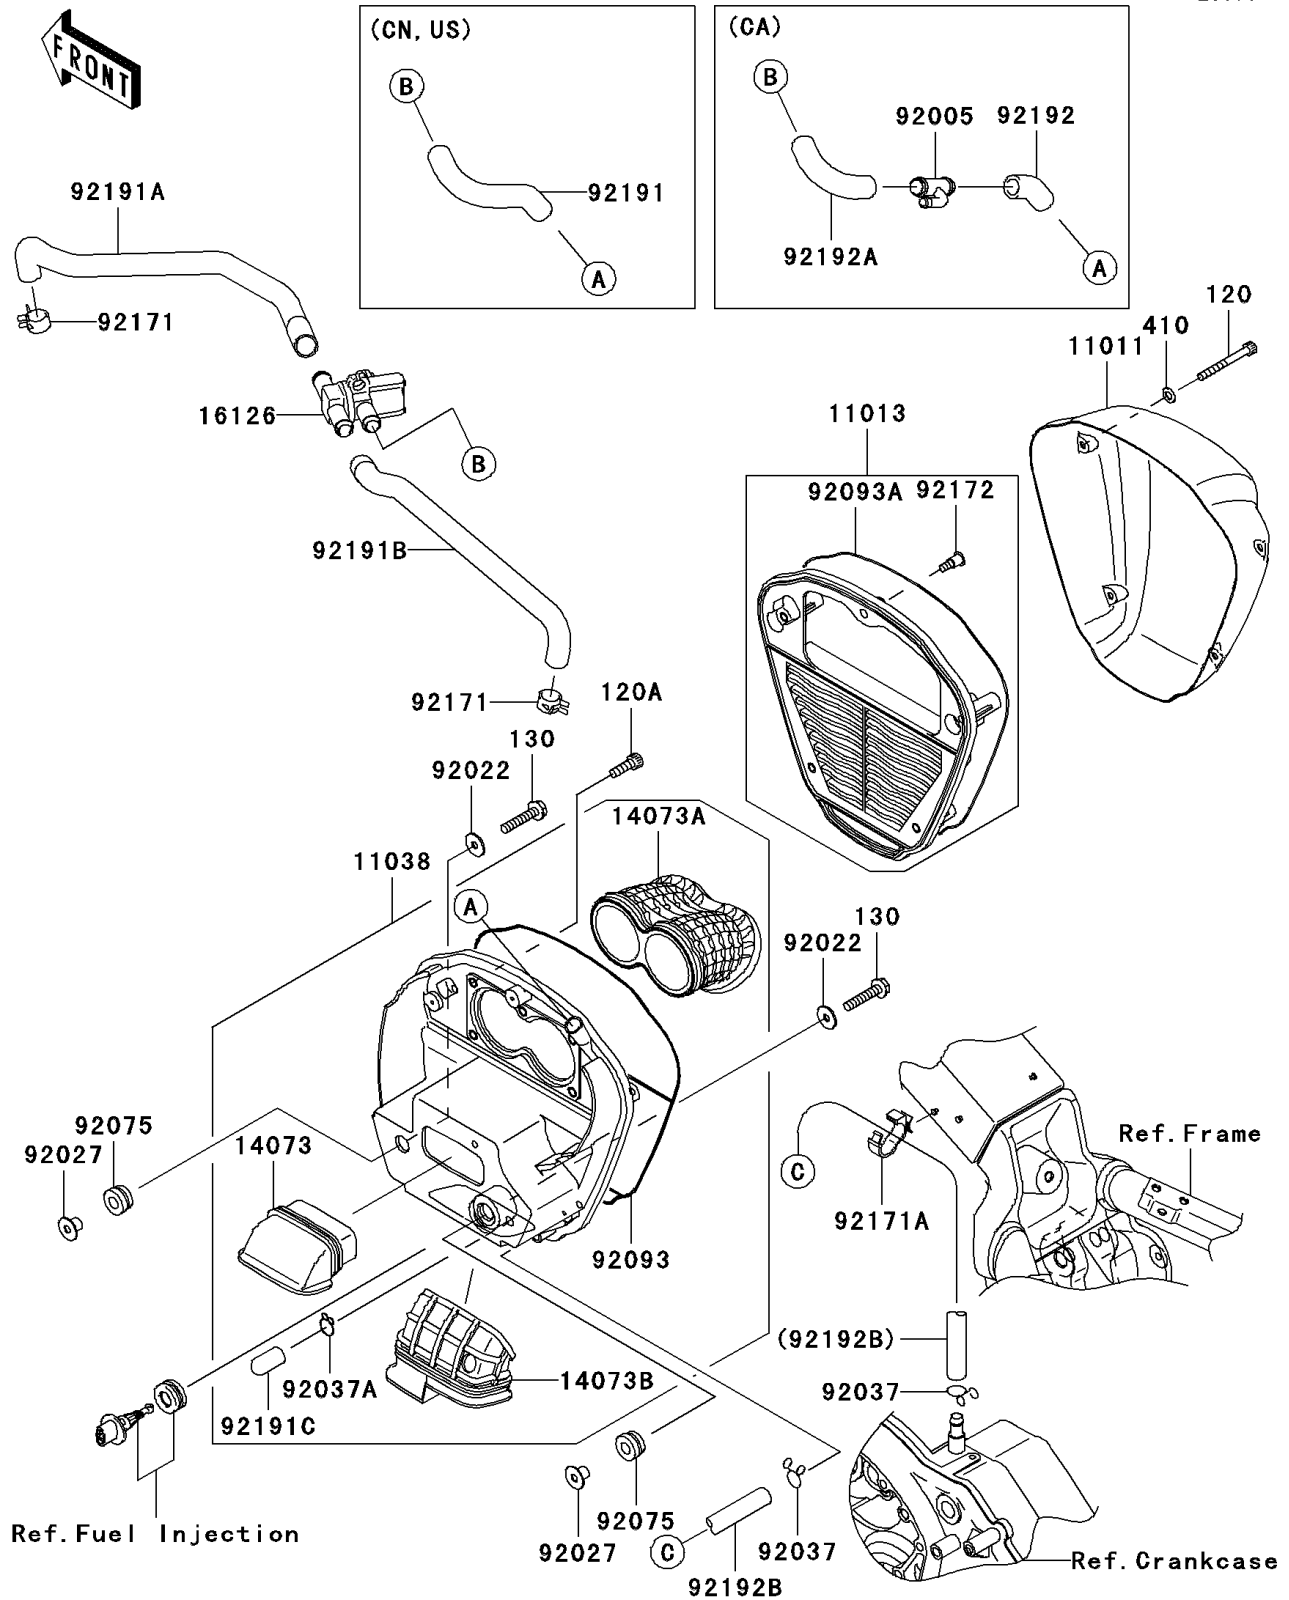

## 2006 Vulcan® 2000 PARTS DIAGRAM

Air Cleaner

E1130

## 2006 Vulcan® 2000 PARTS LIST

Air Cleaner

ITEM NAME	PART NUMBER	QUANTITY
BOLT-SOCKET,5X45 (Ref # 120)	120R0545	1
BOLT-SOCKET,6X18 (Ref # 120A)	120W0618	1
BOLT-FLANGED,6X30 (Ref # 130)	130H0630	1
W-PLAIN-S,5MM (Ref # 410)	410S0500	1
CASE-AIR FILTER,COVER (Ref # 11011)	11011-0061	1
ELEMENT-AIR FILTER (Ref # 11013)	11013-0002	1
CASE-ASSY-AIR FILTER (Ref # 11038)	11038-0003	1
DUCT,INTAKE (Ref # 14073)	14073-0007	1
DUCT,THROTTLE (Ref # 14073A)	14073-0008	1
DUCT,INTAKE (Ref # 14073B)	14073-0047	1
VALVE,AIR SWITING (Ref # 16126)	16126-1437	1
WASHER,6.5X20X1.6 (Ref # 92022)	92022-1557	1
COLLAR,L=12 (Ref # 92027)	92027-1062	1
CLAMP (Ref # 92037)	92037-1468	1
CLAMP,14.5MM (Ref # 92037A)	92037-1900	1
DAMPER,RUBBER (Ref # 92075)	92075-1123	1
SEAL (Ref # 92093)	92093-0004	1
SEAL (Ref # 92093A)	92093-0005	1
CLAMP (Ref # 92171)	92171-0332	1
CLAMP,DIA=15 (Ref # 92171A)	92171-1424	1
SCREW,5X16.5 (Ref # 92172)	92172-0091	1
TUBE,ACV-FR HEAD (Ref # 92191A)	92191-0012	1
TUBE,ACV-RR HEAD (Ref # 92191B)	92191-0013	1
TUBE (Ref # 92191C)	92191-1704	1
TUBE,9X15X800 (Ref # 92192B)	92192-0135	1
FITTING (Ref # 92005)	92005-0006	1
TUBE,AIR CLEANER-ACV (Ref # 92191)	92191-0011	1
TUBE,AIR CLEANER-FITTING (Ref # 92192)	92192-0016	1
TUBE,FITTING-ACV (Ref # 92192A)	92192-0017	1