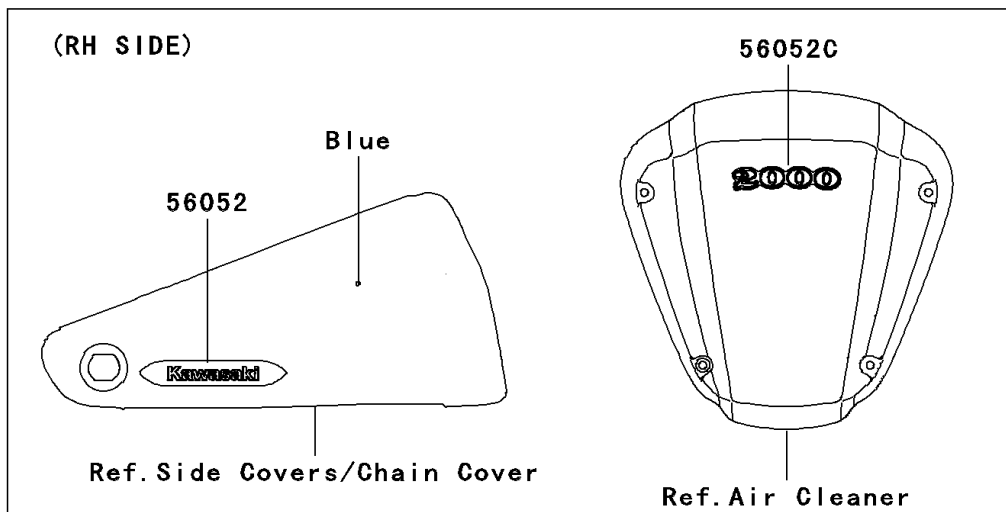

2004 Vulcan® 2000 PARTS DIAGRAM

Decals(Blue)(A1)

F2861A

2004 Vulcan® 2000 PARTS LIST

Decals(Blue)(A1)

ITEM NAME	PART NUMBER	QUANTITY
MARK,SIDE COVER,RH,KAWASAKI (Ref # 56052)	56052-0234	1
MARK,FUEL TANK,LH (Ref # 56052A)	56052-0277	1
MARK,FUEL TANK,RH (Ref # 56052B)	56052-0278	1
MARK,2000 (Ref # 56052C)	56052-0293	1