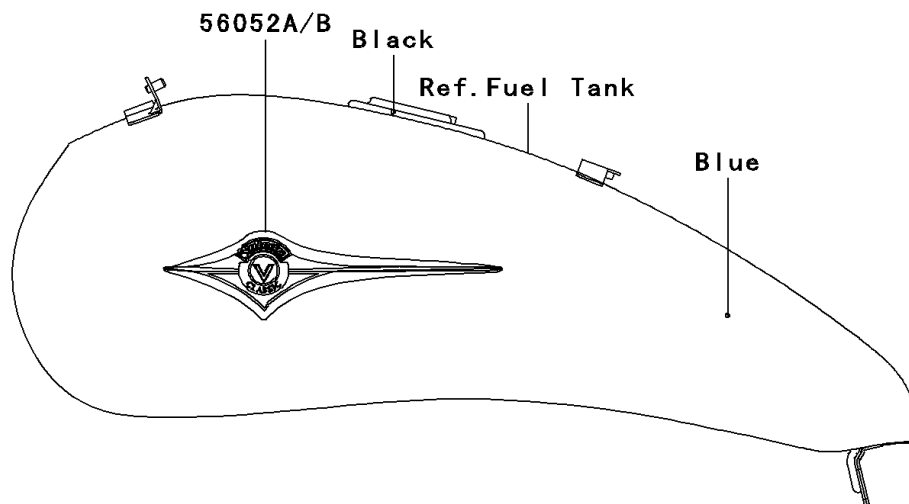

2004 Vulcan® 2000 PARTS DIAGRAM

Decals(Blue)(A1)

F2861A

2004 Vulcan® 2000 PARTS LIST

Decals(Blue)(A1)

ITEM NAME	PART NUMBER	QUANTITY
MARK,SIDE COVER,RH,KAWASAKI (Ref # 56052)	56052-0234	1
MARK,FUEL TANK,LH (Ref # 56052A)	56052-0277	1
MARK,FUEL TANK,RH (Ref # 56052B)	56052-0278	1
MARK,2000 (Ref # 56052C)	56052-0293	1