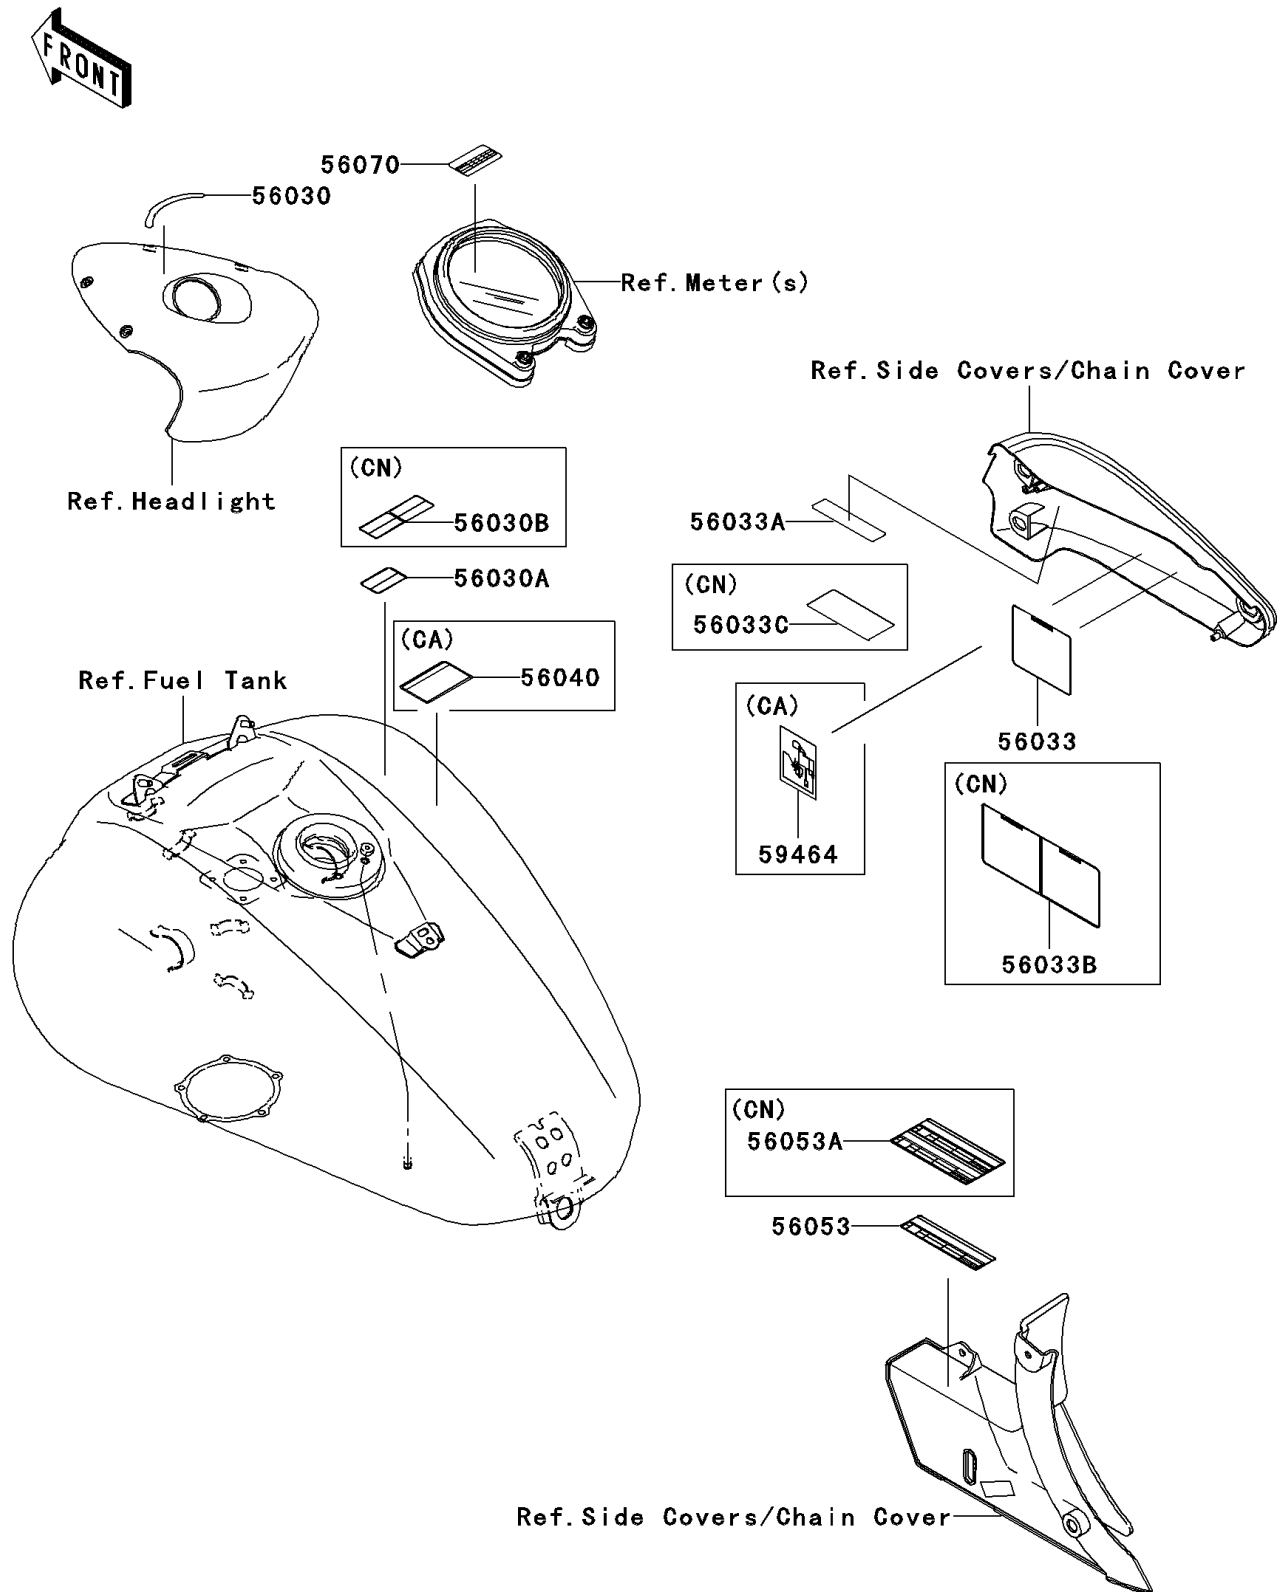

2004 Vulcan® 2000 PARTS DIAGRAM

Labels

F2860

2004 Vulcan® 2000 PARTS LIST

Labels

ITEM NAME	PART NUMBER	QUANTITY
LABEL,IGNITION SWITCH (Ref # 56030)	56030-0026	1
LABEL,GASOLINE (Ref # 56030A)	56030-1177	1
LABEL,GASOLINE (Ref # 56030B)	56030-1178	1
LABEL-MANUAL,DAILY SAFETY (Ref # 56033)	56033-0039	1
LABEL-MANUAL,OIL&OIL FILTER (Ref # 56033A)	56033-0040	1
LABEL-MANUAL,DAILY SAFETY (Ref # 56033B)	56033-0041	1
LABEL-MANUAL,OIL&OIL FILTER (Ref # 56033C)	56033-0042	1
LABEL-WARNING,EVAPO (Ref # 56040)	56040-1121	1
LABEL-SPECIFICATION,TIRE&LOAD (Ref # 56053)	56053-0053	1
LABEL-SPECIFICATION,TIRE&LOAD (Ref # 56053A)	56053-0054	1
LABEL-WARNING,BREAK IN COUTION (Ref # 56070)	56070-0008	1
LABEL-CERTIFICATION,EVAPO ROUT (Ref # 59464)	59464-0198	1