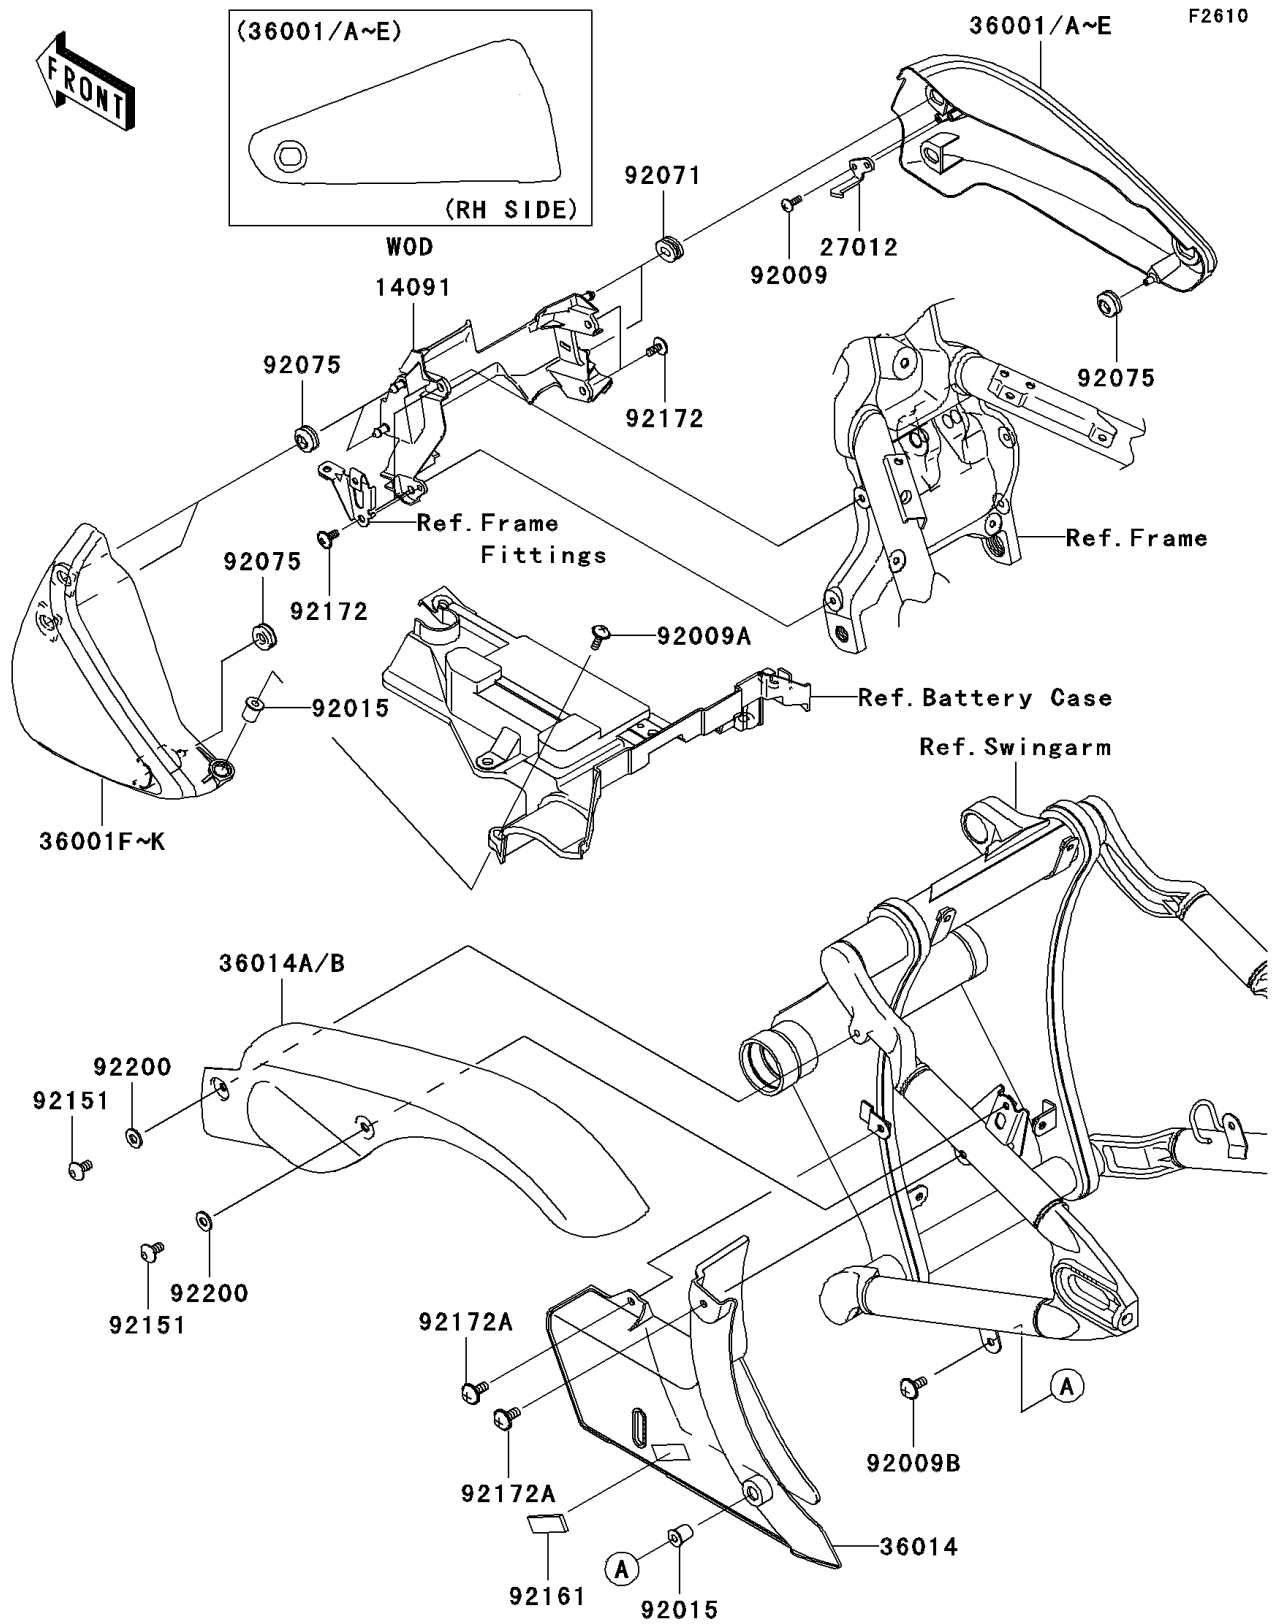

2004 Vulcan® 2000 PARTS DIAGRAM

Side Covers/Chain Cover

2004 Vulcan® 2000 PARTS LIST

Side Covers/Chain Cover

ITEM NAME	PART NUMBER	QUANTITY
COVER,SIDE COVER,CNT (Ref # 14091)	14091-0237	1
HOOK,SIDE COVER,RH (Ref # 27012)	27012-0025	1
COVER-SIDE,RH,M.D.PURPLE (Ref # 36001A)	36001-0031-664	1
COVER-SIDE,RH,M.M.RED (Ref # 36001B)	36001-0031-665	1
COVER-SIDE,RH,P.G.BLUE (Ref # 36001C)	36001-0031-666	1
COVER-SIDE,LH,M.D.PURPLE (Ref # 36001G)	36001-0035-664	1
COVER-SIDE,LH,M.M.RED (Ref # 36001H)	36001-0035-665	1
COVER-SIDE,LH,P.G.BLUE (Ref # 36001I)	36001-0035-666	1
CASE-CHAIN,LWR (Ref # 36014)	36014-0014	1
CASE-CHAIN,UPP (Ref # 36014A)	36014-0015	1
SCREW,TAPPING,4X12,BLACK (Ref # 92009)	92009-1142	1
SCREW,6X25 (Ref # 92009A)	92009-1465	1
SCREW,6X14 (Ref # 92009B)	92009-1662	1
NUT (Ref # 92015)	92015-1700	1
GROMMET (Ref # 92071)	92071-0011	1
DAMPER (Ref # 92075)	92075-1067	1
BOLT,SOCKET,6X12 (Ref # 92151)	92151-1940	1
DAMPER (Ref # 92161)	92161-0124	1
SCREW,6X14 (Ref # 92172)	92172-0004	1
SCREW,6X14 (Ref # 92172A)	92172-0140	1
WASHER,6.5X14.5X1.5 (Ref # 92200)	92200-3775	1