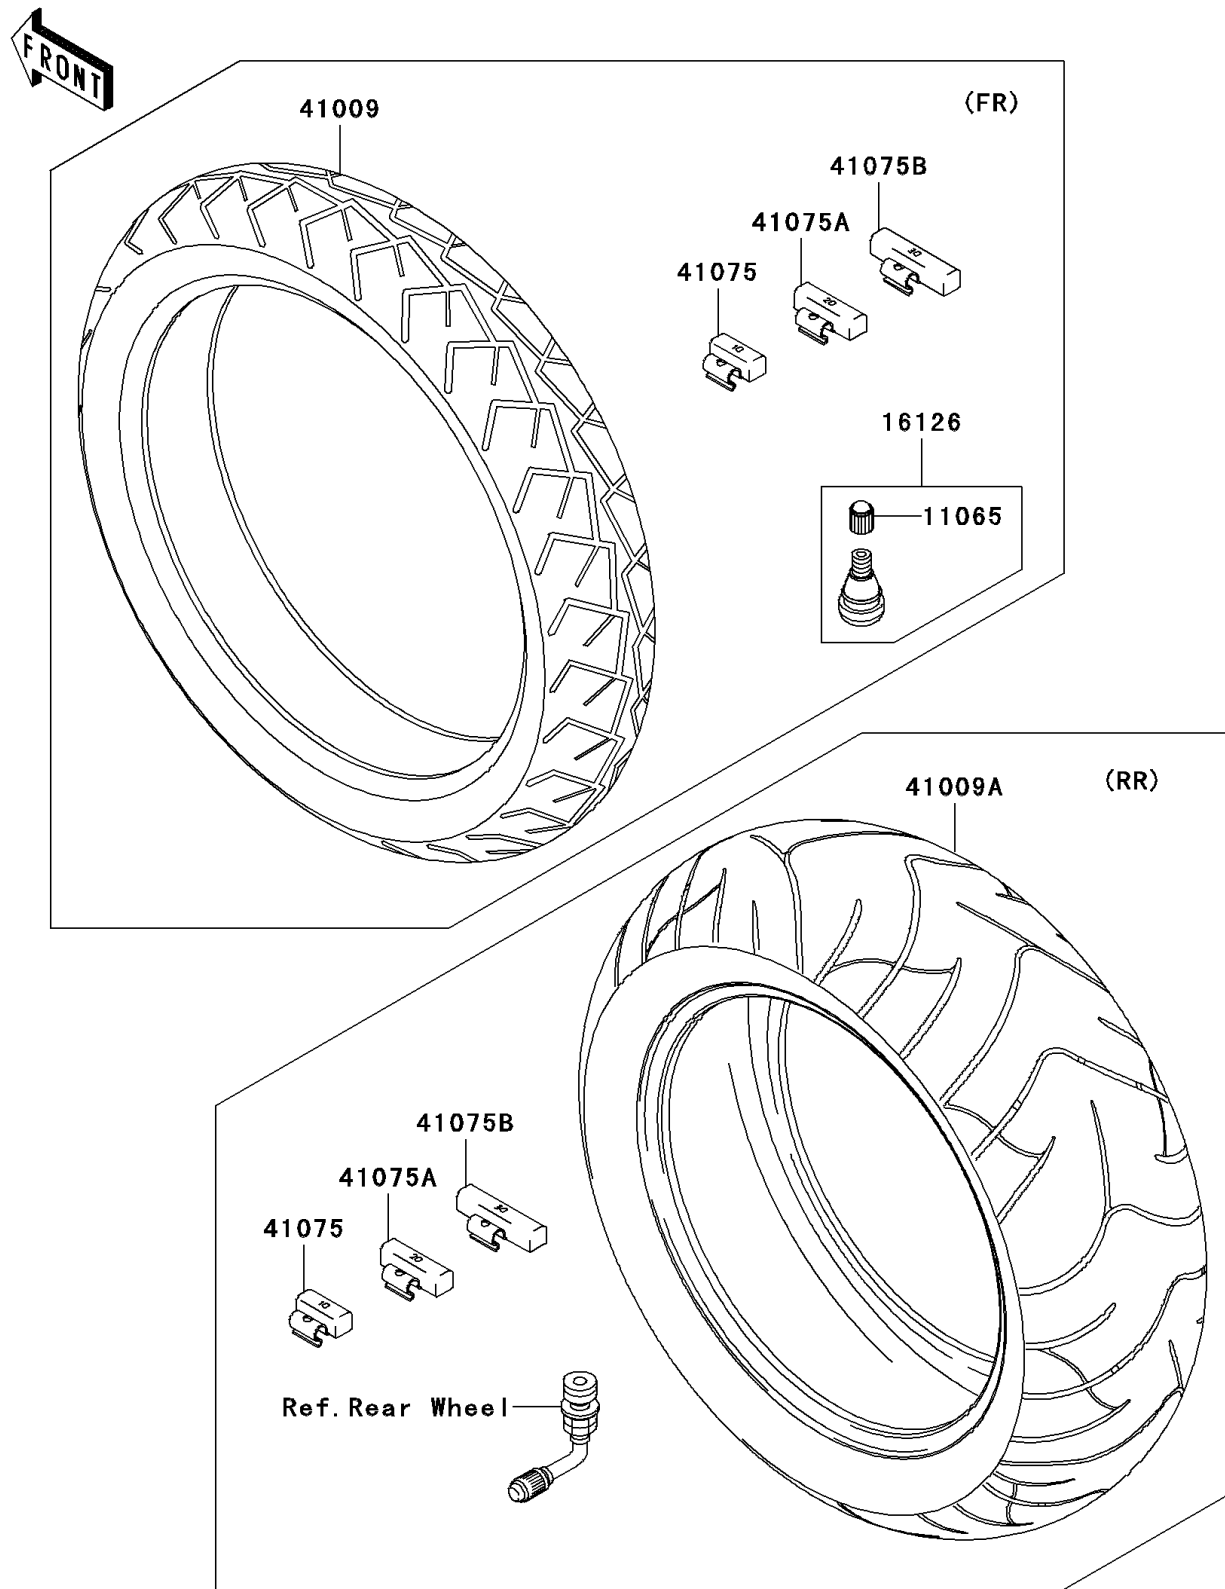

## 2004 Vulcan® 2000 PARTS DIAGRAM

Tires

F2210

## 2004 Vulcan® 2000 PARTS LIST

Tires

ITEM NAME	PART NUMBER	QUANTITY
CAP (Ref # 11065)	11065-1112	1
VALVE,TIRE (Ref # 16126)	16126-1140	1
TIRE,FR,150/80R16 71V,BT020F(B (Ref # 41009)	41009-0012	1
TIRE,RR,200/60R16 79V,BT020R(B (Ref # 41009A)	41009-0013	1
BALANCER-WHEEL,10G,SILVER (Ref # 41075)	41075-0007	1
BALANCER-WHEEL,20G,SILVER (Ref # 41075A)	41075-0008	1
BALANCER-WHEEL,30G,SILVER (Ref # 41075B)	41075-0009	1