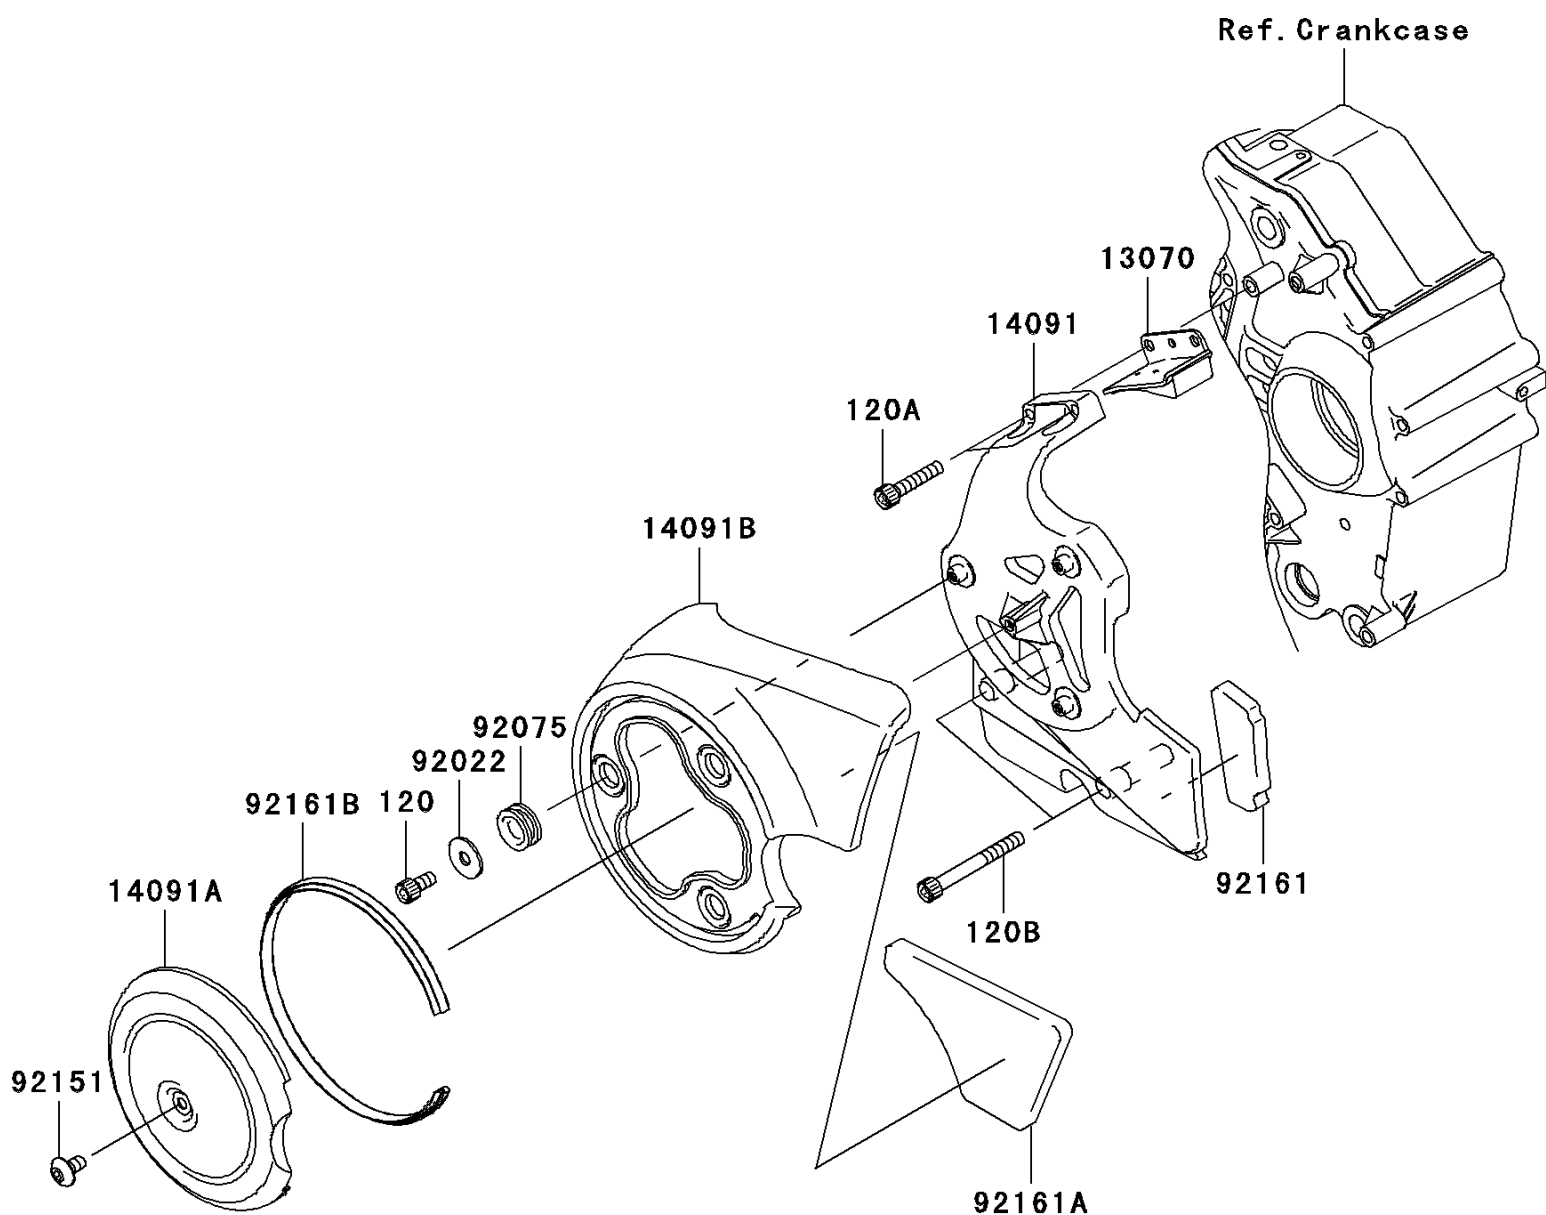

2004 Vulcan® 2000 PARTS DIAGRAM

Chain Cover

E1433

2004 Vulcan® 2000 PARTS LIST

Chain Cover

ITEM NAME	PART NUMBER	QUANTITY
BOLT-SOCKET,6X12 (Ref # 120)	120R0612	1
BOLT-SOCKET,6X30 (Ref # 120A)	120W0630	1
BOLT-SOCKET,6X55 (Ref # 120B)	120W0655	1
GUIDE,BELT (Ref # 13070)	13070-0039	1
COVER,PULLY,INSIDE (Ref # 14091)	14091-0040	1
COVER,PULLY,OUTSIDE (Ref # 14091A)	14091-0042	1
COVER,PULLY MIDDLE (Ref # 14091B)	14091-0247	1
WASHER,6.5X20X1.5 (Ref # 92022)	92022-3710	1
DAMPER (Ref # 92075)	92075-1634	1
BOLT,SOCKET,6X12 (Ref # 92151)	92151-1940	1
DAMPER (Ref # 92161)	92161-0098	1
DAMPER (Ref # 92161A)	92161-0099	1
DAMPER (Ref # 92161B)	92161-0136	1