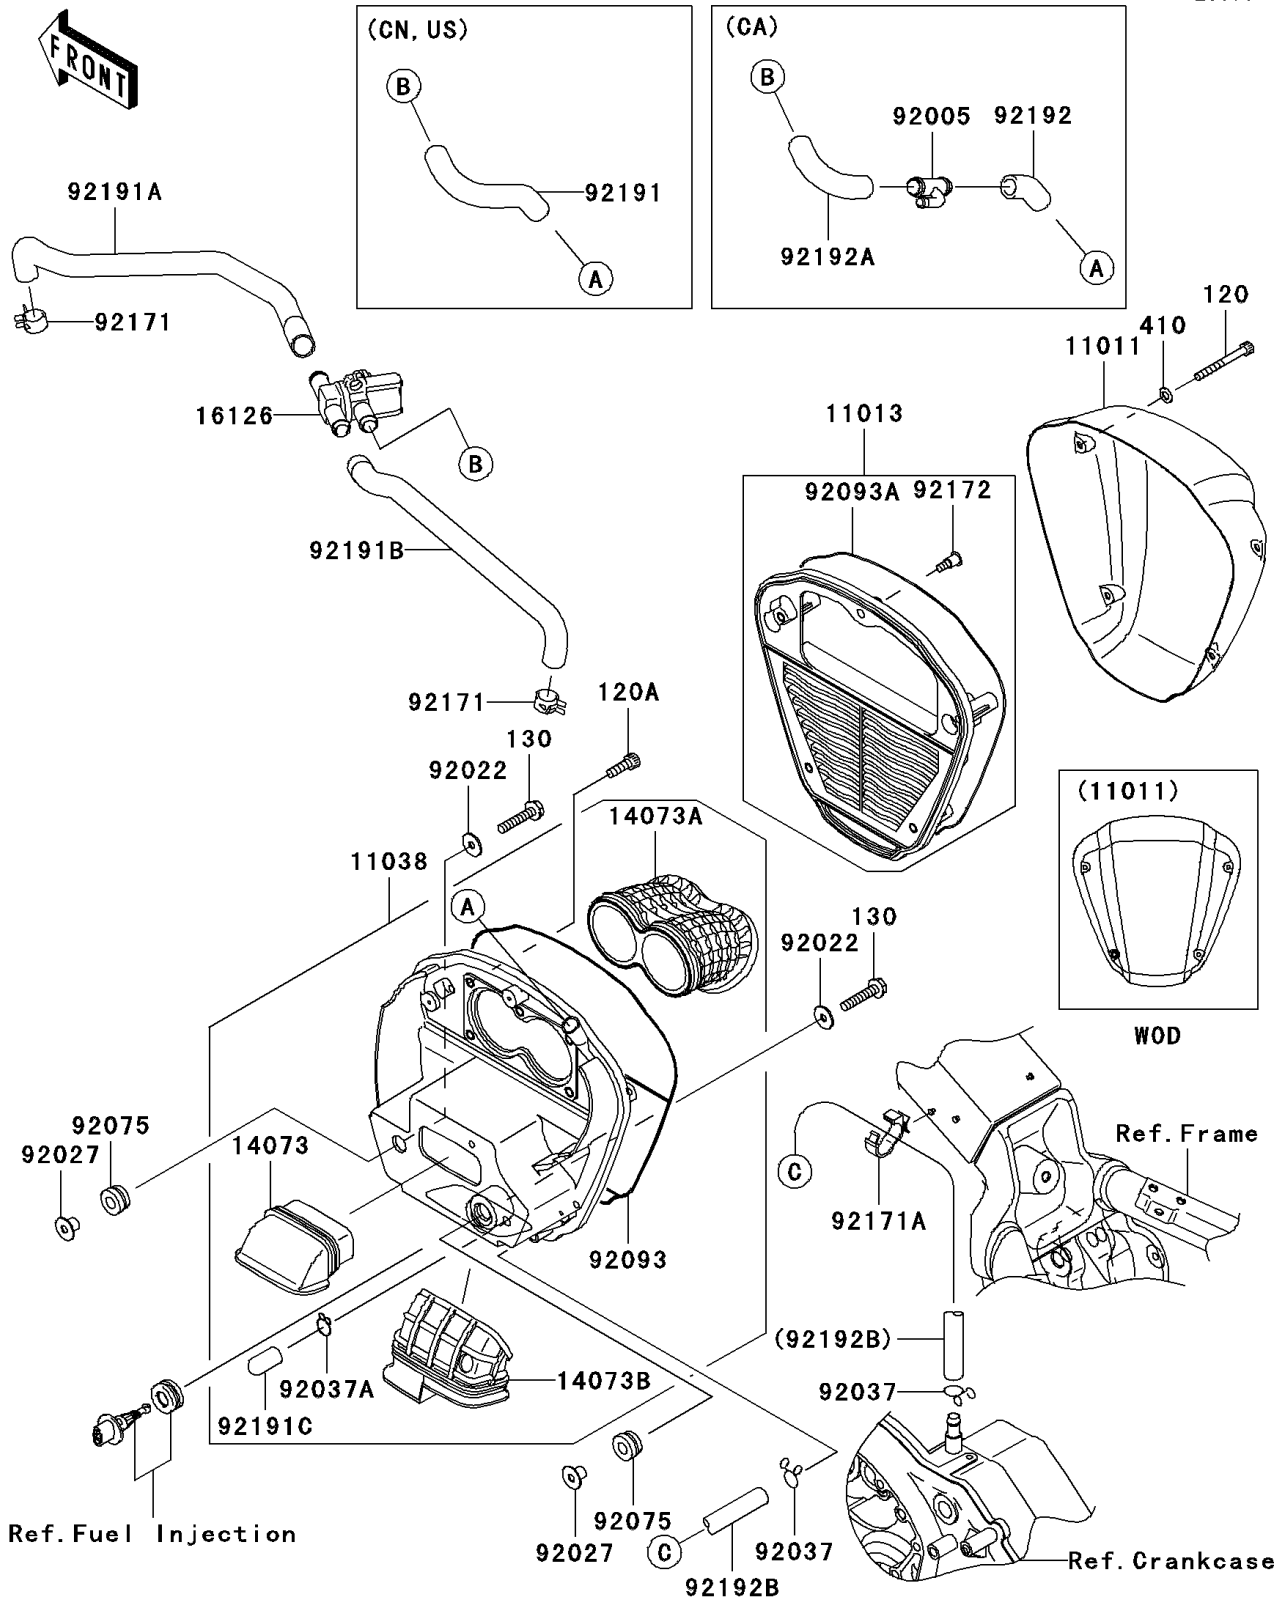

2004 Vulcan® 2000 PARTS DIAGRAM

Air Cleaner

E1130

2004 Vulcan® 2000 PARTS LIST

Air Cleaner

ITEM NAME	PART NUMBER	QUANTITY
BOLT-SOCKET,5X45 (Ref # 120)	120R0545	1
BOLT-SOCKET,6X18 (Ref # 120A)	120W0618	1
BOLT-FLANGED,6X30 (Ref # 130)	130H0630	1
W-PLAIN-S,5MM (Ref # 410)	410S0500	1
CASE-AIR FILTER,COVER (Ref # 11011)	11011-0003	1
ELEMENT-AIR FILTER (Ref # 11013)	11013-0002	1
CASE-ASSY-AIR FILTER (Ref # 11038)	11038-0003	1
DUCT,INTAKE (Ref # 14073)	14073-0007	1
DUCT,THROTTLE (Ref # 14073A)	14073-0008	1
DUCT,INTAKE (Ref # 14073B)	14073-0047	1
VALVE,AIR CUT (Ref # 16126)	16126-1437	1
WASHER,6.5X20X1.6 (Ref # 92022)	92022-1557	1
COLLAR,L=12 (Ref # 92027)	92027-1062	1
CLAMP (Ref # 92037)	92037-1468	1
CLAMP,14.5MM (Ref # 92037A)	92037-1900	1
DAMPER,RUBBER (Ref # 92075)	92075-1123	1
SEAL (Ref # 92093)	92093-0004	1
SEAL (Ref # 92093A)	92093-0005	1
CLAMP (Ref # 92171)	92171-0332	1
CLAMP,DIA=15 (Ref # 92171A)	92171-1424	1
SCREW,5X16.5 (Ref # 92172)	92172-0091	1
TUBE,ACV-FR HEAD (Ref # 92191A)	92191-0012	1
TUBE,ACV-RR HEAD (Ref # 92191B)	92191-0013	1
TUBE (Ref # 92191C)	92191-1704	1
TUBE,9X15X800 (Ref # 92192B)	92192-0135	1
FITTING (Ref # 92005)	92005-0006	1
TUBE,AIR CLEANER-ACV (Ref # 92191)	92191-0011	1
TUBE,AIR CLEANER-FITTING (Ref # 92192)	92192-0016	1
TUBE,FITTING-ACV (Ref # 92192A)	92192-0017	1