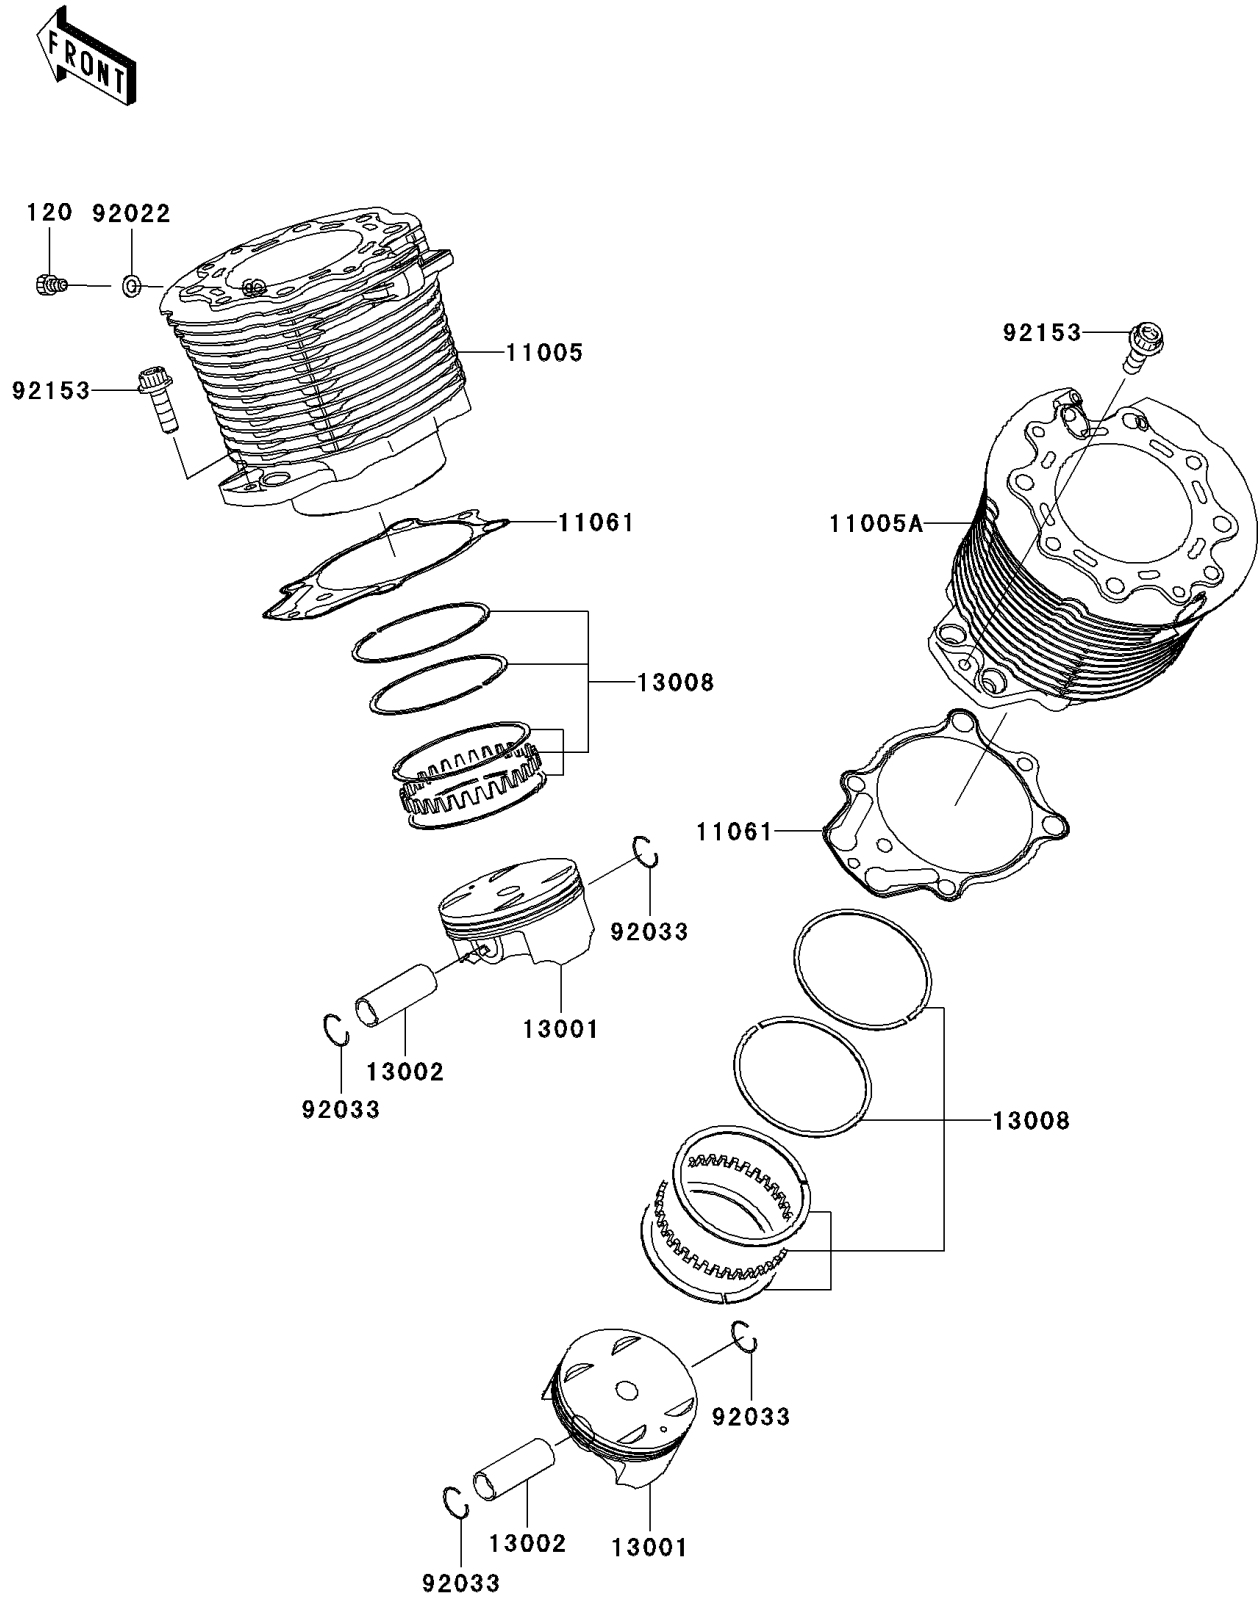

2004 Vulcan® 2000 PARTS DIAGRAM

Cylinder/Piston(s)

E1120

2004 Vulcan® 2000 PARTS LIST

Cylinder/Piston(s)

ITEM NAME	PART NUMBER	QUANTITY
BOLT-SOCKET,6X10 (Ref # 120)	120R0610	1
CYLINDER-ENGINE,FR (Ref # 11005)	11005-0040	1
CYLINDER-ENGINE,RR (Ref # 11005A)	11005-0041	1
GASKET,CYLINDER BASE (Ref # 11061)	11061-0010	1
PISTON-ENGINE (Ref # 13001)	13001-0003	1
PIN-PISTON (Ref # 13002)	13002-0001	1
RING-SET-PISTON (Ref # 13008)	13008-0001	1
WASHER,6.2X11X1 (Ref # 92022)	92022-304	1
RING-SNAP (Ref # 92033)	92033-3721	1
BOLT,8X25 (Ref # 92153)	92153-0313	1