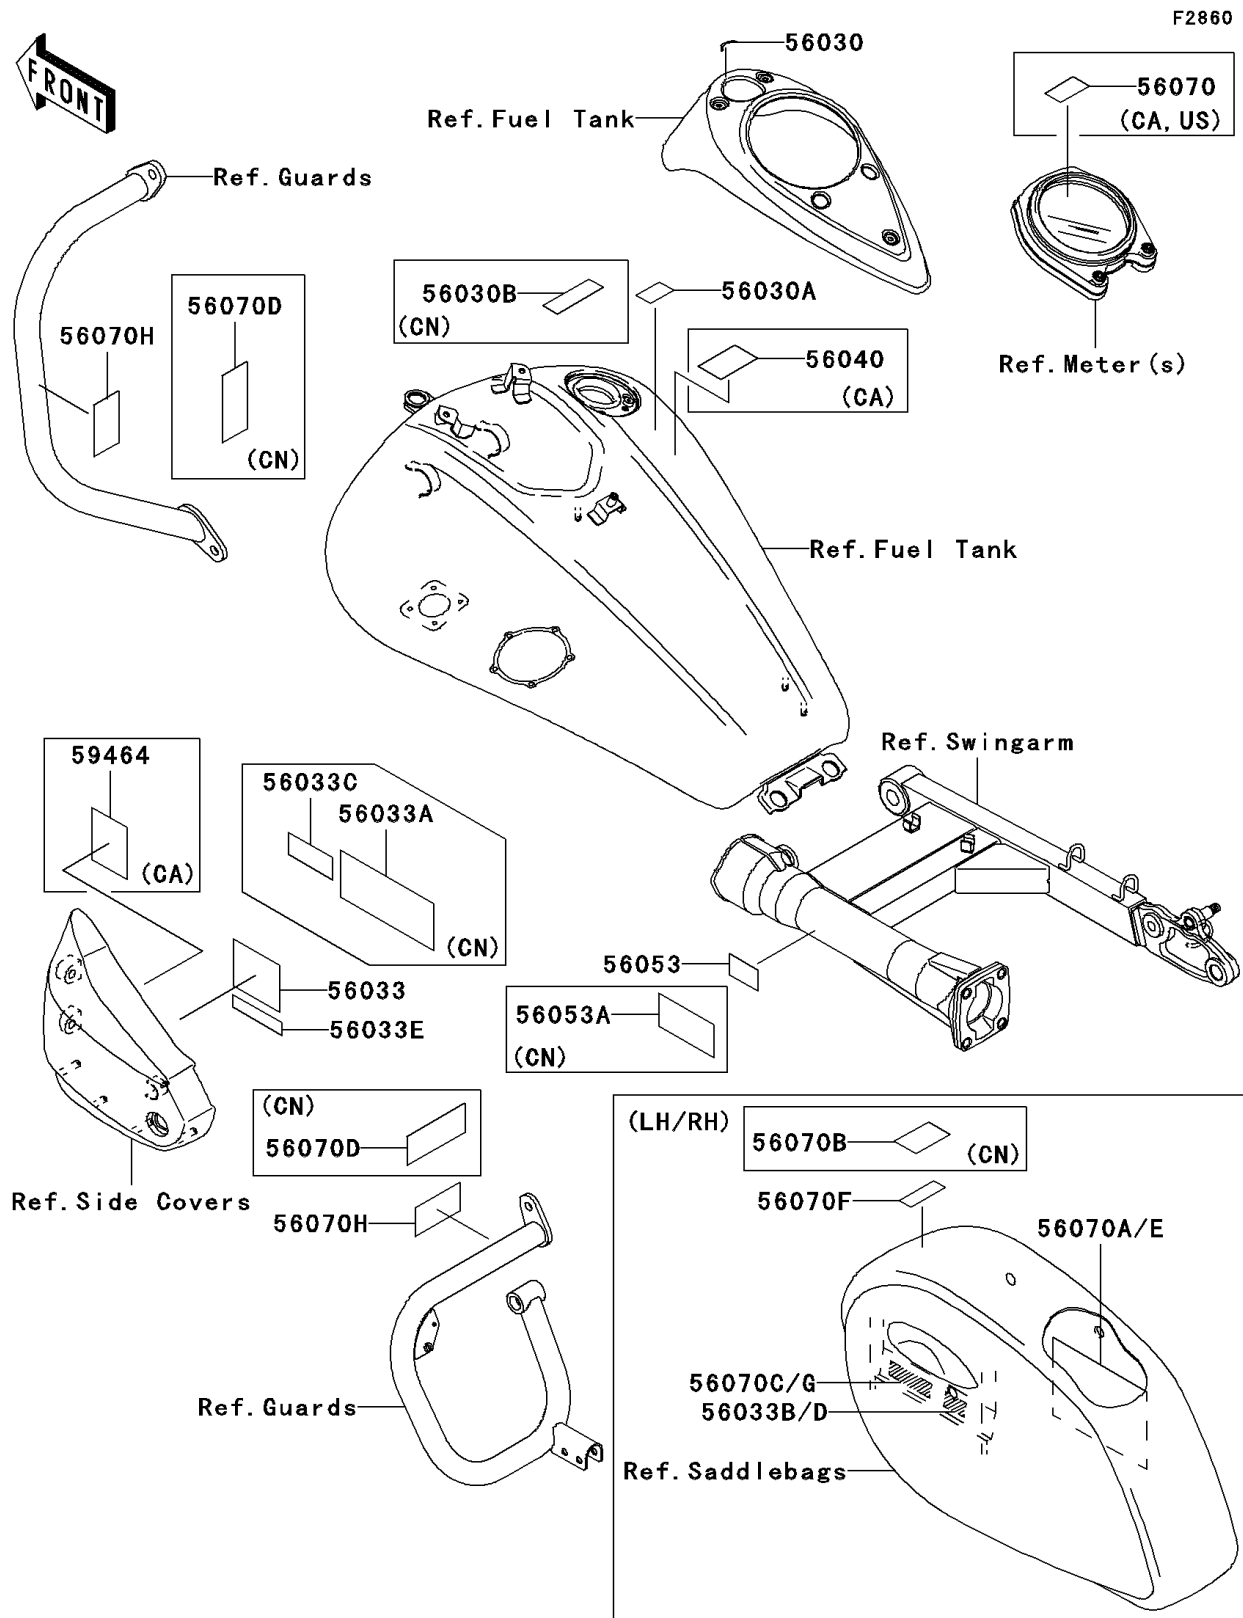

2006 Vulcan® 1600 Nomad™ PARTS DIAGRAM

Labels

2006 Vulcan® 1600 Nomad™ PARTS LIST

Labels

ITEM NAME	PART NUMBER	QUANTITY
LABEL,IGNITION (Ref # 56030)	56030-0013	1
LABEL,GASOLINE (Ref # 56030A)	56030-1177	1
LABEL,GASOLINE (Ref # 56030B)	56030-1178	1
LABEL-MANUAL,DAILY SAFETY (Ref # 56033)	56033-0068	1
LABEL-MANUAL,DAILY SAFETY (Ref # 56033A)	56033-0069	1
LABEL-MANUAL,SIDE BAG (Ref # 56033B)	56033-1132	1
LABEL-MANUAL,OIL&OIL FILTER (Ref # 56033C)	56033-1262	1
LABEL-MANUAL,SIDE BAG (Ref # 56033D)	56033-1330	1
LABEL-MANUAL,OIL&OIL FILTER (Ref # 56033E)	56033-1331	1
LABEL-WARNING,EVAPO (Ref # 56040)	56040-1121	1
LABEL-SPECIFICATION,TIRE&LOAD (Ref # 56053)	56053-0089	1
LABEL-SPECIFICATION,TIRE&LOAD (Ref # 56053A)	56053-0090	1
LABEL-WARNING,BREAK IN COUTION (Ref # 56070)	56070-0008	1
LABEL-WARNING,SIDE BAG (Ref # 56070A)	56070-1150	1
LABEL-WARNING,SIDE BAG (Ref # 56070B)	56070-1154	1
LABEL-WARNING,SIDE BAG (Ref # 56070C)	56070-1155	1
LABEL-WARNING,SIDE BAG GUARD (Ref # 56070D)	56070-1180	1
LABEL-WARNING,SIDE BAG (Ref # 56070E)	56070-1282	1
LABEL-WARNING,SIDE BAG (Ref # 56070F)	56070-1283	1
LABEL-WARNING,SIDE BAG (Ref # 56070G)	56070-1284	1
LABEL-WARNING,SIDE BAG GUARD (Ref # 56070H)	56070-1285	1
LABEL-CERTIFICATION,EVAPO ROUT (Ref # 59464)	59464-0043	1