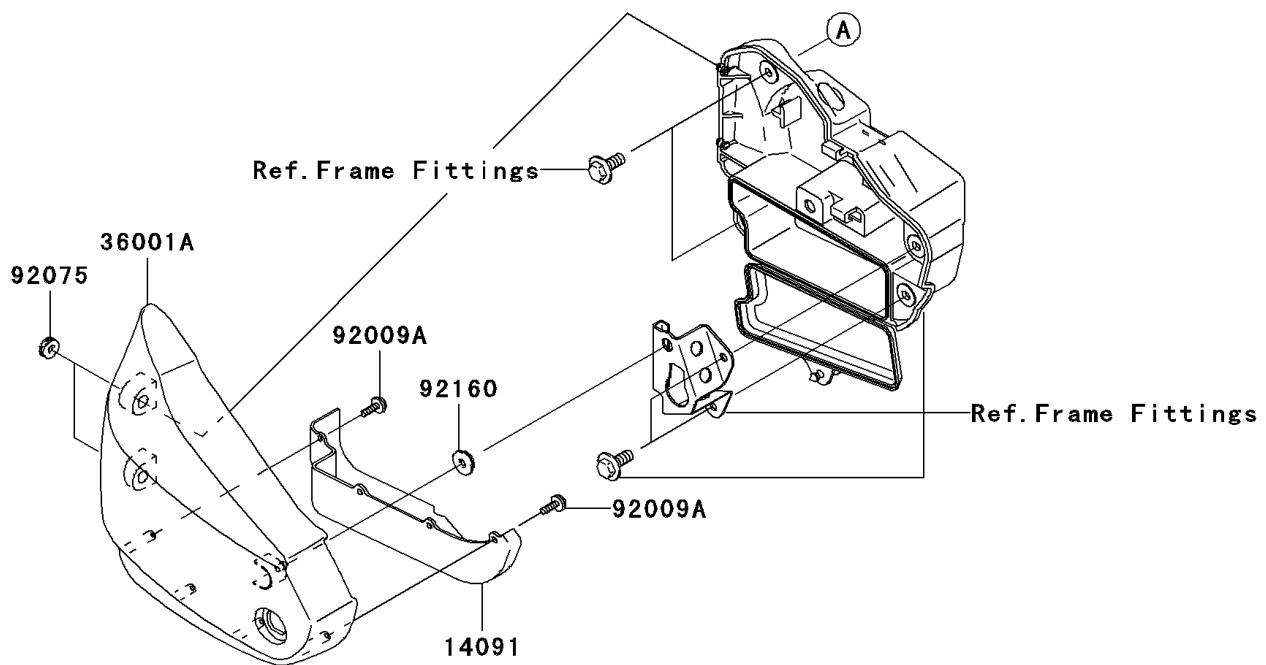

2006 Vulcan® 1600 Nomad™ PARTS DIAGRAM

Side Covers

F2611

2006 Vulcan® 1600 Nomad™ PARTS LIST

Side Covers

ITEM NAME	PART NUMBER	QUANTITY
COVER,SIDE COVER,LH (Ref # 14091)	14091-1343	1
COVER,SIDE COVER,RH (Ref # 14091A)	14091-1344	1
COVER-SIDE,RH,EBONY (Ref # 36001)	36001-0057-H8	1
COVER-SIDE,LH,EBONY (Ref # 36001A)	36001-1684-H8	1
SCREW,6X14 (Ref # 92009)	92009-1662	1
SCREW,TAPPING,4X14 (Ref # 92009A)	92009-1792	1
GROMMET (Ref # 92071)	92071-1131	1
DAMPER (Ref # 92075)	92075-1629	1
DAMPER (Ref # 92160)	92160-1944	1