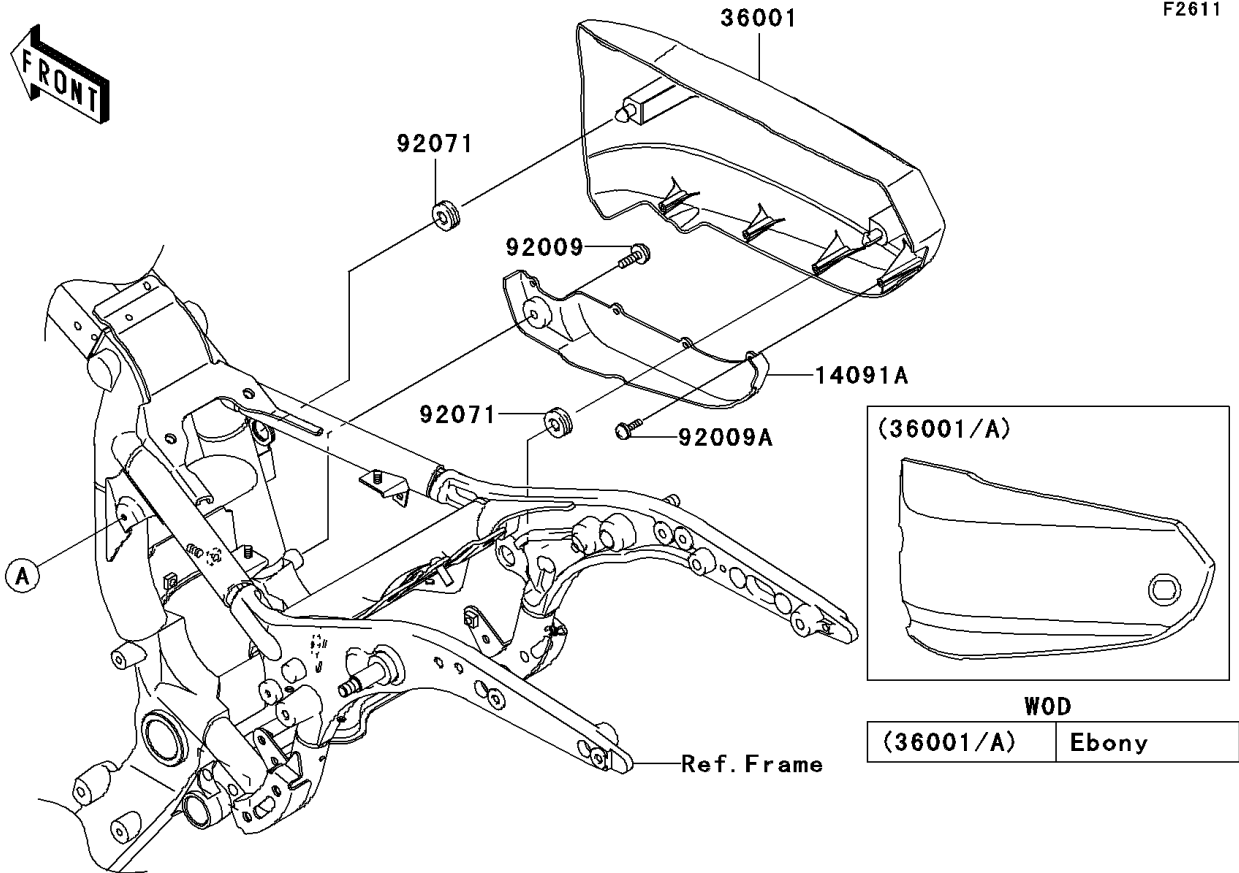

2006 Vulcan® 1600 Nomad™ PARTS DIAGRAM

Side Covers

F2611

2006 Vulcan® 1600 Nomad™ PARTS LIST

Side Covers

ITEM NAME	PART NUMBER	QUANTITY
COVER,SIDE COVER,LH (Ref # 14091)	14091-1343	1
COVER,SIDE COVER,RH (Ref # 14091A)	14091-1344	1
COVER-SIDE,RH,EBONY (Ref # 36001)	36001-0057-H8	1
COVER-SIDE,LH,EBONY (Ref # 36001A)	36001-1684-H8	1
SCREW,6X14 (Ref # 92009)	92009-1662	1
SCREW,TAPPING,4X14 (Ref # 92009A)	92009-1792	1
GROMMET (Ref # 92071)	92071-1131	1
DAMPER (Ref # 92075)	92075-1629	1
DAMPER (Ref # 92160)	92160-1944	1