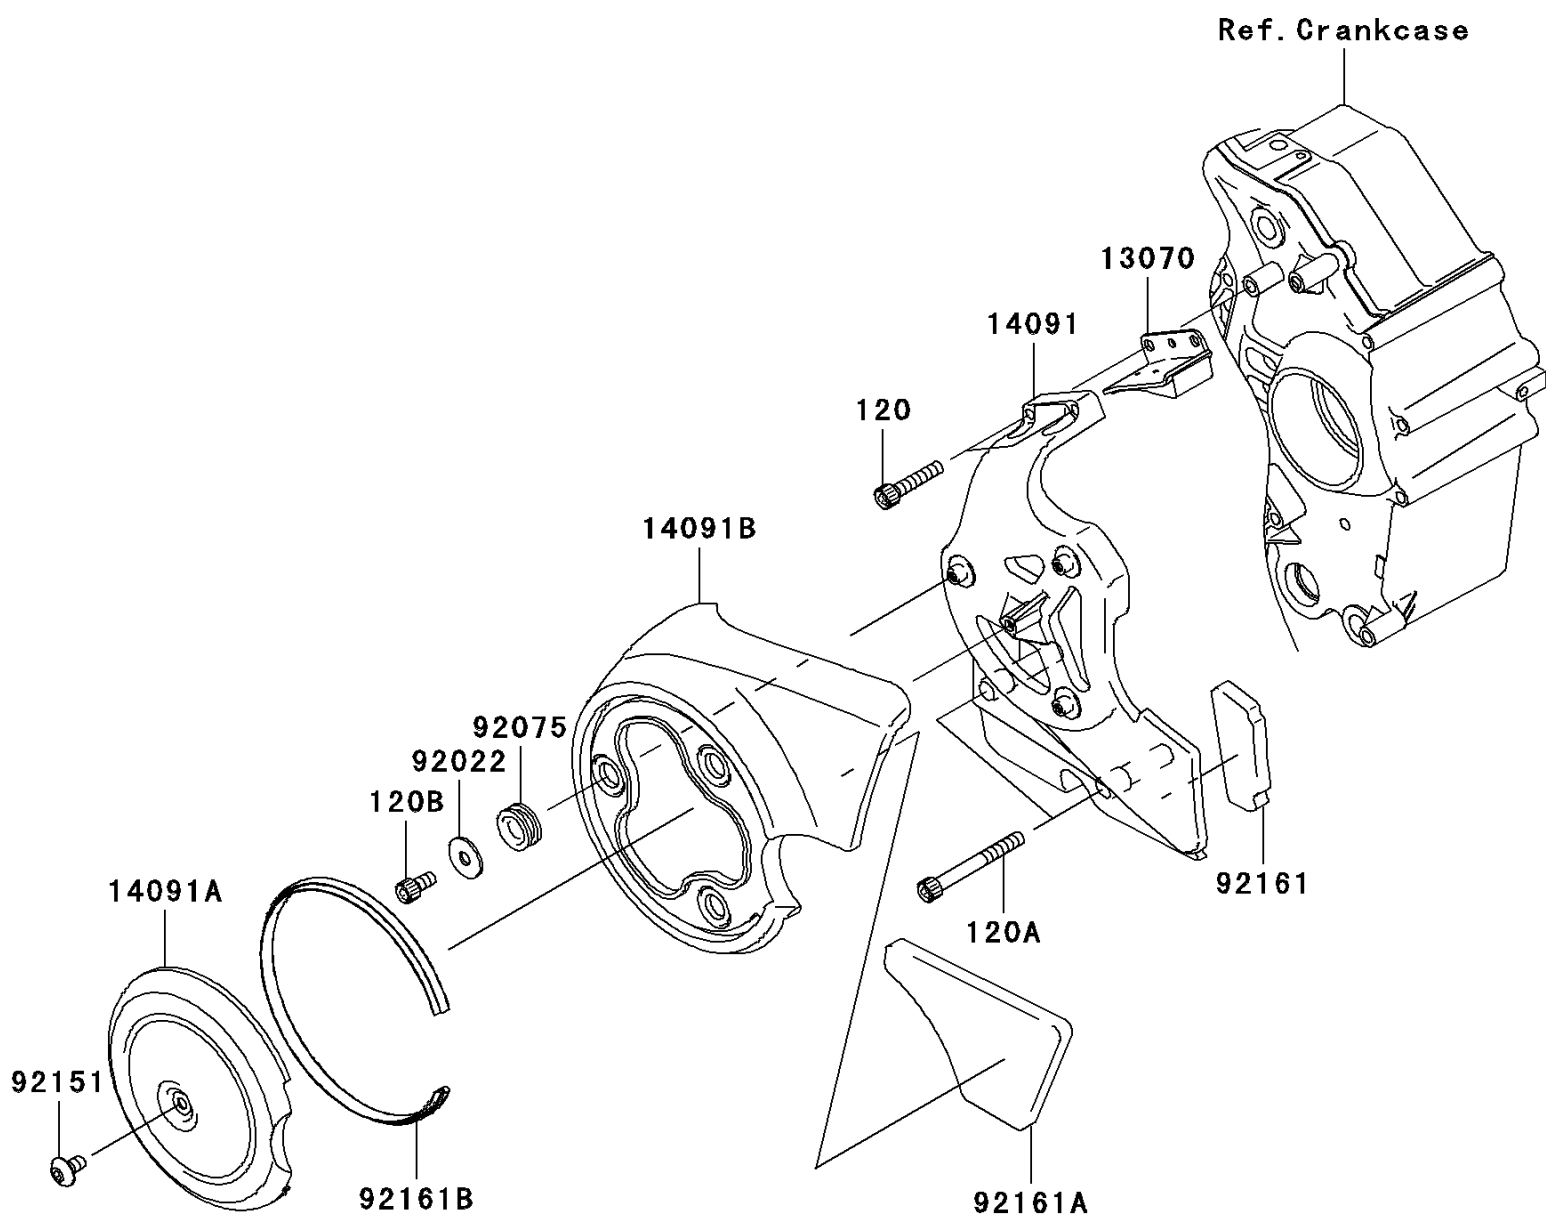

## 2008 Vulcan® 2000 PARTS DIAGRAM

Chain Cover

E1433

## 2008 Vulcan® 2000 PARTS LIST

Chain Cover

ITEM NAME	PART NUMBER	QUANTITY
BOLT-SOCKET,6X30 (Ref # 120)	120CB0630	1
BOLT-SOCKET,6X55 (Ref # 120A)	120CB0655	1
BOLT-SOCKET,6X12 (Ref # 120B)	120R0612	1
GUIDE,BELT (Ref # 13070)	13070-0039	1
COVER,PULLEY,INSIDE (Ref # 14091)	14091-0040	1
COVER,PULLEY,OUTSIDE (Ref # 14091A)	14091-0042	1
COVER,PULLEY MIDDLE (Ref # 14091B)	14091-0247	1
WASHER,6.5X20X1.5 (Ref # 92022)	92022-3710	1
DAMPER (Ref # 92075)	92075-1634	1
BOLT,SOCKET,6X12 (Ref # 92151)	92151-1940	1
DAMPER (Ref # 92161)	92161-0098	1
DAMPER (Ref # 92161A)	92161-0099	1
DAMPER (Ref # 92161B)	92161-0136	1